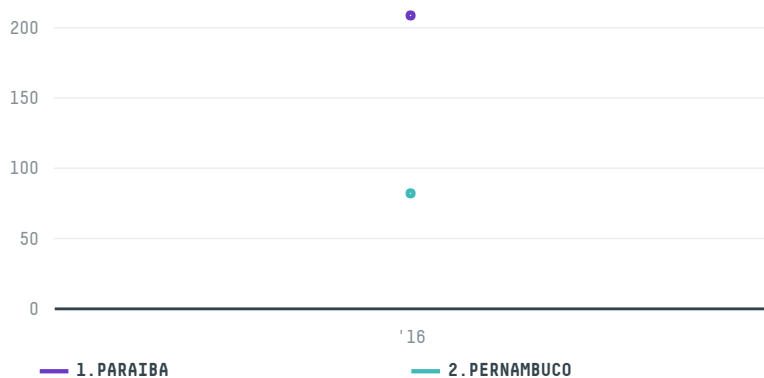

trase

TGL URUGUAY S/A

ACTIVITY: **Importer**
COMMODITY: **Corn**
COUNTRY: **Brazil**
YEAR: **2016**

TGL URUGUAY S/A was the 65th largest importer of corn from BRAZIL in 2016, accounting for 290 tons. As an importer, TGL URUGUAY S/A sources from 10 municipalities, or 0% of the corn production municipalities. The main destination of the corn imported by TGL URUGUAY S/A is URUGUAY, accounting for 100% of the total.

TOP DESTINATION COUNTRIES OF CORN IMPORTED BY TGL URUGUAY S/A:

Trase is a partnership between

In collaboration with

and many other organizations and individuals.

Donors

[Terms of Use](#) · [Privacy policy](#) · [Cookie policy](#) · [Contact us](#)