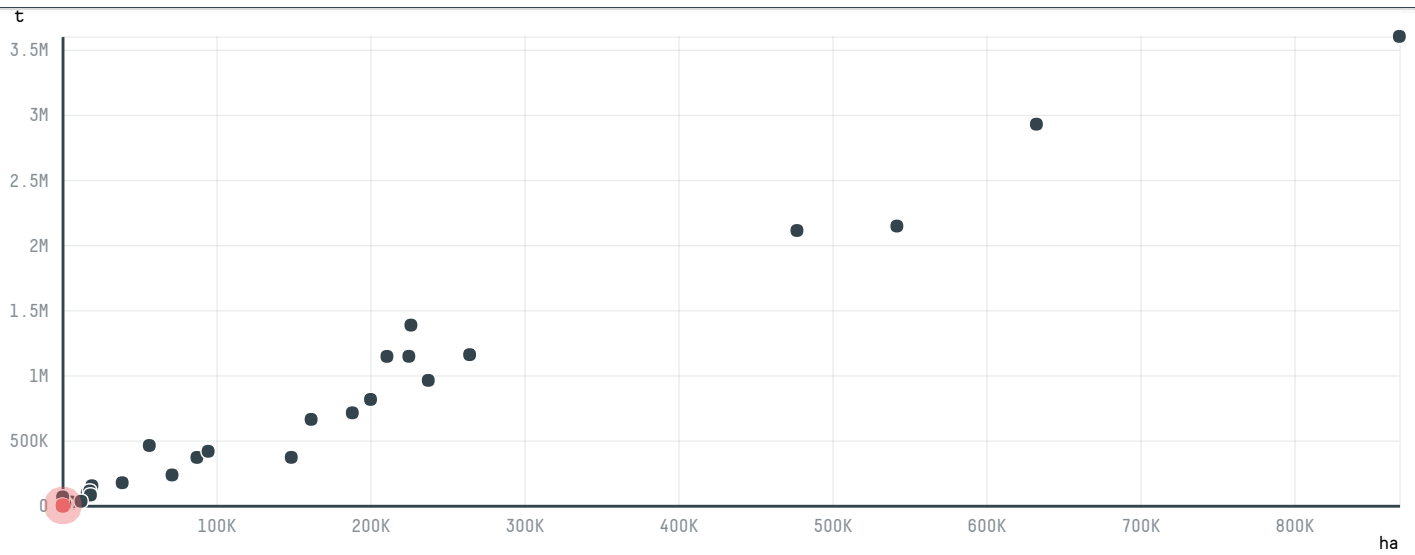

trase

TGL URUGUAY S/A

ACTIVITY: **Importer**
COMMODITY: **Corn**
COUNTRY: **Brazil**
YEAR: **2016**

TGL URUGUAY S/A was the 65th largest importer of corn from BRAZIL in 2016, accounting for 290 tons. As an importer, TGL URUGUAY S/A sources from 10 municipalities, or 0% of the corn production municipalities. The main destination of the corn imported by TGL URUGUAY S/A is URUGUAY, accounting for 100% of the total.

TOP DESTINATION COUNTRIES OF CORN IMPORTED BY TGL URUGUAY S/A:

Trase is a partnership between

In collaboration with

and many other organizations and individuals.

Donors

[Terms of Use](#) · [Privacy policy](#) · [Cookie policy](#) · [Contact us](#)