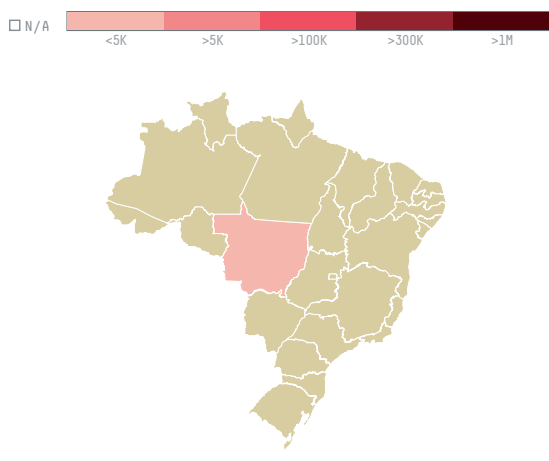

COMPARING COMPANIES IMPORTING CORN FROM BRAZIL IN 2016

Trase is a partnership between

In collaboration with

and many other organizations and individuals.

Donors

[Terms of Use](#) · [Privacy policy](#) · [Cookie policy](#) · [Contact us](#)

This website uses cookies to provide you with an improved user experience. By continuing to browse this site, you consent to the use of cookies and similar technologies. Please visit our [privacy policy](#) for further details.

I AGREE