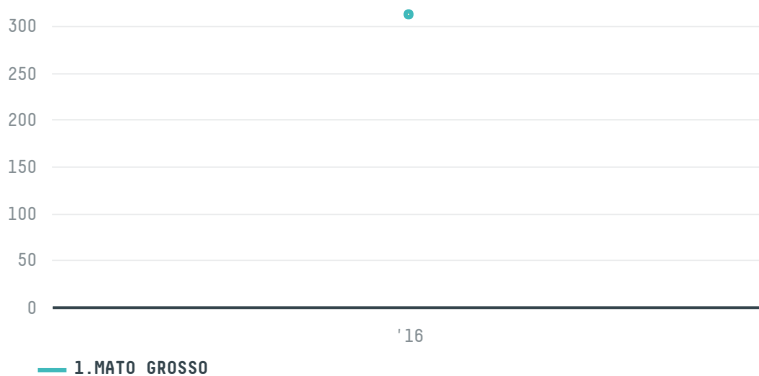

TOP DESTINATION COUNTRIES OF CORN IMPORTED BY LLC ROSTOVAGROIMPEX: