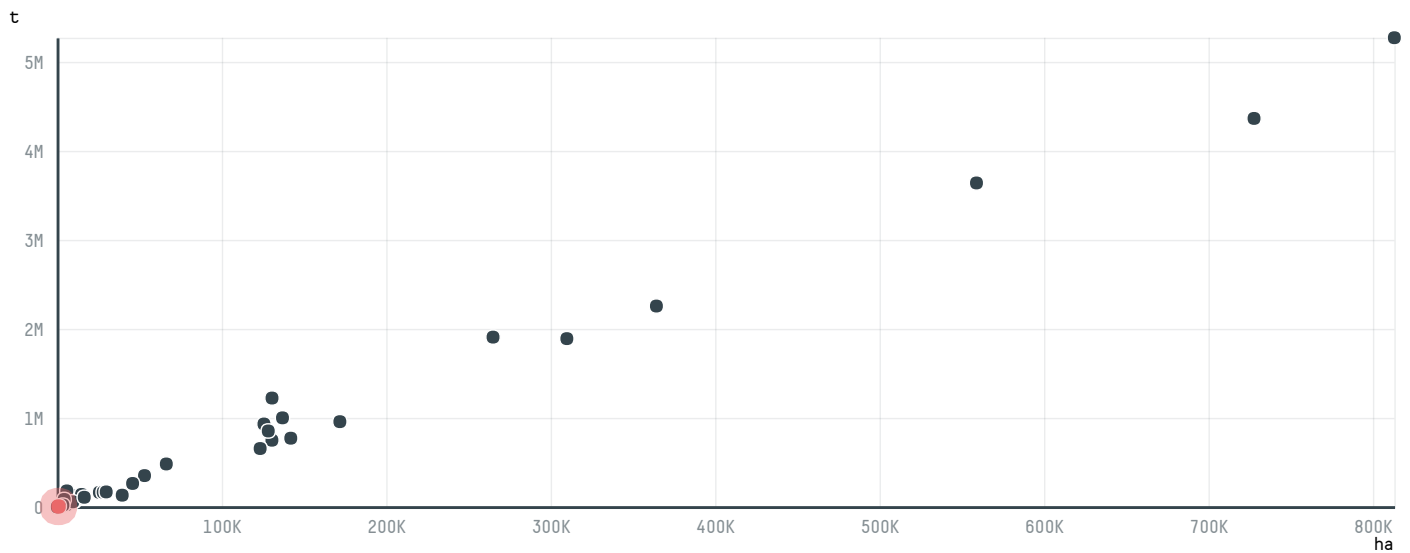

## PPC COMERCIO Y REPRESENTACIONES SRL

ACTIVITY	COMMODITY	COUNTRY	YEAR
<b>Importer</b>	<b>Corn</b>	<b>Brazil</b>	<b>2017</b>

PPC COMERCIO Y REPRESENTACIONES SRL was the 40th largest importer of corn from BRAZIL in 2017, accounting for 4 thousand tons. This is a 3710% increase vs the previous year. As an importer, PPC COMERCIO Y REPRESENTACIONES SRL sources from 2 municipalities, or 0% of the corn production municipalities. The main destination of the corn imported by PPC COMERCIO Y REPRESENTACIONES SRL is PERU, accounting for 100% of the total.

### TOP DESTINATION COUNTRIES OF CORN IMPORTED BY PPC COMERCIO Y REPRESENTACIONES SRL:

□ N/A  <5K  >5K  >100K  >300K  >1M

COMPARING COMPANIES IMPORTING CORN FROM BRAZIL IN 2017

Trase is a partnership between