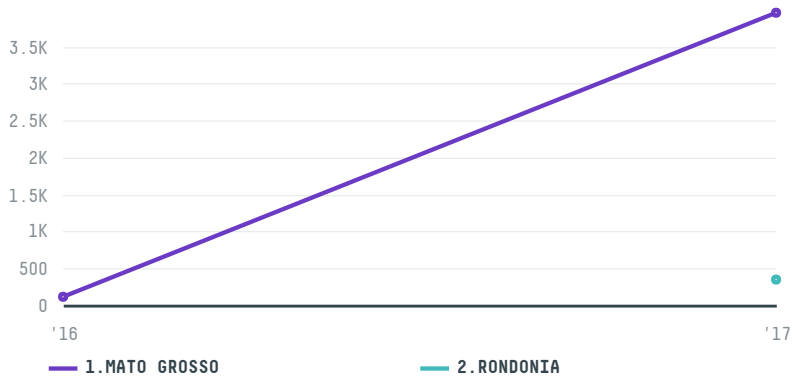

COMPARING COMPANIES IMPORTING CORN FROM BRAZIL IN 2017

Trase is a partnership between

In collaboration with

and many other organizations and individuals.

Donors

[Terms of Use](#) · [Privacy policy](#) · [Cookie policy](#) · [Contact us](#)

This website uses cookies to provide you with an improved user experience. By continuing to browse this site, you consent to the use of cookies and similar technologies. Please visit our [privacy policy](#) for further details.

I AGREE