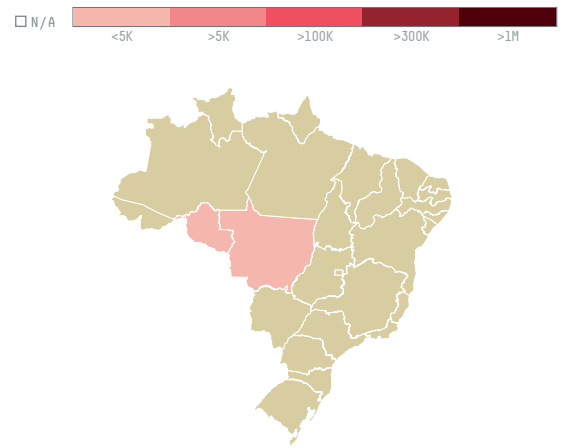

## PPC COMERCIO Y REPRESENTACIONES SRL

ACTIVITY	COMMODITY	COUNTRY	YEAR
<b>Importer</b>	<b>Corn</b>	<b>Brazil</b>	<b>2017</b>

PPC COMERCIO Y REPRESENTACIONES SRL was the 40th largest importer of corn from BRAZIL in 2017, accounting for 4 thousand tons. This is a 3710% increase vs the previous year. As an importer, PPC COMERCIO Y REPRESENTACIONES SRL sources from 2 municipalities, or 0% of the corn production municipalities. The main destination of the corn imported by PPC COMERCIO Y REPRESENTACIONES SRL is PERU, accounting for 100% of the total.

### TOP DESTINATION COUNTRIES OF CORN IMPORTED BY PPC COMERCIO Y REPRESENTACIONES SRL:

□ N/A  <5K  >5K  >100K  >300K  >1M

COMPARING COMPANIES IMPORTING CORN FROM BRAZIL IN 2017

Trase is a partnership between