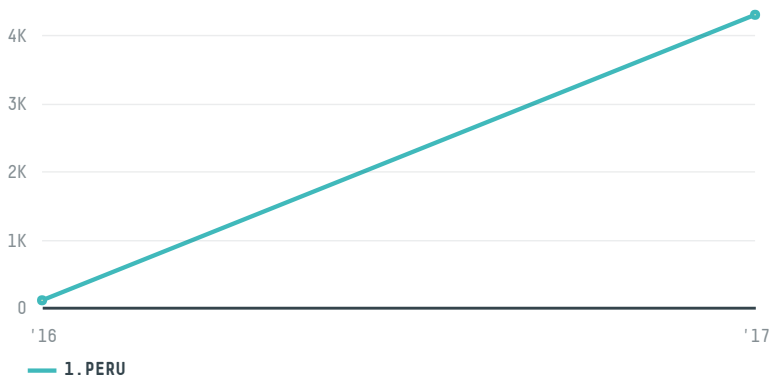

TOP DESTINATION COUNTRIES OF CORN IMPORTED BY PPC COMERCIO Y REPRESENTACIONES SRL:

□ N/A <5K >5K >100K >300K >1M