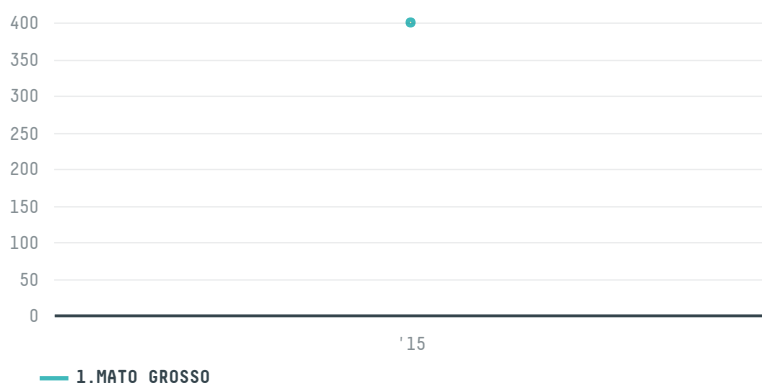

TOP DESTINATION COUNTRIES OF CORN IMPORTED BY CHS EUROPE ARL: