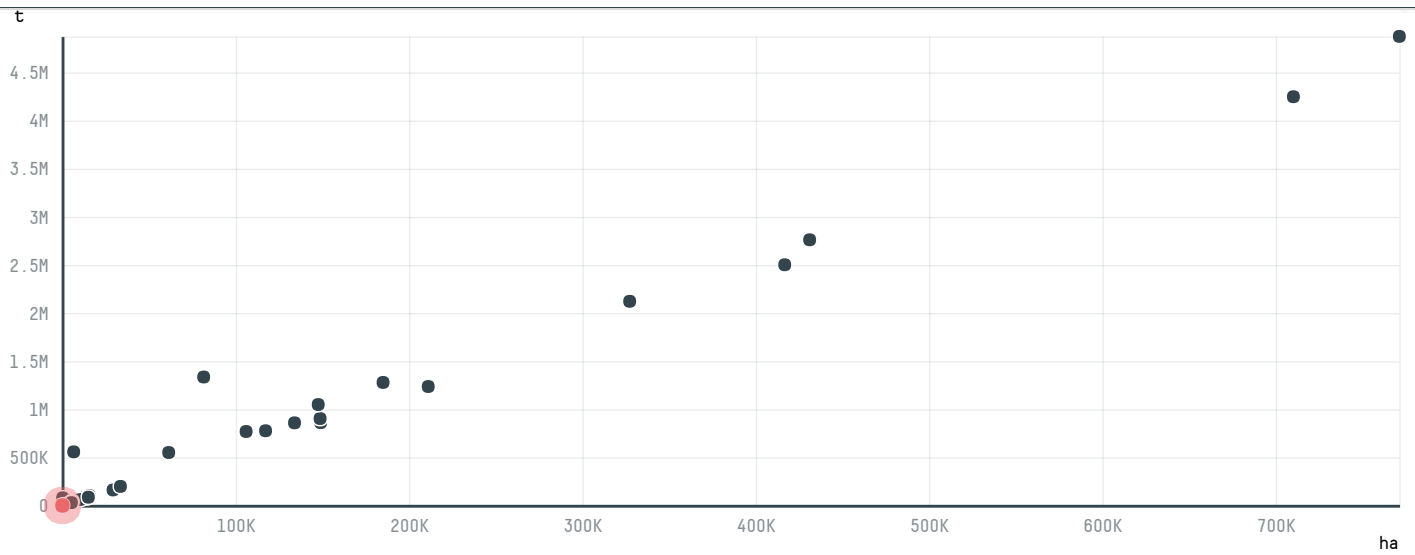

trase

CHS EUROPE ARL

ACTIVITY: **Importer**
COMMODITY: **Corn**
COUNTRY: **Brazil**
YEAR: **2015**

CHS EUROPE ARL was the 103rd largest importer of corn from BRAZIL in 2015, accounting for 400 tons. As an importer, CHS EUROPE ARL sources from 2 municipalities, or 0% of the corn production municipalities. The main destination of the corn imported by CHS EUROPE ARL is SOUTH KOREA, accounting for 100% of the total.

TOP DESTINATION COUNTRIES OF CORN IMPORTED BY CHS EUROPE ARL:

Trase is a partnership between

In collaboration with

and many other organizations and individuals.

Donors

[Terms of Use](#) · [Privacy policy](#) · [Cookie policy](#) · [Contact us](#)