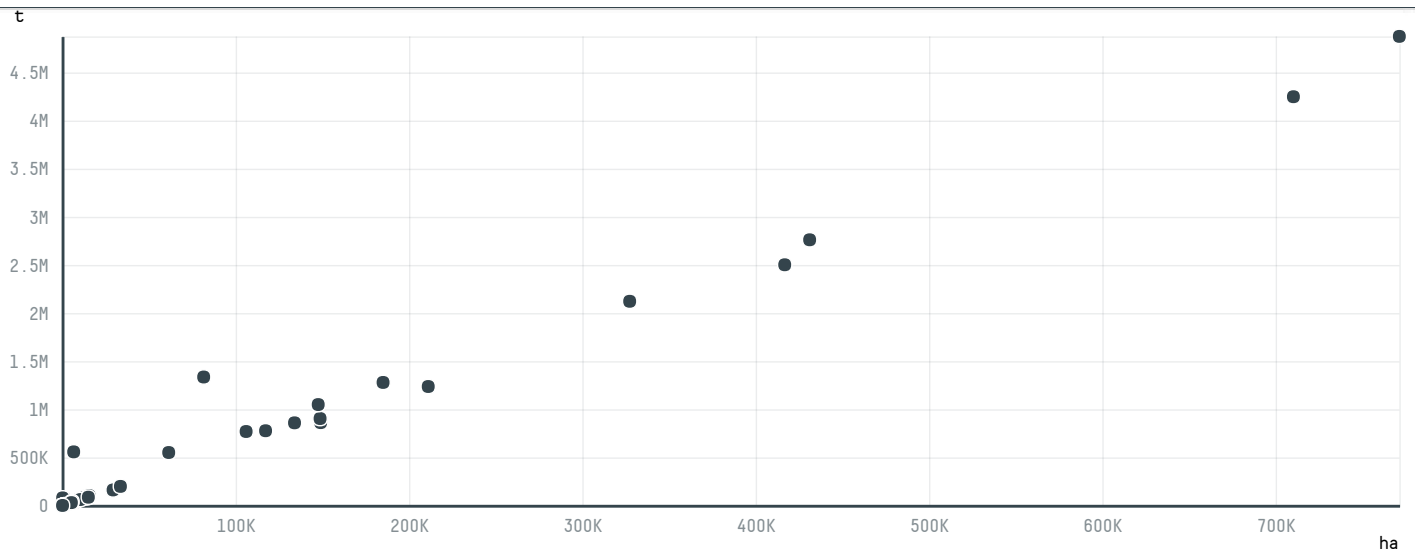

trase

AMELIA VILLAZON DE CALLE

ACTIVITY COMMODITY COUNTRY YEAR
Importer **Corn** **Brazil** **2015**

AMELIA VILLAZON DE CALLE was the 171st largest importer of corn from BRAZIL in 2015, accounting for 15 tons. As an importer, AMELIA VILLAZON DE CALLE sources from 1 municipalities, or 0% of the corn production municipalities. The main destination of the corn imported by AMELIA VILLAZON DE CALLE is BOLIVIA, accounting for 100% of the total.

TOP DESTINATION COUNTRIES OF CORN IMPORTED BY AMELIA VILLAZON DE CALLE:

COMPARING COMPANIES IMPORTING CORN FROM BRAZIL IN 2015

Trase is a partnership between

In collaboration with

and many other organizations and individuals.