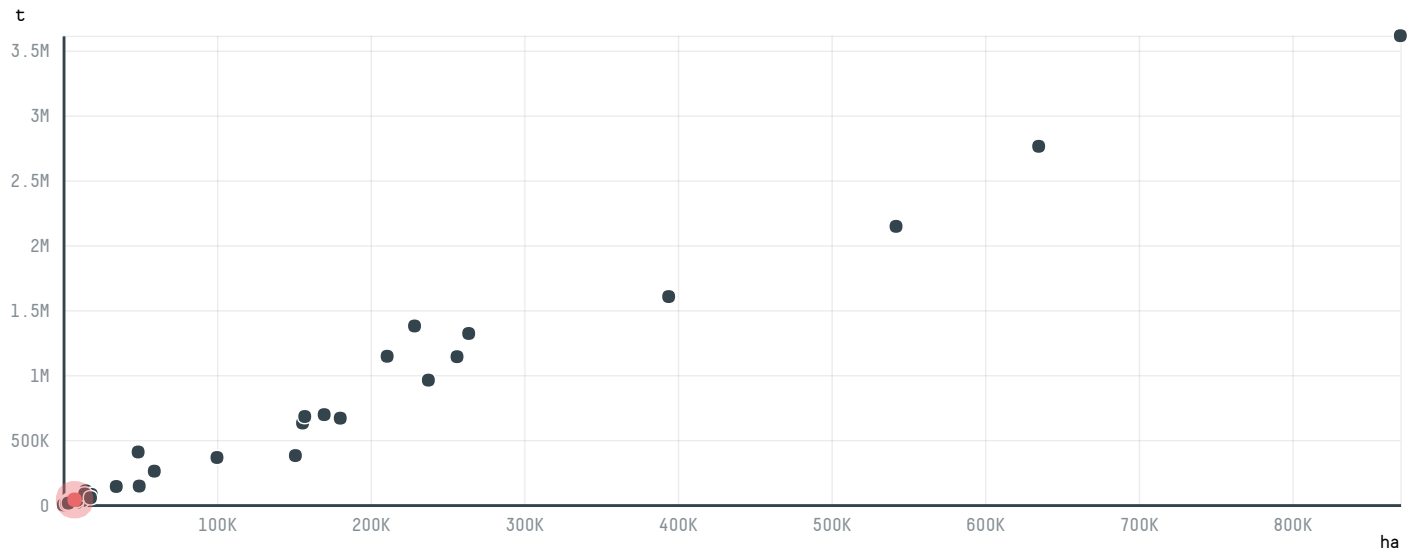

trase

CERVEJARIA PETROPOLIS

ACTIVITY: **Exporter**
COMMODITY: **Corn**
COUNTRY: **Brazil**
YEAR: **2016**

CERVEJARIA PETROPOLIS was the 30th largest exporter of corn from BRAZIL in 2016, accounting for 39 thousand tons. This is a 23% increase vs the previous year. As an exporter, CERVEJARIA PETROPOLIS sources from 3 municipalities, or 0% of the corn production municipalities. The main destination of the corn exported by CERVEJARIA PETROPOLIS is BANGLADESH, accounting for 43% of the total.

TOP DESTINATION COUNTRIES OF CORN EXPORTED BY CERVEJARIA PETROPOLIS:

COMPARING COMPANIES EXPORTING CORN FROM BRAZIL IN 2016

Trase is a partnership between

In collaboration with

and many other organizations and individuals.