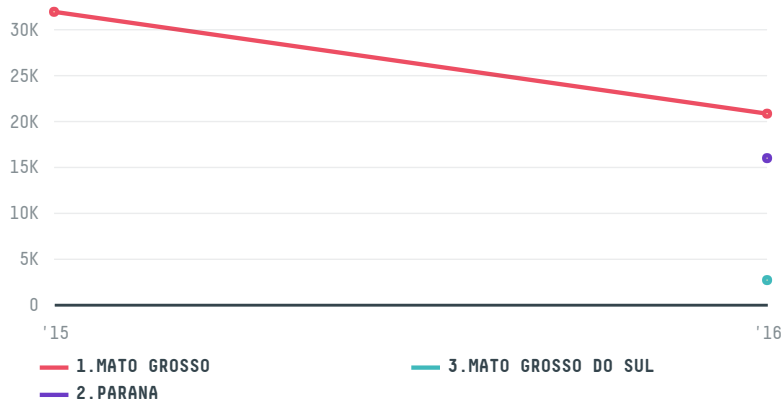

TOP DESTINATION COUNTRIES OF CORN EXPORTED BY CERVEJARIA PETROPOLIS: