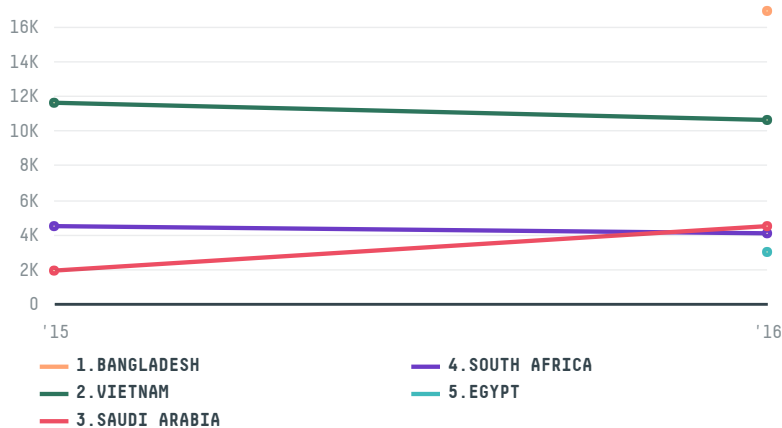

trase

CERVEJARIA PETROPOLIS

ACTIVITY: **Exporter**
COMMODITY: **Corn**
COUNTRY: **Brazil**
YEAR: **2016**

CERVEJARIA PETROPOLIS was the 30th largest exporter of corn from BRAZIL in 2016, accounting for 39 thousand tons. This is a 23% increase vs the previous year. As an exporter, CERVEJARIA PETROPOLIS sources from 3 municipalities, or 0% of the corn production municipalities. The main destination of the corn exported by CERVEJARIA PETROPOLIS is BANGLADESH, accounting for 43% of the total.

TOP DESTINATION COUNTRIES OF CORN EXPORTED BY CERVEJARIA PETROPOLIS:

COMPARING COMPANIES EXPORTING CORN FROM BRAZIL IN 2016

Trase is a partnership between

In collaboration with

and many other organizations and individuals.