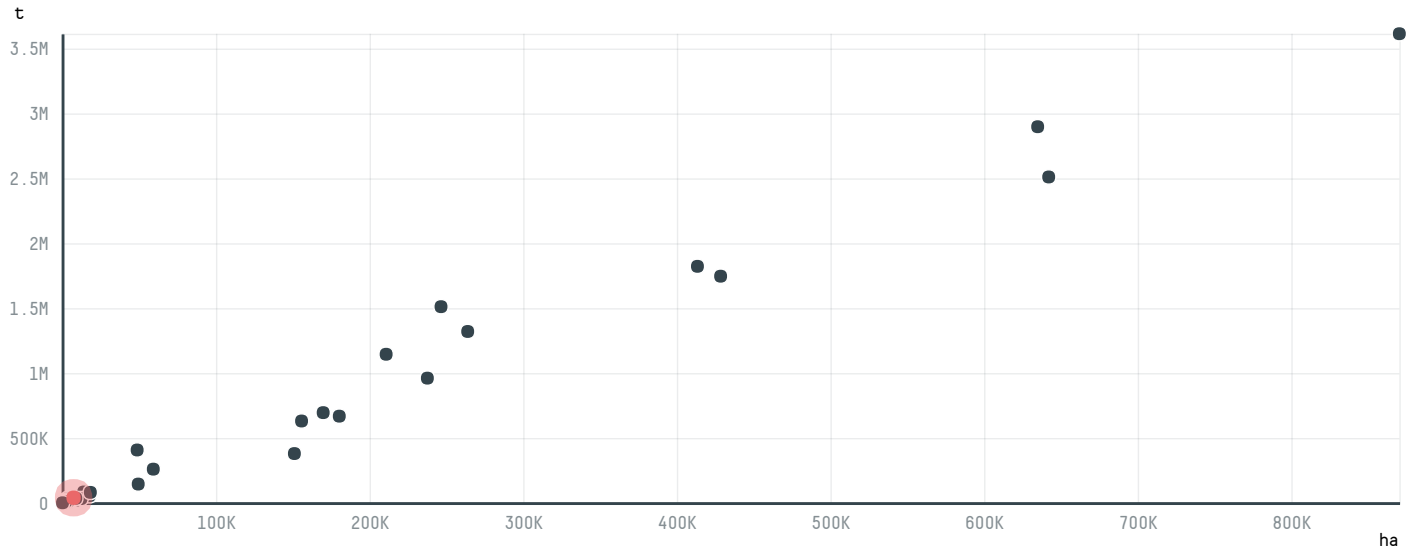

trase

CERVEJARIA PETROPOLIS

ACTIVITY: **Exporter group**
COMMODITY: **Corn**
COUNTRY: **Brazil**
YEAR: **2016**

CERVEJARIA PETROPOLIS was the 25th largest exporter of corn from BRAZIL in 2016, accounting for 39 thousand tons. This is a 23% increase vs the previous year. As an exporter, CERVEJARIA PETROPOLIS sources from 3 municipalities, or 0% of the corn production municipalities. The main destination of the corn exported by CERVEJARIA PETROPOLIS is BANGLADESH, accounting for 43% of the total.

TOP DESTINATION COUNTRIES OF CORN EXPORTED BY CERVEJARIA PETROPOLIS:

COMPARING COMPANIES EXPORTING CORN FROM BRAZIL IN 2016

Trase is a partnership between

In collaboration with

and many other organizations and individuals.