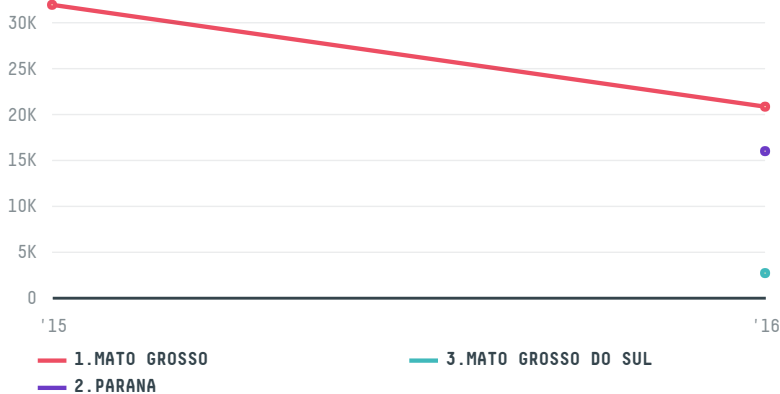

TOP DESTINATION COUNTRIES OF CORN EXPORTED BY CERVEJARIA PETROPOLIS: