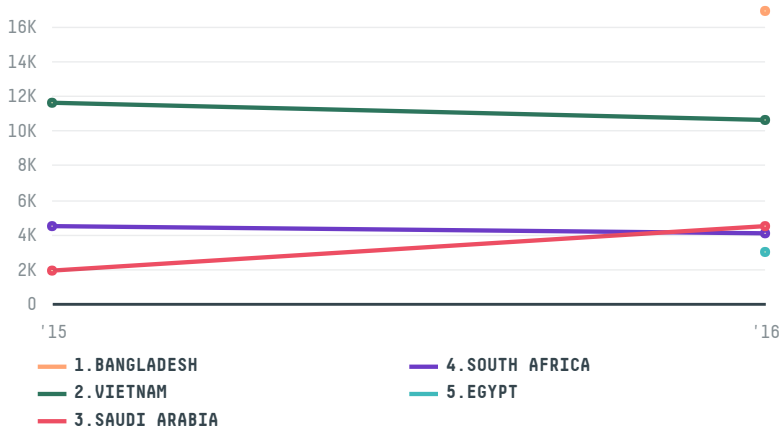

trase

CERVEJARIA PETROPOLIS

ACTIVITY: **Exporter group**
COMMODITY: **Corn**
COUNTRY: **Brazil**
YEAR: **2016**

CERVEJARIA PETROPOLIS was the 25th largest exporter of corn from BRAZIL in 2016, accounting for 39 thousand tons. This is a 23% increase vs the previous year. As an exporter, CERVEJARIA PETROPOLIS sources from 3 municipalities, or 0% of the corn production municipalities. The main destination of the corn exported by CERVEJARIA PETROPOLIS is BANGLADESH, accounting for 43% of the total.

TOP DESTINATION COUNTRIES OF CORN EXPORTED BY CERVEJARIA PETROPOLIS:

COMPARING COMPANIES EXPORTING CORN FROM BRAZIL IN 2016

Trase is a partnership between

In collaboration with

and many other organizations and individuals.