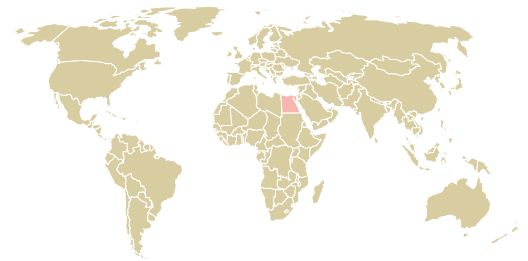

trase

USINA PETRIBU SA

ACTIVITY: **Exporter group**
COMMODITY: **Corn**
COUNTRY: **Brazil**
YEAR: **2017**

USINA PETRIBU SA was the 71st largest exporter of corn from BRAZIL in 2017, accounting for 5 thousand tons. As an exporter, USINA PETRIBU SA sources from 6 municipalities, or 0% of the corn production municipalities. The main destination of the corn exported by USINA PETRIBU SA is EGYPT, accounting for 100% of the total.

TOP DESTINATION COUNTRIES OF CORN EXPORTED BY USINA PETRIBU SA:

Trase is a partnership between

Stockholm Environment Institute

Global Canopy Programme

In collaboration with

vizzuality

The European Forest Institute