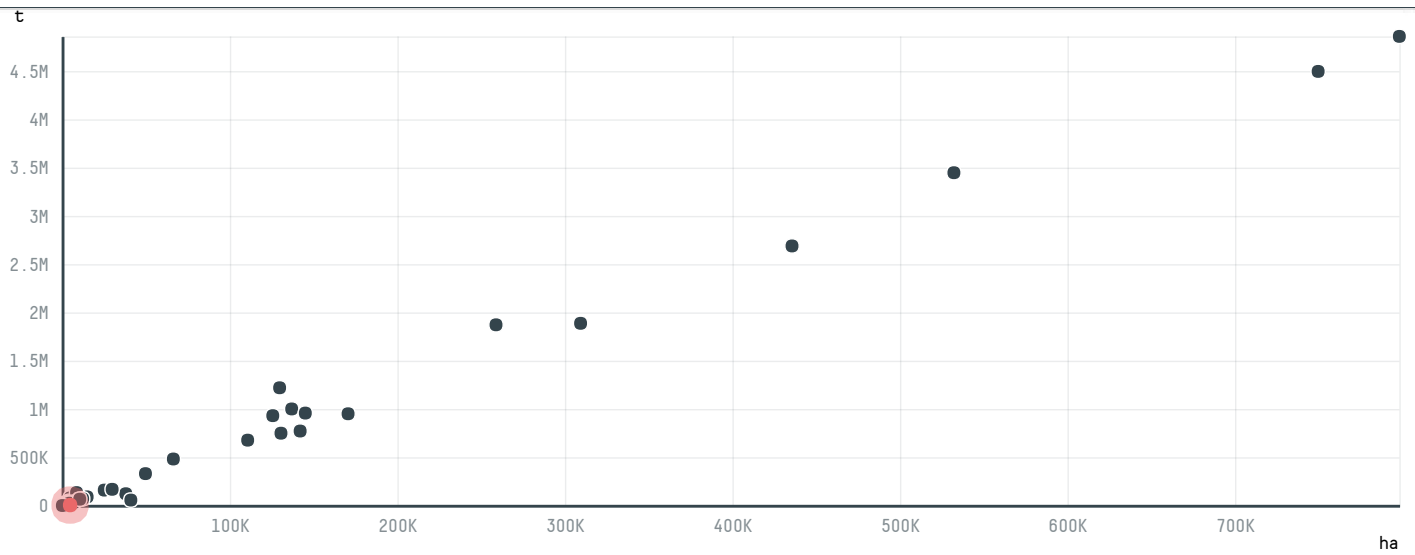

trase

USINA PETRIBU SA

ACTIVITY: **Exporter group**
COMMODITY: **Corn**
COUNTRY: **Brazil**
YEAR: **2017**

USINA PETRIBU SA was the 71st largest exporter of corn from BRAZIL in 2017, accounting for 5 thousand tons. As an exporter, USINA PETRIBU SA sources from 6 municipalities, or 0% of the corn production municipalities. The main destination of the corn exported by USINA PETRIBU SA is EGYPT, accounting for 100% of the total.

TOP DESTINATION COUNTRIES OF CORN EXPORTED BY USINA PETRIBU SA:

Trase is a partnership between

Stockholm Environment Institute

Global Canopy Programme

In collaboration with

vizzuality

The European Forest Institute