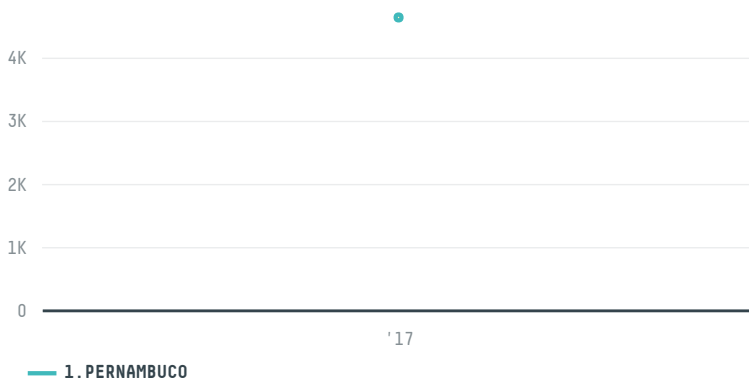

TOP DESTINATION COUNTRIES OF CORN EXPORTED BY USINA PETRIBU SA: