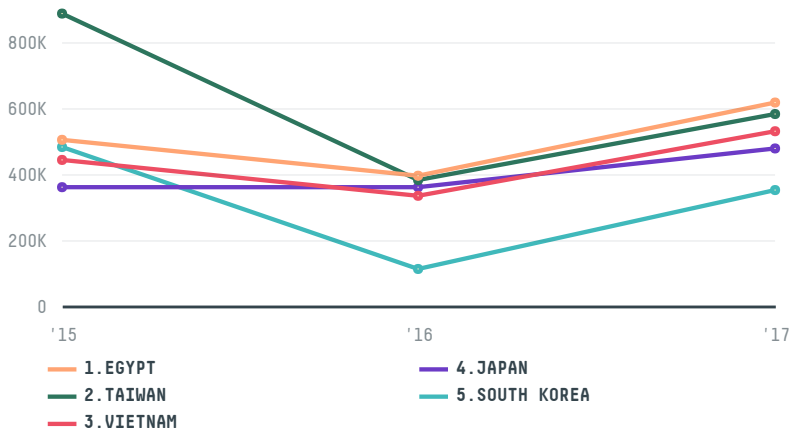

trase

CARGILL

ACTIVITY: Exporter group
COMMODITY: Corn
COUNTRY: Brazil
YEAR: 2017

CARGILL was the largest exporter of corn from BRAZIL in 2017, accounting for 4.9 million tons. This is a 68% increase vs the previous year. As an exporter, CARGILL sources from 50 municipalities, or 1% of the corn production municipalities. The main destination of the corn exported by CARGILL is EGYPT, accounting for 13% of the total.

TOP DESTINATION COUNTRIES OF CORN EXPORTED BY CARGILL:

Trase is a partnership between

In collaboration with

and many other organizations and individuals.

Donors

[Terms of Use](#) · [Privacy policy](#) · [Cookie policy](#) · [Contact us](#)