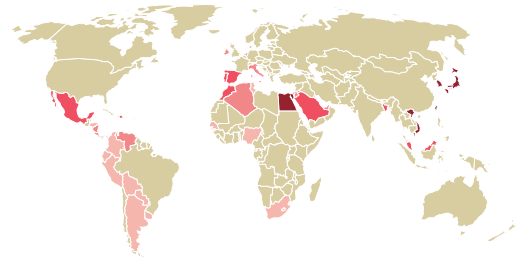

trase

CARGILL

ACTIVITY: Exporter group
COMMODITY: Corn
COUNTRY: Brazil
YEAR: 2017

CARGILL was the largest exporter of corn from BRAZIL in 2017, accounting for 4.9 million tons. This is a 68% increase vs the previous year. As an exporter, CARGILL sources from 50 municipalities, or 1% of the corn production municipalities. The main destination of the corn exported by CARGILL is EGYPT, accounting for 13% of the total.

TOP DESTINATION COUNTRIES OF CORN EXPORTED BY CARGILL:

Trase is a partnership between

In collaboration with

and many other organizations and individuals.

Donors

[Terms of Use](#) · [Privacy policy](#) · [Cookie policy](#) · [Contact us](#)