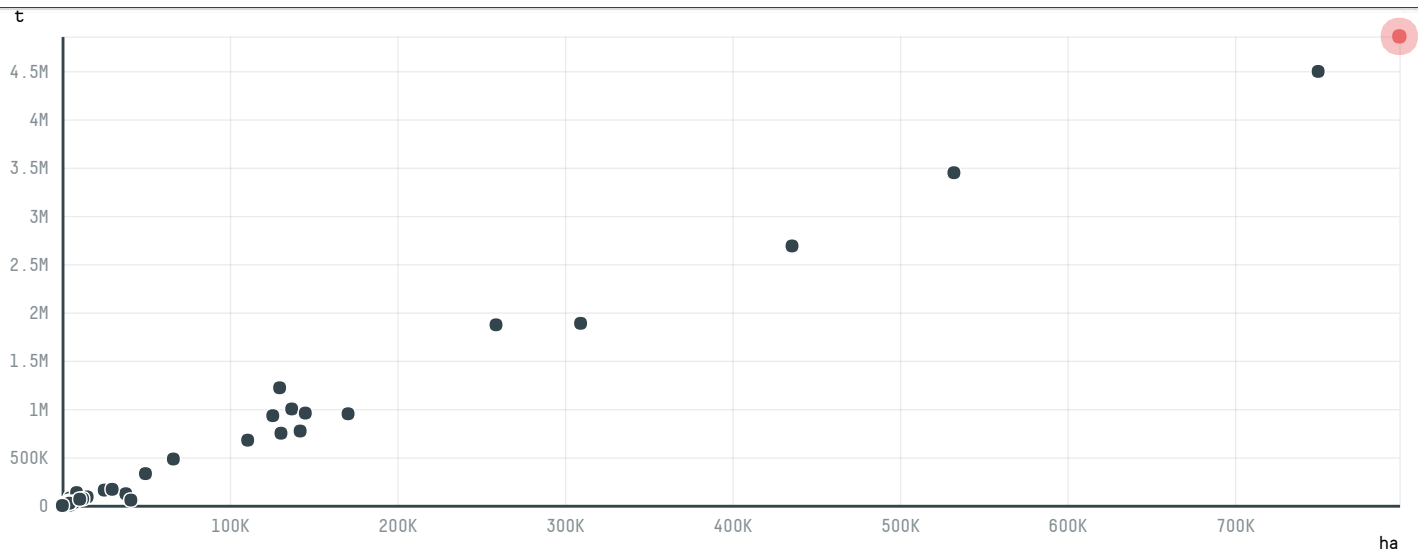

trase

CARGILL

ACTIVITY: Exporter group
COMMODITY: Corn
COUNTRY: Brazil
YEAR: 2017

CARGILL was the largest exporter of corn from BRAZIL in 2017, accounting for 4.9 million tons. This is a 68% increase vs the previous year. As an exporter, CARGILL sources from 50 municipalities, or 1% of the corn production municipalities. The main destination of the corn exported by CARGILL is EGYPT, accounting for 13% of the total.

TOP DESTINATION COUNTRIES OF CORN EXPORTED BY CARGILL:

Trase is a partnership between

In collaboration with

and many other organizations and individuals.

Donors

[Terms of Use](#) · [Privacy policy](#) · [Cookie policy](#) · [Contact us](#)