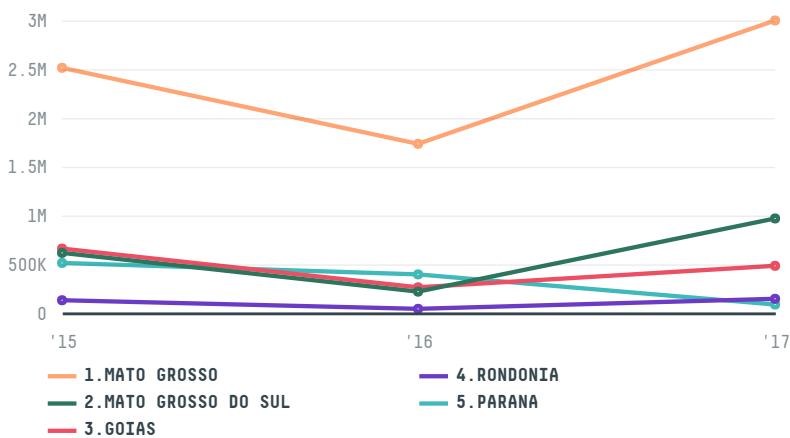

trase

CARGILL

ACTIVITY: Exporter group
COMMODITY: Corn
COUNTRY: Brazil
YEAR: 2017

CARGILL was the largest exporter of corn from BRAZIL in 2017, accounting for 4.9 million tons. This is a 68% increase vs the previous year. As an exporter, CARGILL sources from 50 municipalities, or 1% of the corn production municipalities. The main destination of the corn exported by CARGILL is EGYPT, accounting for 13% of the total.

TOP DESTINATION COUNTRIES OF CORN EXPORTED BY CARGILL:

Trase is a partnership between

In collaboration with

and many other organizations and individuals.

Donors

[Terms of Use](#) · [Privacy policy](#) · [Cookie policy](#) · [Contact us](#)