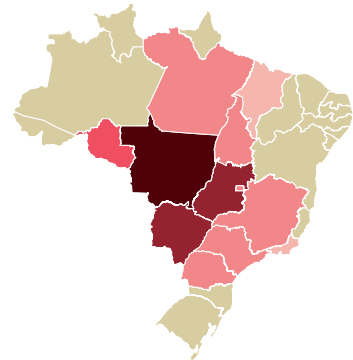

trase

CARGILL

ACTIVITY: Exporter group
COMMODITY: Corn
COUNTRY: Brazil
YEAR: 2017

CARGILL was the largest exporter of corn from BRAZIL in 2017, accounting for 4.9 million tons. This is a 68% increase vs the previous year. As an exporter, CARGILL sources from 50 municipalities, or 1% of the corn production municipalities. The main destination of the corn exported by CARGILL is EGYPT, accounting for 13% of the total.

TOP DESTINATION COUNTRIES OF CORN EXPORTED BY CARGILL:

Trase is a partnership between

In collaboration with

and many other organizations and individuals.

Donors

[Terms of Use](#) · [Privacy policy](#) · [Cookie policy](#) · [Contact us](#)