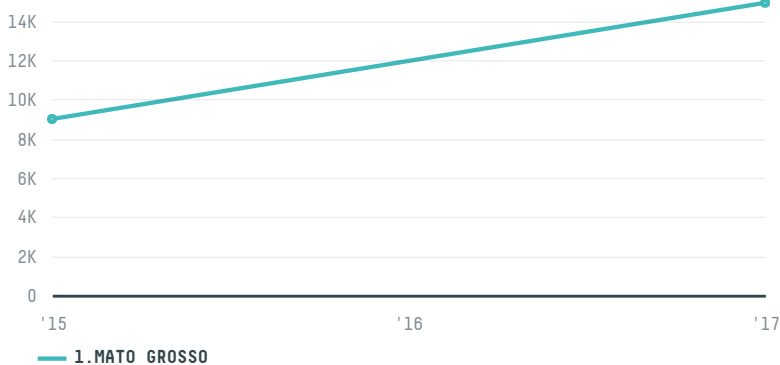

TOP DESTINATION COUNTRIES OF CORN EXPORTED BY SINAGRO PRODUTOS AGROPECUARIOS: