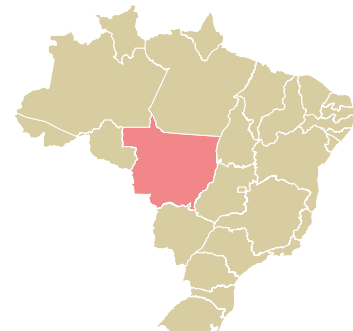

## SINAGRO PRODUTOS AGROPECUARIOS

ACTIVITY: **Exporter group**      COMMODITY: **Corn**      COUNTRY: **Brazil**      YEAR: **2017**

SINAGRO PRODUTOS AGROPECUARIOS was the 48th largest exporter of corn from BRAZIL in 2017, accounting for 15 thousand tons. As an exporter, SINAGRO PRODUTOS AGROPECUARIOS sources from 1 municipalities, or 0% of the corn production municipalities. The main destination of the corn exported by SINAGRO PRODUTOS AGROPECUARIOS is ALGERIA, accounting for 100% of the total.

### TOP DESTINATION COUNTRIES OF CORN EXPORTED BY SINAGRO PRODUTOS AGROPECUARIOS:

COMPARING COMPANIES EXPORTING CORN FROM BRAZIL IN 2017

Trase is a partnership between

In collaboration with

and many other organizations and individuals.