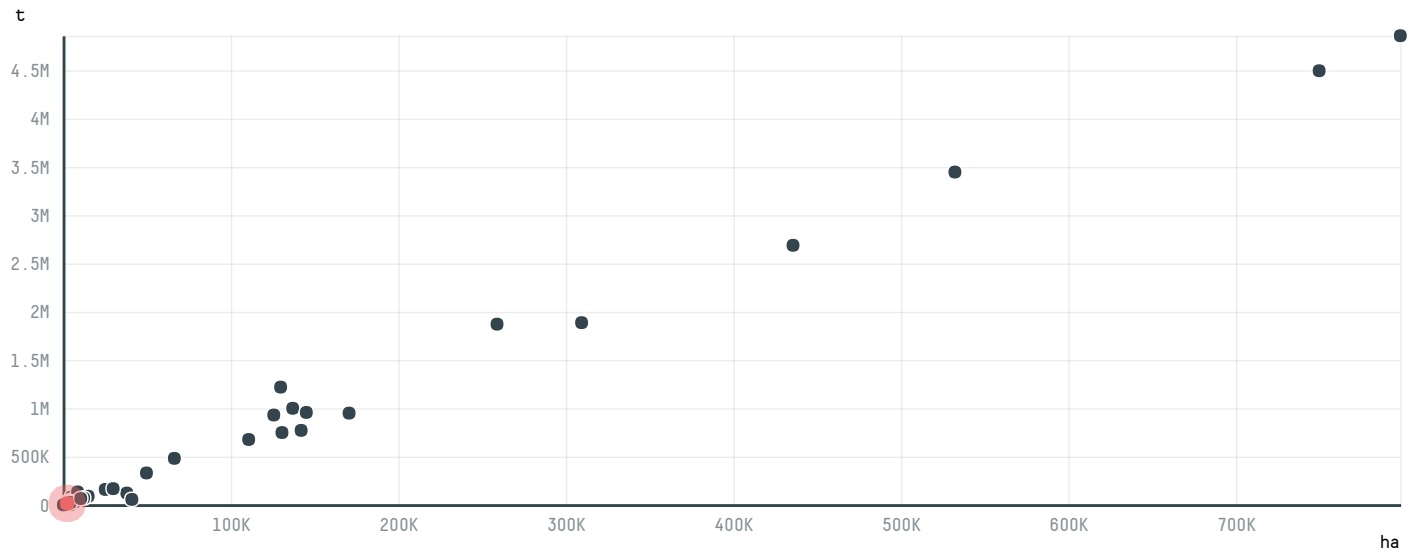

## SINAGRO PRODUTOS AGROPECUARIOS

ACTIVITY: **Exporter group**      COMMODITY: **Corn**      COUNTRY: **Brazil**      YEAR: **2017**

SINAGRO PRODUTOS AGROPECUARIOS was the 48th largest exporter of corn from BRAZIL in 2017, accounting for 15 thousand tons. As an exporter, SINAGRO PRODUTOS AGROPECUARIOS sources from 1 municipalities, or 0% of the corn production municipalities. The main destination of the corn exported by SINAGRO PRODUTOS AGROPECUARIOS is ALGERIA, accounting for 100% of the total.

### TOP DESTINATION COUNTRIES OF CORN EXPORTED BY SINAGRO PRODUTOS AGROPECUARIOS:

COMPARING COMPANIES EXPORTING CORN FROM BRAZIL IN 2017

Trase is a partnership between

In collaboration with

and many other organizations and individuals.