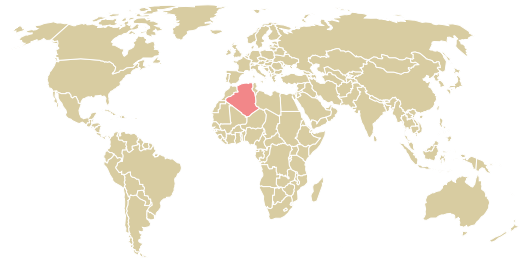

# trase

## SINAGRO PRODUTOS AGROPECUARIOS

ACTIVITY: **Exporter group**      COMMODITY: **Corn**      COUNTRY: **Brazil**      YEAR: **2017**

SINAGRO PRODUTOS AGROPECUARIOS was the 48th largest exporter of corn from BRAZIL in 2017, accounting for 15 thousand tons. As an exporter, SINAGRO PRODUTOS AGROPECUARIOS sources from 1 municipalities, or 0% of the corn production municipalities. The main destination of the corn exported by SINAGRO PRODUTOS AGROPECUARIOS is ALGERIA, accounting for 100% of the total.

### TOP DESTINATION COUNTRIES OF CORN EXPORTED BY SINAGRO PRODUTOS AGROPECUARIOS:

COMPARING COMPANIES EXPORTING CORN FROM BRAZIL IN 2017

Trase is a partnership between

In collaboration with

and many other organizations and individuals.