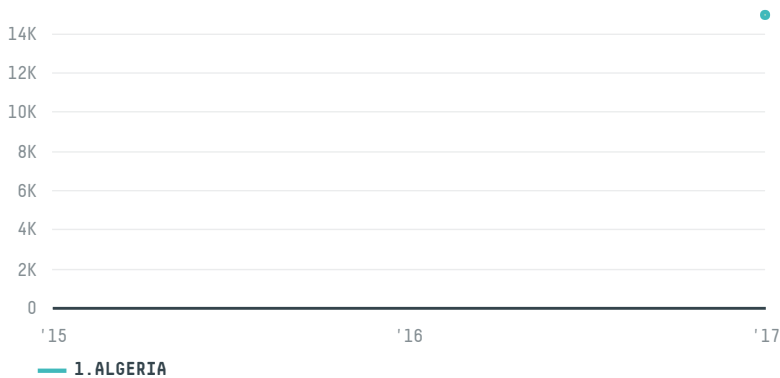

TOP DESTINATION COUNTRIES OF CORN EXPORTED BY SINAGRO PRODUTOS AGROPECUARIOS: