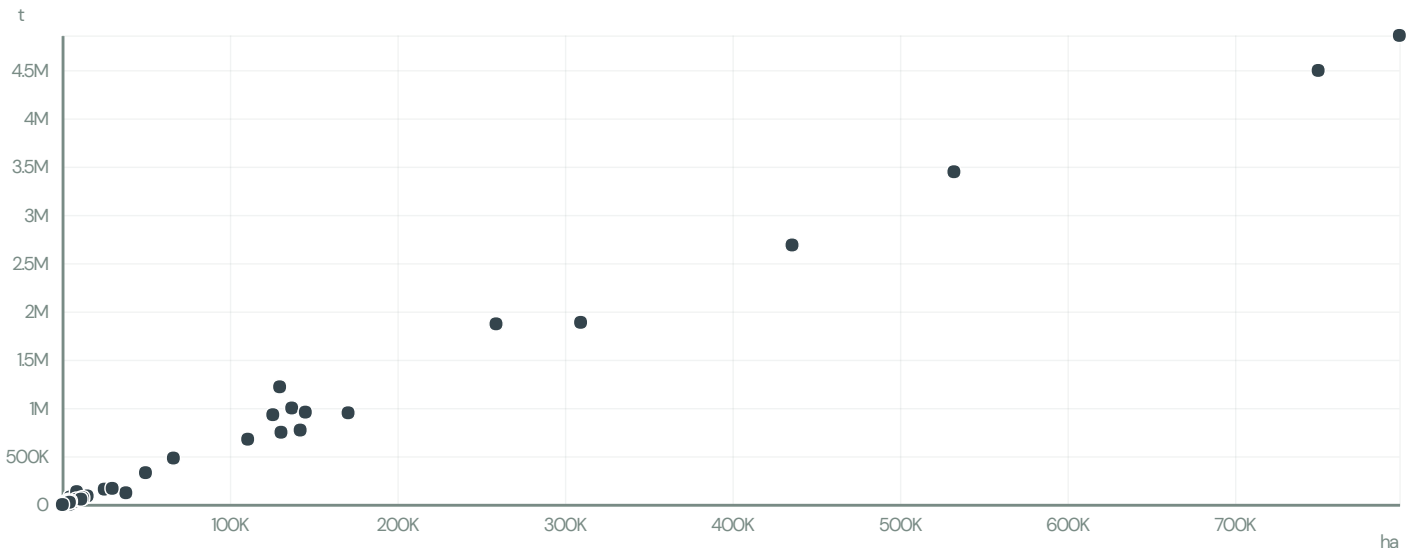

FETEX COMERCIO EXPORTACAO E IMPORTACAO LTDA

ACTIVITY: Exporter group
COMMODITY: Corn
COUNTRY: Brazil
YEAR: 2017

FETEX COMERCIO EXPORTACAO E IMPORTACAO LTDA was the 132nd largest exporter of corn from BRAZIL in 2017, accounting for 126 tons. As an exporter, FETEX COMERCIO EXPORTACAO E IMPORTACAO LTDA sources from 1 municipalities, or 0% of the corn production municipalities.

Comparing companies exporting CORN from Brazil in 2017