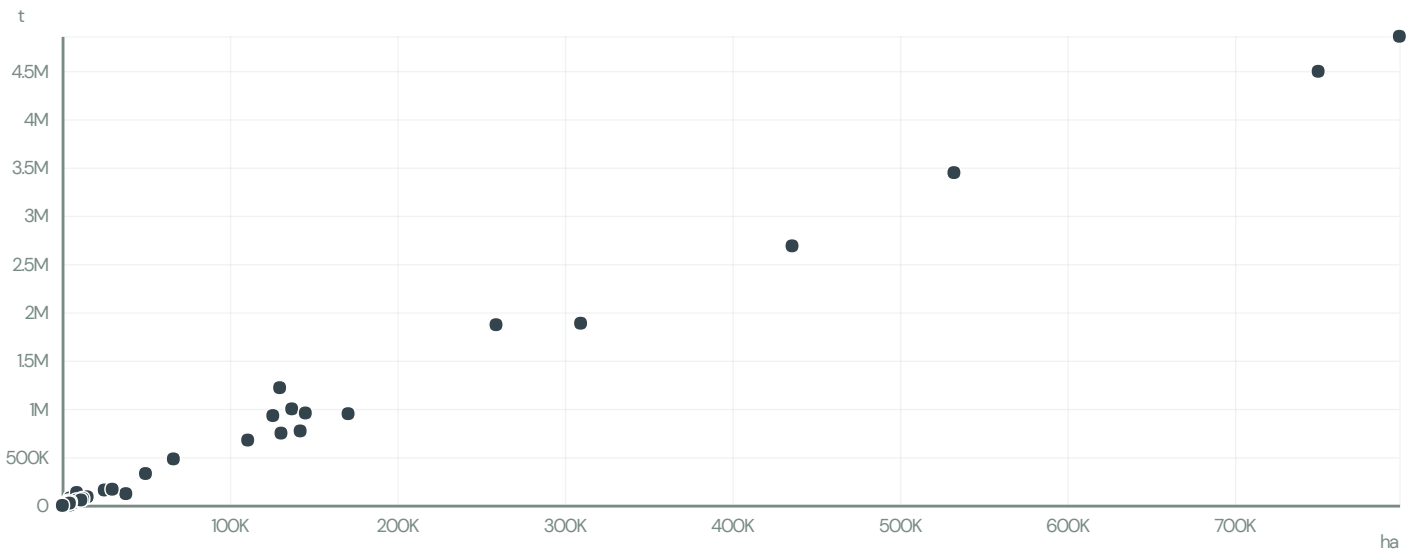

PRC INTERNATIONAL - IMPORTACAO E EXPORTACAO LTDA - EPP

ACTIVITY	COMMODITY	COUNTRY	YEAR
Exporter group	Corn	Brazil	2017

PRC INTERNATIONAL - IMPORTACAO E EXPORTACAO LTDA - EPP was the 190th largest exporter of corn from BRAZIL in 2017, accounting for 1 tons. As an exporter, PRC INTERNATIONAL - IMPORTACAO E EXPORTACAO LTDA - EPP sources from 1 municipalities, or 0% of the corn production municipalities.

Comparing companies exporting CORN from Brazil in 2017