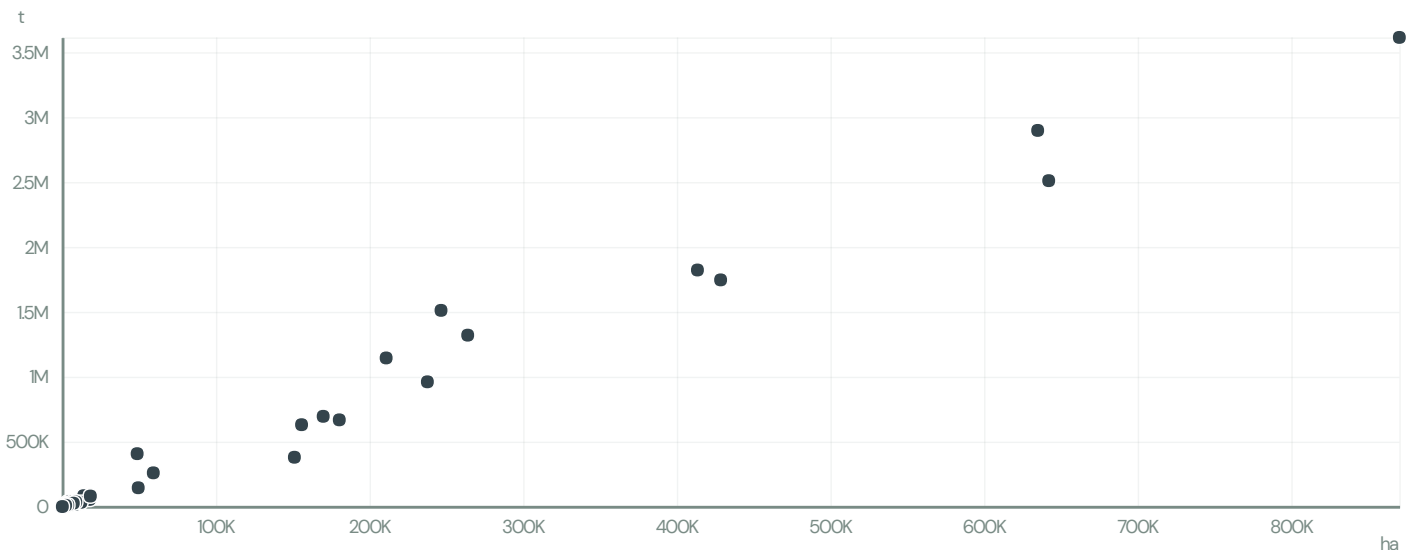

RUI DE QUEIROZ LOPES DA SILVA - ME

ACTIVITY	COMMODITY	COUNTRY	YEAR
Exporter group	Corn	Brazil	2016

RUI DE QUEIROZ LOPES DA SILVA - ME was the 129th largest exporter of corn from BRAZIL in 2016, accounting for 40 tons. This is a 46% decrease vs the previous year. As an exporter, RUI DE QUEIROZ LOPES DA SILVA - ME sources from 1 municipalities, or 0% of the corn production municipalities.

Comparing companies exporting CORN from Brazil in 2016