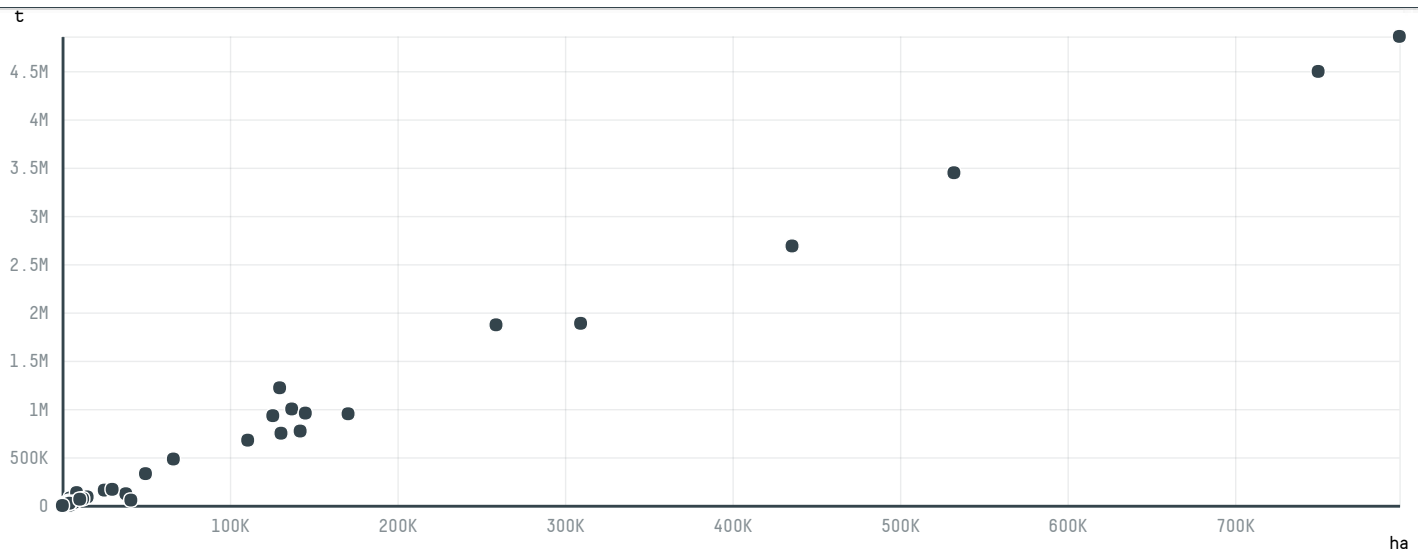

trase

VALUE COMERCIO IMPORTACAO E EXPORTACAO LTDA

ACTIVITY COMMODITY COUNTRY YEAR
Exporter group **Corn** **Brazil** **2017**

VALUE COMERCIO IMPORTACAO E EXPORTACAO LTDA was the 205th largest exporter of corn from BRAZIL in 2017, accounting for 0 tons. As an exporter, VALUE COMERCIO IMPORTACAO E EXPORTACAO LTDA sources from 1 municipalities, or 0% of the corn production municipalities. The main destination of the corn exported by VALUE COMERCIO IMPORTACAO E EXPORTACAO LTDA is United states, accounting for 100% of the total.

TOP DESTINATION COUNTRIES OF CORN EXPORTED BY VALUE COMERCIO IMPORTACAO E EXPORTACAO LTDA:

COMPARING COMPANIES EXPORTING CORN FROM BRAZIL IN 2017

Trase is a partnership between

 Stockholm Environment Institute