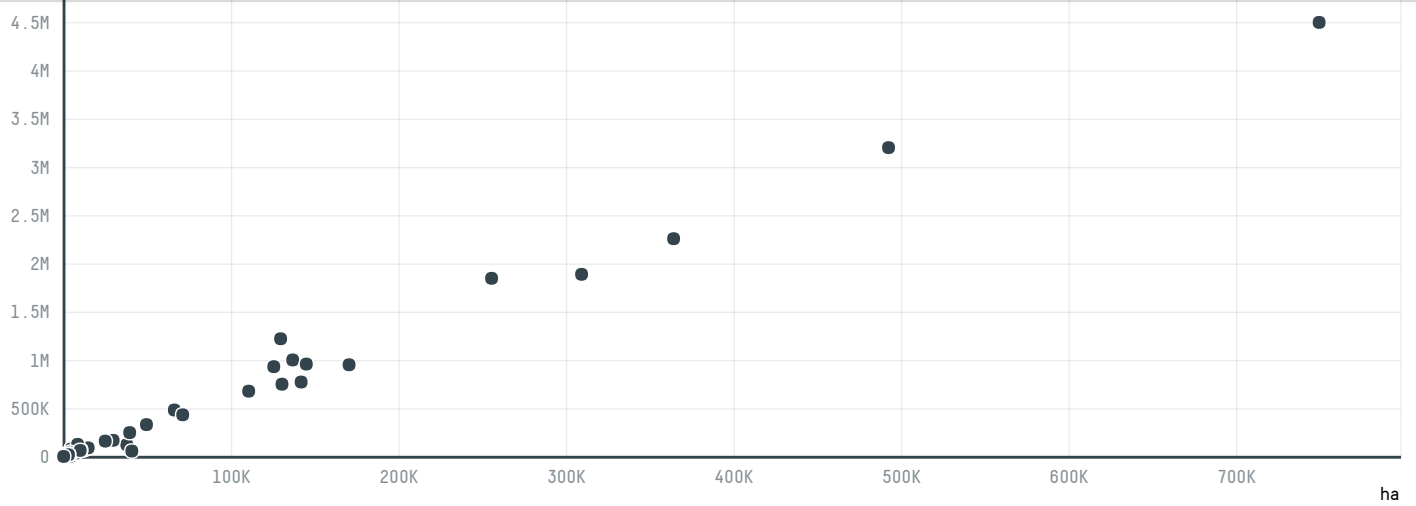

Trase is a partnership between

In collaboration with

and many other organizations and individuals.

Donors

[Terms of Use](#) · [Privacy policy](#) · [Cookie policy](#) · [Contact us](#)