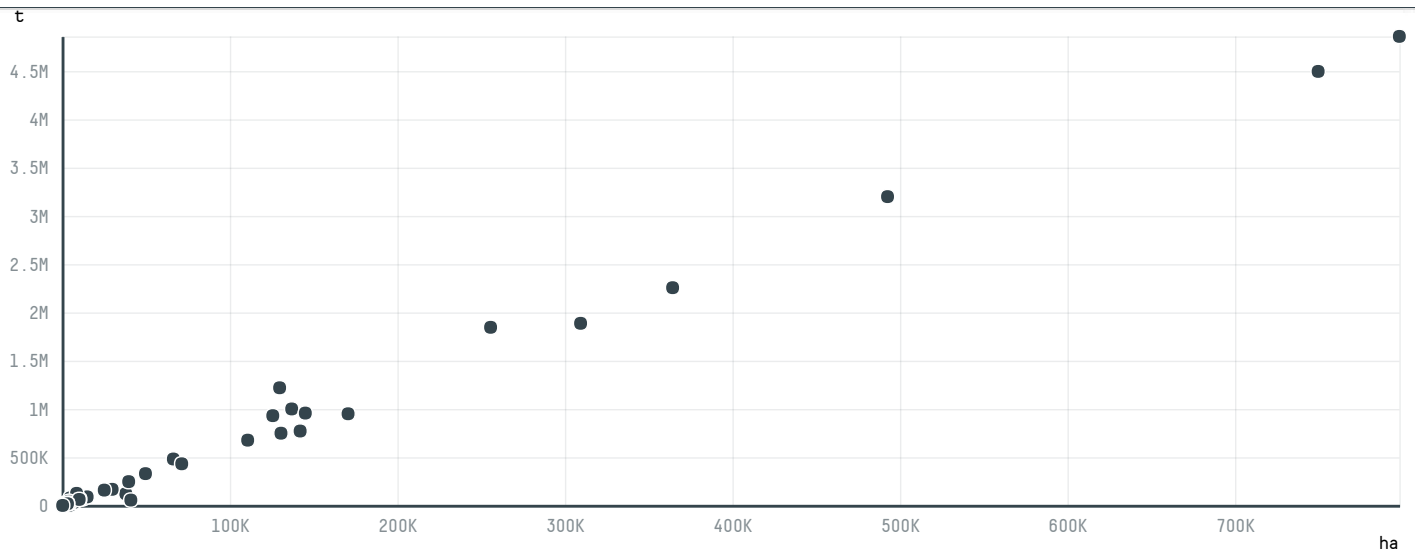

Trase is a partnership between

In collaboration with

and many other organizations and individuals.

Donors

[Terms of Use](#) · [Privacy policy](#) · [Cookie policy](#) · [Contact us](#)