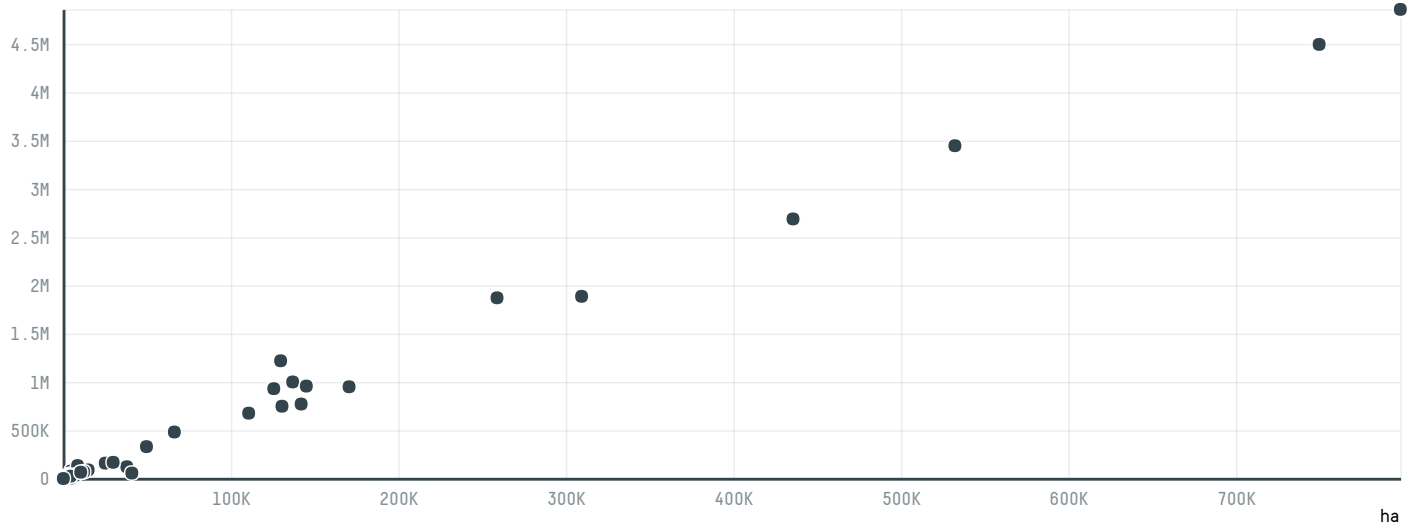

trase

SEA OLIMPIC IMPORTACAO E EXPORTACAO EIRELI - EPP

ACTIVITY: **Exporter group** COMMODITY: **Corn** COUNTRY: **Brazil** YEAR: **2017**

SEA OLIMPIC IMPORTACAO E EXPORTACAO EIRELI - EPP was the 169th largest exporter of corn from BRAZIL in 2017, accounting for 9 tons. As an exporter, SEA OLIMPIC IMPORTACAO E EXPORTACAO EIRELI - EPP sources from 1 municipalities, or 0% of the corn production municipalities. The main destination of the corn exported by SEA OLIMPIC IMPORTACAO E EXPORTACAO EIRELI - EPP is UNITED STATES, accounting for 100% of the total.

TOP DESTINATION COUNTRIES OF CORN EXPORTED BY SEA OLIMPIC IMPORTACAO E EXPORTACAO EIRELI - EPP:

COMPARING COMPANIES EXPORTING CORN FROM BRAZIL IN 2017

Trase is a partnership between

In collaboration with