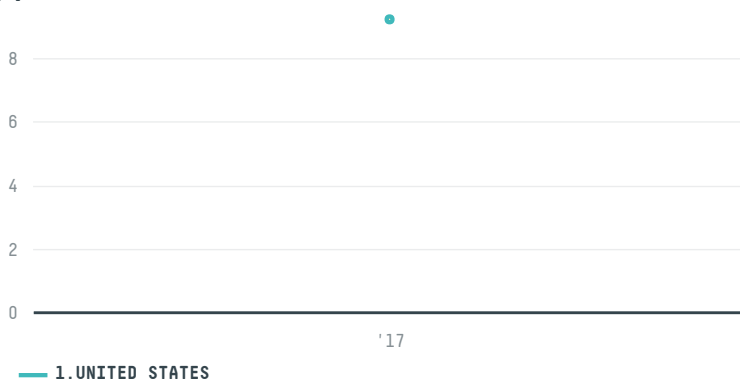

TOP DESTINATION COUNTRIES OF CORN EXPORTED BY SEA OLIMPIC IMPORTACAO E EXPORTACAO EIRELI - EPP:

COMPARING COMPANIES EXPORTING CORN FROM BRAZIL IN 2017