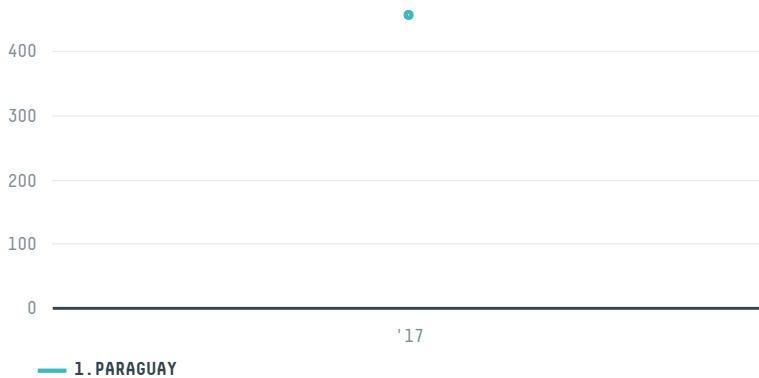

TOP DESTINATION COUNTRIES OF CORN EXPORTED BY EXPORTADORA RIODAPRATA LTDA:

COMPARING COMPANIES EXPORTING CORN FROM BRAZIL IN 2017