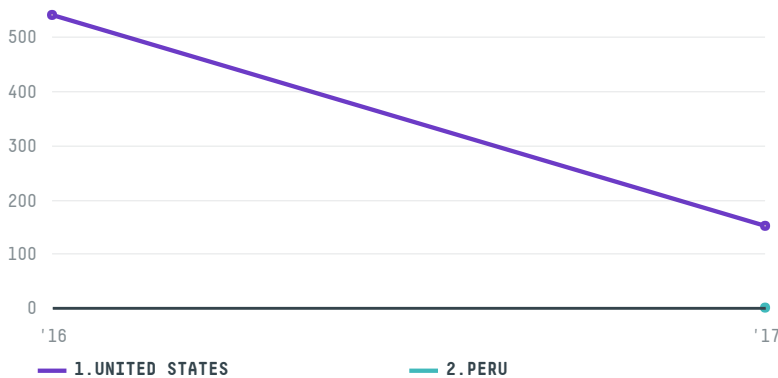

TOP DESTINATION COUNTRIES OF CORN EXPORTED BY 7PETS COMERCIAL DO BRASIL S.A:

COMPARING COMPANIES EXPORTING CORN FROM BRAZIL IN 2017