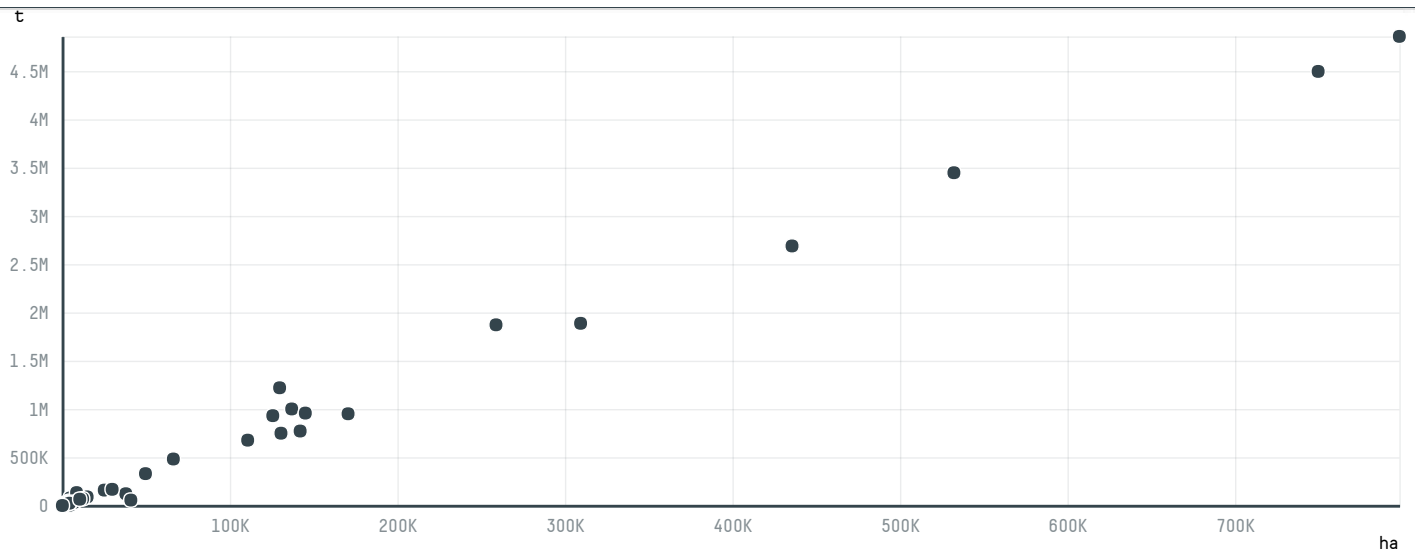

trase

7PETS COMERCIAL DO BRASIL S.A

ACTIVITY: **Exporter group** COMMODITY: **Corn** COUNTRY: **Brazil** YEAR: **2017**

7PETS COMERCIAL DO BRASIL S.A was the 129th largest exporter of corn from BRAZIL in 2017, accounting for 152 tons. This is a 72% decrease vs the previous year. As an exporter, 7PETS COMERCIAL DO BRASIL S.A sources from 1 municipalities, or 0% of the corn production municipalities. The main destination of the corn exported by 7PETS COMERCIAL DO BRASIL S.A is UNITED STATES, accounting for 99% of the total.

TOP DESTINATION COUNTRIES OF CORN EXPORTED BY 7PETS COMERCIAL DO BRASIL S.A:

COMPARING COMPANIES EXPORTING CORN FROM BRAZIL IN 2017

Trase is a partnership between

In collaboration with

and many other organizations and individuals.