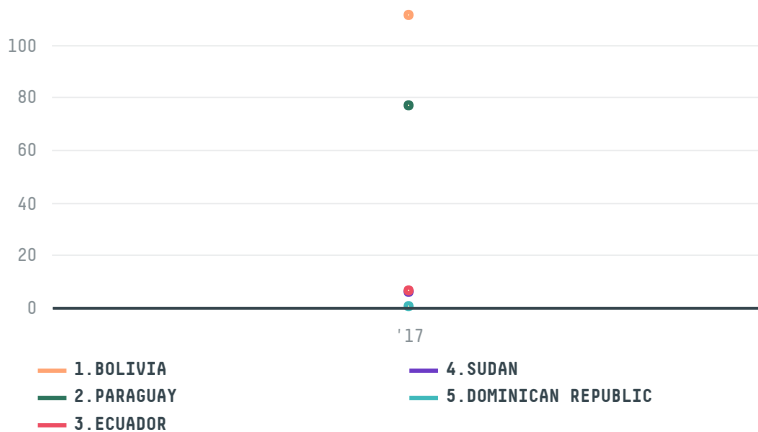

trase

HELIX SEMENTES E MUDAS LTDA

ACTIVITY: **Exporter**
COMMODITY: **Corn**
COUNTRY: **Brazil**
YEAR: **2017**

HELIX SEMENTES E MUDAS LTDA was the 134th largest exporter of corn from BRAZIL in 2017, accounting for 202 tons. As an exporter, HELIX SEMENTES E MUDAS LTDA sources from 1 municipalities, or 0% of the corn production municipalities. The main destination of the corn exported by HELIX SEMENTES E MUDAS LTDA is BOLIVIA, accounting for 55% of the total.

TOP DESTINATION COUNTRIES OF CORN EXPORTED BY HELIX SEMENTES E MUDAS LTDA:

COMPARING COMPANIES EXPORTING CORN FROM BRAZIL IN 2017

Trase is a partnership between

In collaboration with

and many other organizations and individuals.