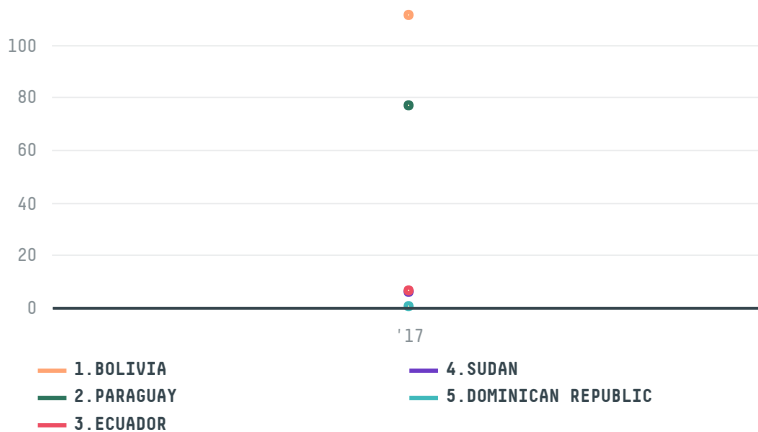

trase

HELIX SEMENTES E MUDAS LTDA

ACTIVITY: **Exporter group** COMMODITY: **Corn** COUNTRY: **Brazil** YEAR: **2017**

HELIX SEMENTES E MUDAS LTDA was the 127th largest exporter of corn from BRAZIL in 2017, accounting for 202 tons. As an exporter, HELIX SEMENTES E MUDAS LTDA sources from 1 municipalities, or 0% of the corn production municipalities. The main destination of the corn exported by HELIX SEMENTES E MUDAS LTDA is BOLIVIA, accounting for 55% of the total.

TOP DESTINATION COUNTRIES OF CORN EXPORTED BY HELIX SEMENTES E MUDAS LTDA:

COMPARING COMPANIES EXPORTING CORN FROM BRAZIL IN 2017

Trase is a partnership between

In collaboration with

and many other organizations and individuals.