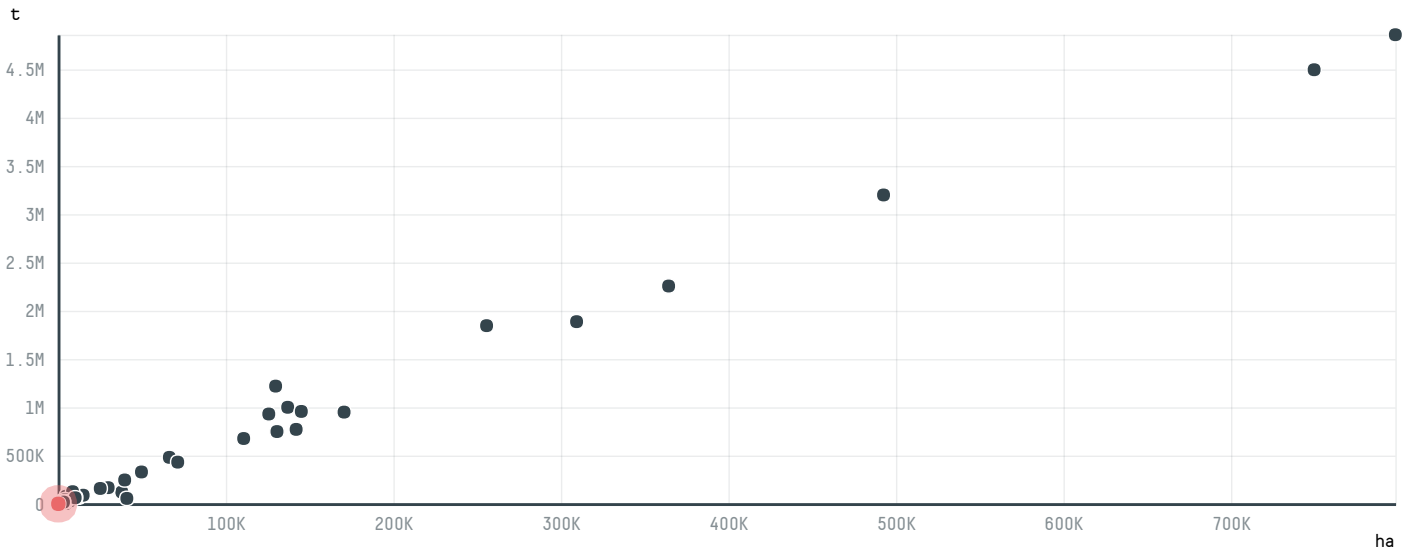

trase

IGUANA COMERCIO DE CAMINHOS E MAQUINAS LTDA - ME

ACTIVITY: **Exporter**
COMMODITY: **Corn**
COUNTRY: **Brazil**
YEAR: **2017**

IGUANA COMERCIO DE CAMINHOS E MAQUINAS LTDA - ME was the 119th largest exporter of corn from BRAZIL in 2017, accounting for 470 tons. As an exporter, IGUANA COMERCIO DE CAMINHOS E MAQUINAS LTDA - ME sources from 2 municipalities, or 0% of the corn production municipalities. The main destination of the corn exported by IGUANA COMERCIO DE CAMINHOS E MAQUINAS LTDA - ME is PERU, accounting for 100% of the total.

TOP DESTINATION COUNTRIES OF CORN EXPORTED BY IGUANA COMERCIO DE CAMINHOS E MAQUINAS LTDA - ME:

COMPARING COMPANIES EXPORTING CORN FROM BRAZIL IN 2017

Trase is a partnership between

In collaboration with