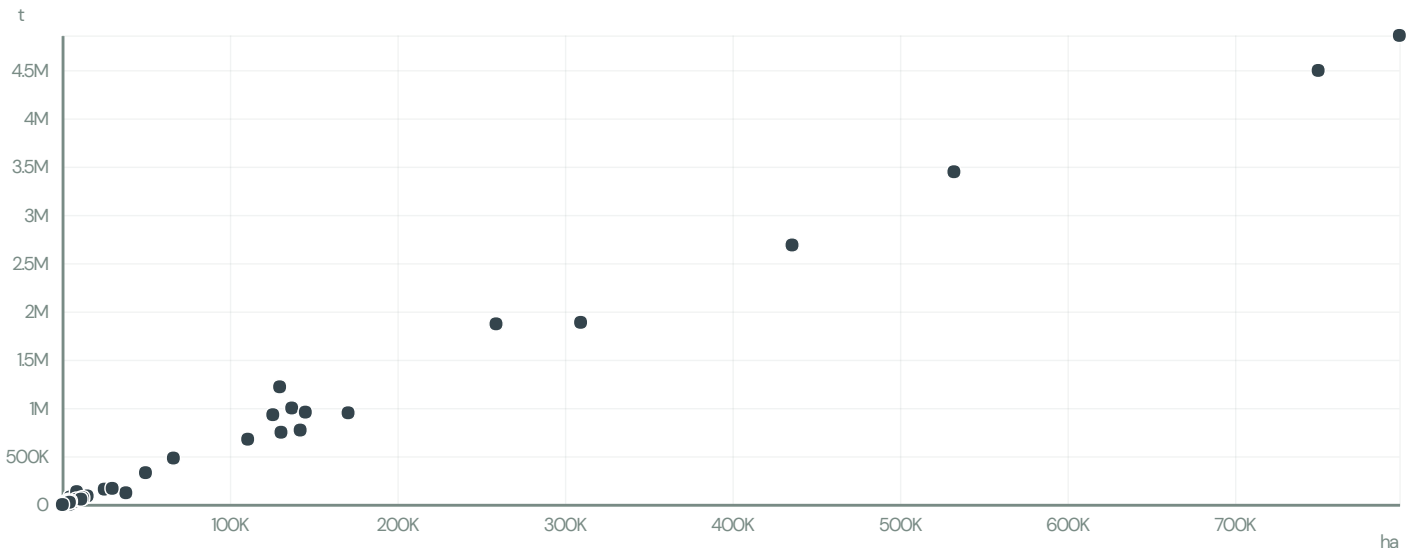

CONSTRUTORA NORBERTO ODEBRECHT

ACTIVITY: Exporter group
COMMODITY: Corn
COUNTRY: Brazil
YEAR: 2017

CONSTRUTORA NORBERTO ODEBRECHT was the 198th largest exporter of corn from BRAZIL in 2017, accounting for 1 tons. This is a 82% decrease vs the previous year. As an exporter, CONSTRUTORA NORBERTO ODEBRECHT sources from 1 municipalities, or 0% of the corn production municipalities.

Comparing companies exporting CORN from Brazil in 2017