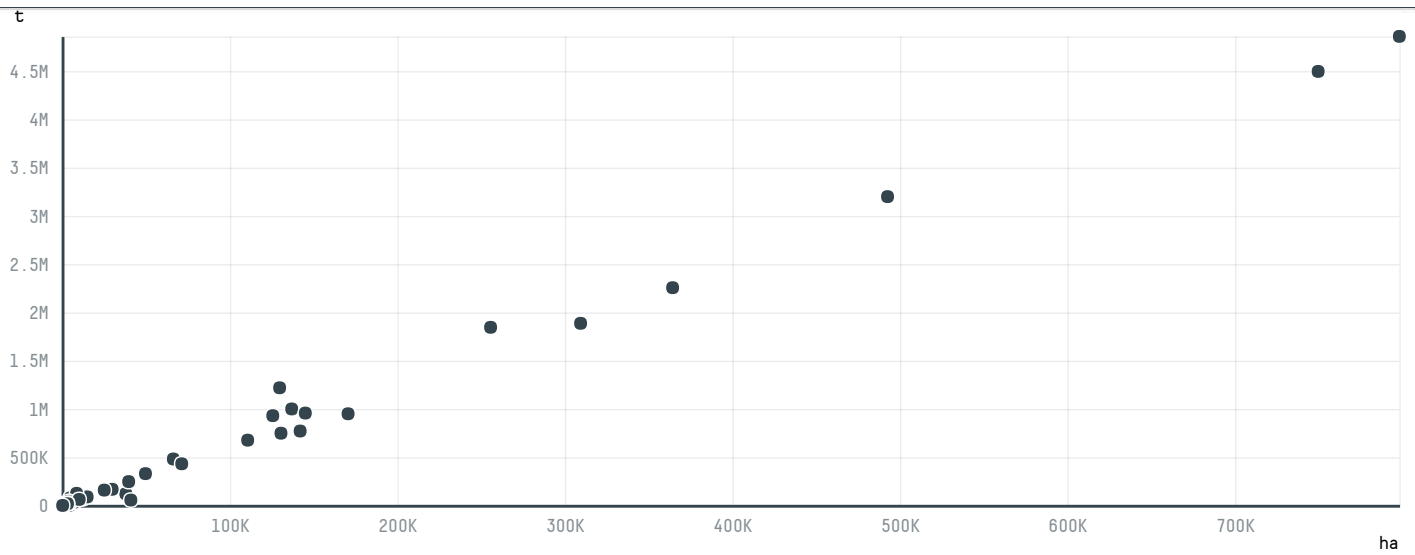

trase

POLO INDUSTRIA E COMERCIO S.A.

ACTIVITY: **Exporter**
COMMODITY: **Corn**
COUNTRY: **Brazil**
YEAR: **2017**

POLO INDUSTRIA E COMERCIO S.A. was the 25th largest exporter of corn from BRAZIL in 2017, accounting for 90 thousand tons. As an exporter, POLO INDUSTRIA E COMERCIO S.A. sources from 1 municipalities, or 0% of the corn production municipalities. The main destination of the corn exported by POLO INDUSTRIA E COMERCIO S.A. is TAIWAN, accounting for 63% of the total.

TOP DESTINATION COUNTRIES OF CORN EXPORTED BY POLO INDUSTRIA E COMERCIO S.A.:

COMPARING COMPANIES EXPORTING CORN FROM BRAZIL IN 2017

Trase is a partnership between

In collaboration with

and many other organizations and individuals.