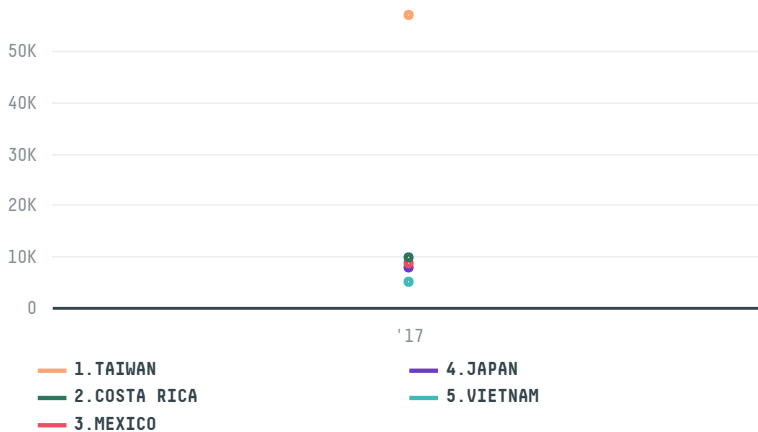

trase

POLO INDUSTRIA E COMERCIO S.A.

ACTIVITY: **Exporter**
COMMODITY: **Corn**
COUNTRY: **Brazil**
YEAR: **2017**

POLO INDUSTRIA E COMERCIO S.A. was the 25th largest exporter of corn from BRAZIL in 2017, accounting for 90 thousand tons. As an exporter, POLO INDUSTRIA E COMERCIO S.A. sources from 1 municipalities, or 0% of the corn production municipalities. The main destination of the corn exported by POLO INDUSTRIA E COMERCIO S.A. is TAIWAN, accounting for 63% of the total.

TOP DESTINATION COUNTRIES OF CORN EXPORTED BY POLO INDUSTRIA E COMERCIO S.A.:

COMPARING COMPANIES EXPORTING CORN FROM BRAZIL IN 2017

Trase is a partnership between

In collaboration with

and many other organizations and individuals.