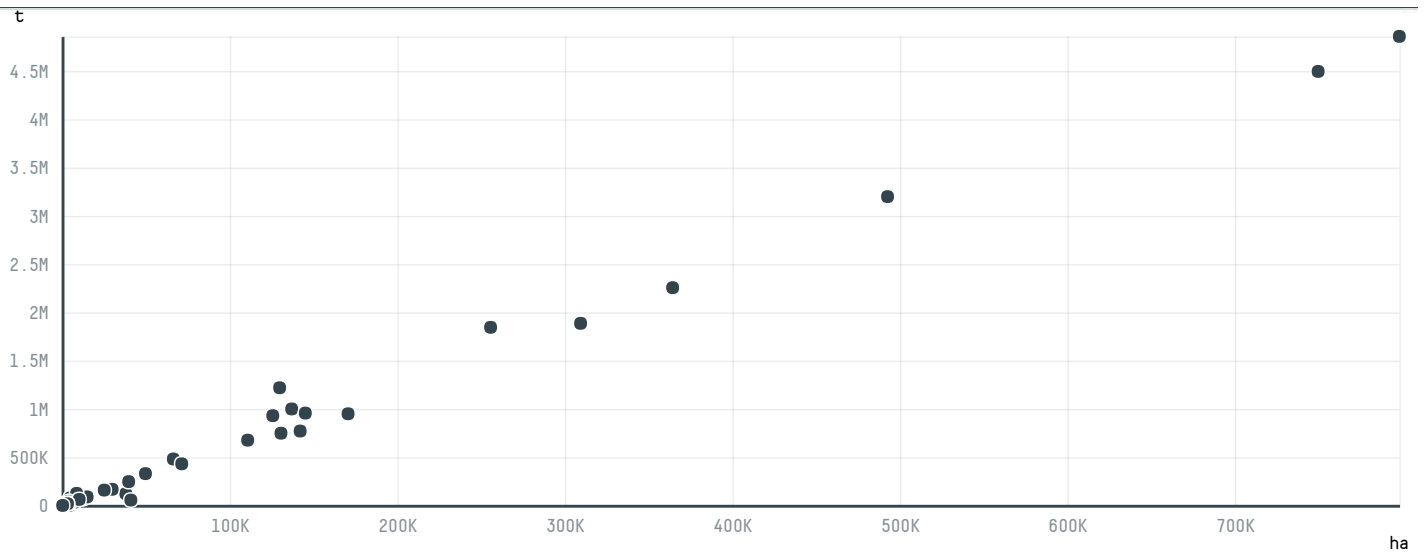

Trase is a partnership between

In collaboration with

and many other organizations and individuals.

Donors

[Terms of Use](#) · [Privacy policy](#) · [Cookie policy](#) · [Contact us](#)