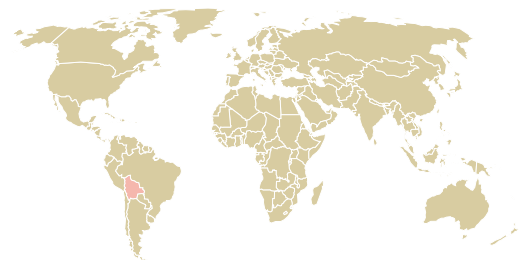

trase

AMAZONIA COMERCIO E ATACADO DE GENEROS ALIMENTICIOS EIRELI

ACTIVITY COMMODITY COUNTRY YEAR
Exporter **Corn** **Brazil** **2017**

AMAZONIA COMERCIO E ATACADO DE GENEROS ALIMENTICIOS EIRELI was the 195th largest exporter of corn from BRAZIL in 2017, accounting for 2 tons. As an exporter, AMAZONIA COMERCIO E ATACADO DE GENEROS ALIMENTICIOS EIRELI sources from 1 municipalities, or 0% of the corn production municipalities. The main destination of the corn exported by AMAZONIA COMERCIO E ATACADO DE GENEROS ALIMENTICIOS EIRELI is Bolivia, accounting for 100% of the total.

TOP DESTINATION COUNTRIES OF CORN EXPORTED BY AMAZONIA COMERCIO E ATACADO DE GENEROS ALIMENTICIOS EIRELI:

□ N/A <5K >5K >100K >300K >1M

COMPARING COMPANIES EXPORTING CORN FROM BRAZIL IN 2017

This website uses cookies to provide you with an improved user experience. By continuing to browse this site, you consent to the use of cookies and similar technologies. Please visit our [privacy policy](#) for further details.