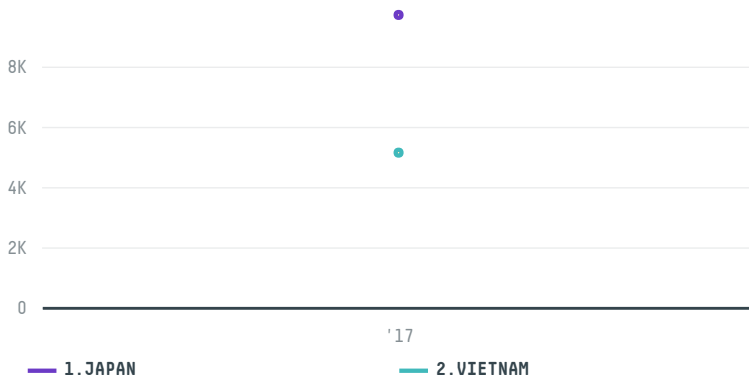

TOP DESTINATION COUNTRIES OF CORN EXPORTED BY USINA MONTE ALEGRE LTDA: