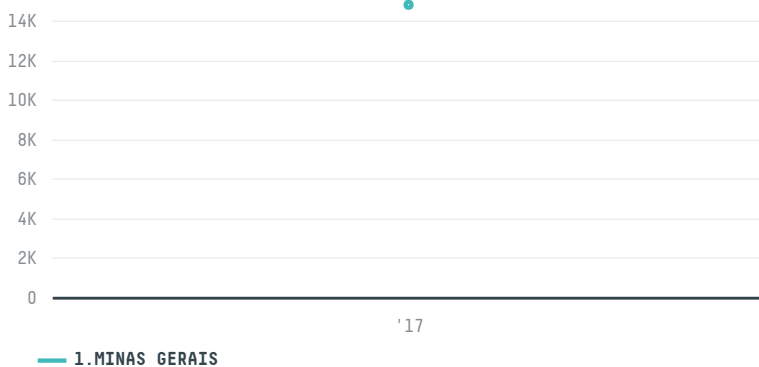

TOP DESTINATION COUNTRIES OF CORN EXPORTED BY USINA MONTE ALEGRE LTDA: