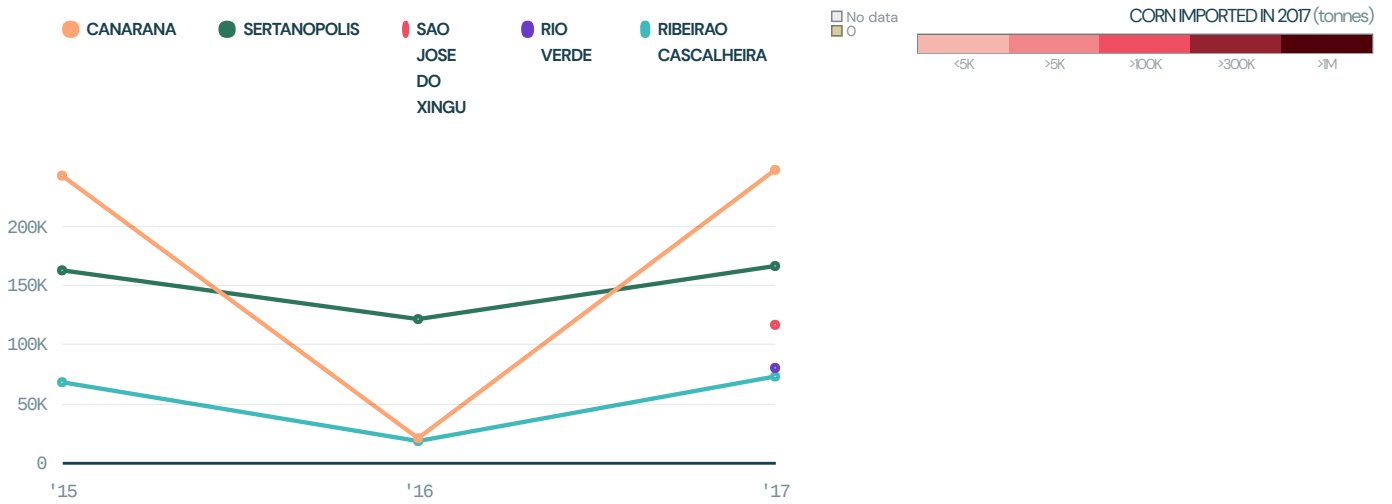

CHS

ACTIVITY: Importer
 COMMODITY: Corn
 COUNTRY: Brazil
 YEAR: 2017

CHS was the 13th largest importer of corn from BRAZIL in 2017, accounting for 749 thousand tons. This is a 8% decrease vs the previous year. As an importer, CHS sources from 11 municipalities, or 0% of the corn production municipalities.