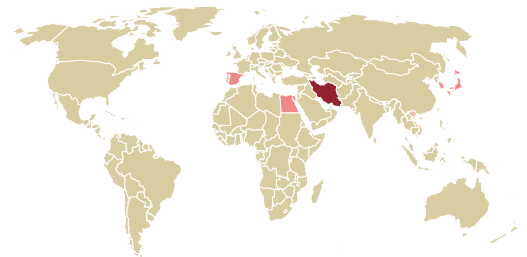

# trase

## OLAM AGRICOLA LTDA.

ACTIVITY: **Exporter**  
COMMODITY: **Corn**  
COUNTRY: **Brazil**  
YEAR: **2017**

OLAM AGRICOLA LTDA. was the 15th largest exporter of corn from BRAZIL in 2017, accounting for 482 thousand tons. As an exporter, OLAM AGRICOLA LTDA. sources from 43 municipalities, or 1% of the corn production municipalities. The main destination of the corn exported by OLAM AGRICOLA LTDA. is IRAN, accounting for 73% of the total.

### TOP DESTINATION COUNTRIES OF CORN EXPORTED BY OLAM AGRICOLA LTDA. :

COMPARING COMPANIES EXPORTING CORN FROM BRAZIL IN 2017

Trase is a partnership between

In collaboration with

and many other organizations and individuals.