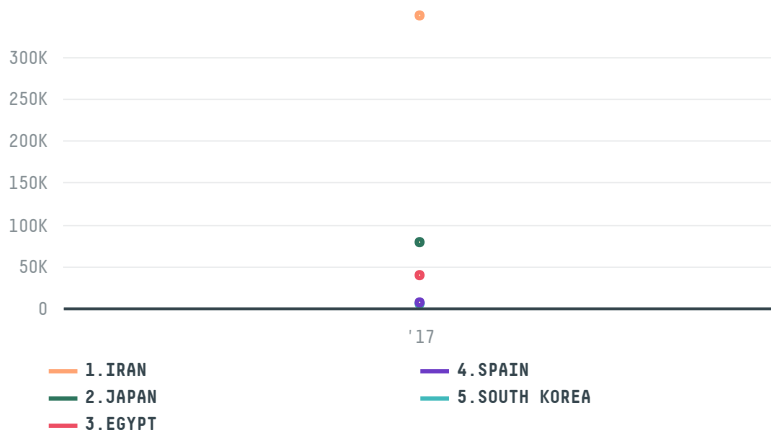

TOP DESTINATION COUNTRIES OF CORN EXPORTED BY OLAM AGRICOLA LTDA. :