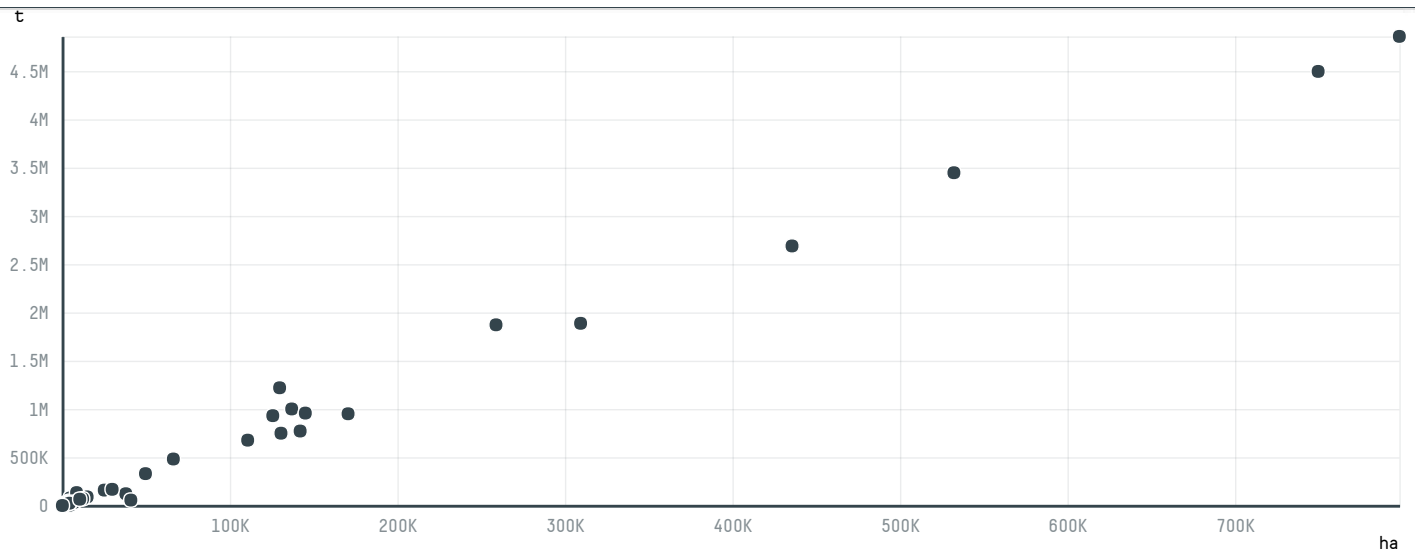

trase

FENICIA - IMPORTADORA E EXPORTADORA LTDA - EPP

ACTIVITY COMMODITY COUNTRY YEAR
Exporter group **Corn** **Brazil** **2017**

FENICIA - IMPORTADORA E EXPORTADORA LTDA - EPP was the 114th largest exporter of corn from BRAZIL in 2017, accounting for 454 tons. As an exporter, FENICIA - IMPORTADORA E EXPORTADORA LTDA - EPP sources from 1 municipalities, or 0% of the corn production municipalities. The main destination of the corn exported by FENICIA - IMPORTADORA E EXPORTADORA LTDA - EPP is MAURITANIA, accounting for 100% of the total.

TOP DESTINATION COUNTRIES OF CORN EXPORTED BY FENICIA - IMPORTADORA E EXPORTADORA LTDA - EPP:

COMPARING COMPANIES EXPORTING CORN FROM BRAZIL IN 2017

Trase is a partnership between

In collaboration with

and many other organizations and individuals.