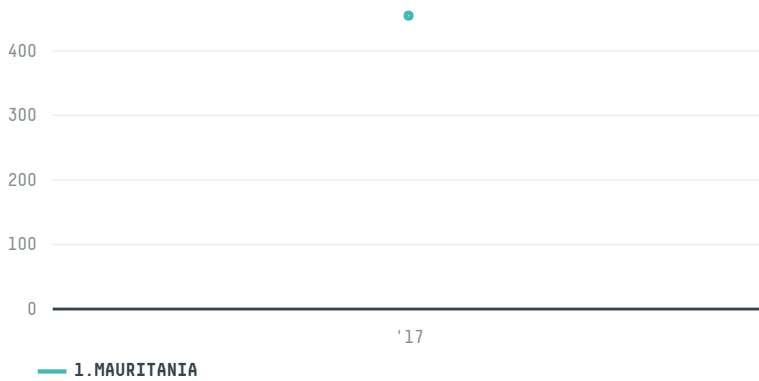

TOP DESTINATION COUNTRIES OF CORN EXPORTED BY FENICIA - IMPORTADORA E EXPORTADORA LTDA - EPP:

COMPARING COMPANIES EXPORTING CORN FROM BRAZIL IN 2017