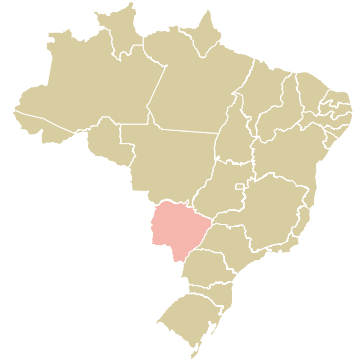

trase

BAGAGEM IMPORTACAO E EXPORTACAO EIRELI - EPP

ACTIVITY COMMODITY COUNTRY YEAR
Exporter **Corn** **Brazil** **2015**

BAGAGEM IMPORTACAO E EXPORTACAO EIRELI - EPP was the 199th largest exporter of corn from BRAZIL in 2015, accounting for 8 tons. As an exporter, BAGAGEM IMPORTACAO E EXPORTACAO EIRELI - EPP sources from 2 municipalities, or 0% of the corn production municipalities. The main destination of the corn exported by BAGAGEM IMPORTACAO E EXPORTACAO EIRELI - EPP is PARAGUAY, accounting for 100% of the total.

TOP DESTINATION COUNTRIES OF CORN EXPORTED BY BAGAGEM IMPORTACAO E EXPORTACAO EIRELI - EPP:

COMPARING COMPANIES EXPORTING CORN FROM BRAZIL IN 2015

Trase is a partnership between

In collaboration with

and many other organizations and individuals.