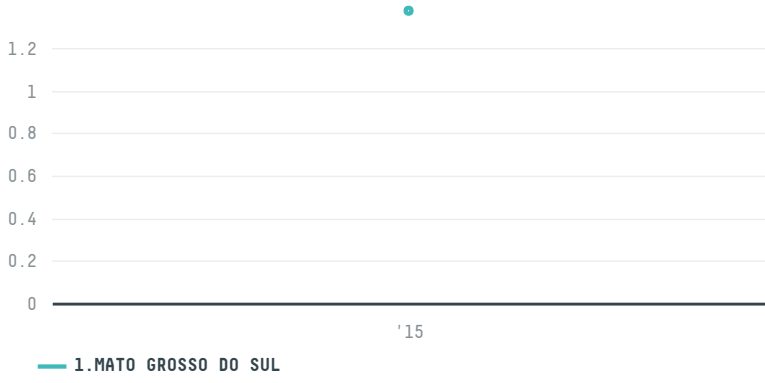

COMPARING COMPANIES EXPORTING CORN FROM BRAZIL IN 2015

Trase is a partnership between

In collaboration with

and many other organizations and individuals.

Donors

[Terms of Use](#) · [Privacy policy](#) · [Cookie policy](#) · [Contact us](#)

This website uses cookies to provide you with an improved user experience. By continuing to browse this site, you consent to the use of cookies and similar technologies. Please visit our [privacy policy](#) for further details.

I AGREE