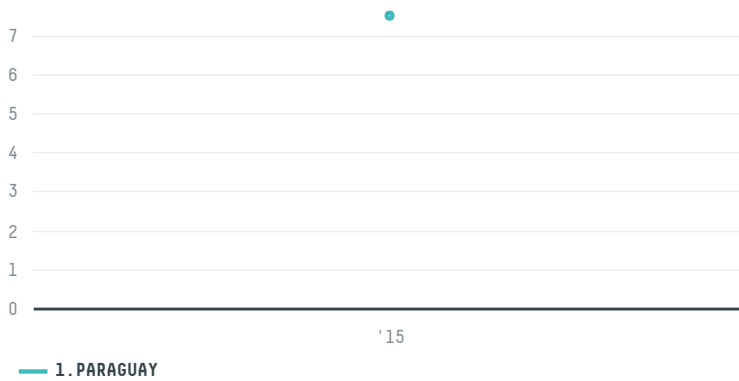

TOP DESTINATION COUNTRIES OF CORN EXPORTED BY BAGAGEM IMPORTACAO E EXPORTACAO EIRELI - EPP: