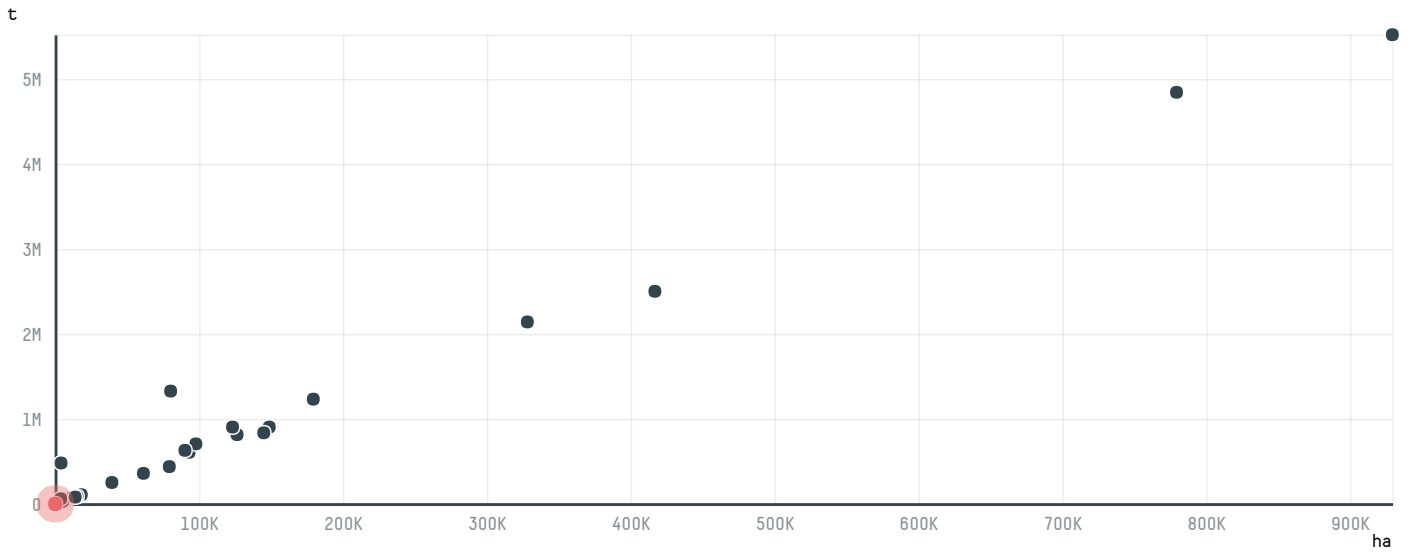

trase

BAGAGEM IMPORTACAO E EXPORTACAO EIRELI - EPP

ACTIVITY COMMODITY COUNTRY YEAR
Exporter **Corn** **Brazil** **2015**

BAGAGEM IMPORTACAO E EXPORTACAO EIRELI - EPP was the 199th largest exporter of corn from BRAZIL in 2015, accounting for 8 tons. As an exporter, BAGAGEM IMPORTACAO E EXPORTACAO EIRELI - EPP sources from 2 municipalities, or 0% of the corn production municipalities. The main destination of the corn exported by BAGAGEM IMPORTACAO E EXPORTACAO EIRELI - EPP is PARAGUAY, accounting for 100% of the total.

TOP DESTINATION COUNTRIES OF CORN EXPORTED BY BAGAGEM IMPORTACAO E EXPORTACAO EIRELI - EPP:

COMPARING COMPANIES EXPORTING CORN FROM BRAZIL IN 2015

Trase is a partnership between

In collaboration with

and many other organizations and individuals.