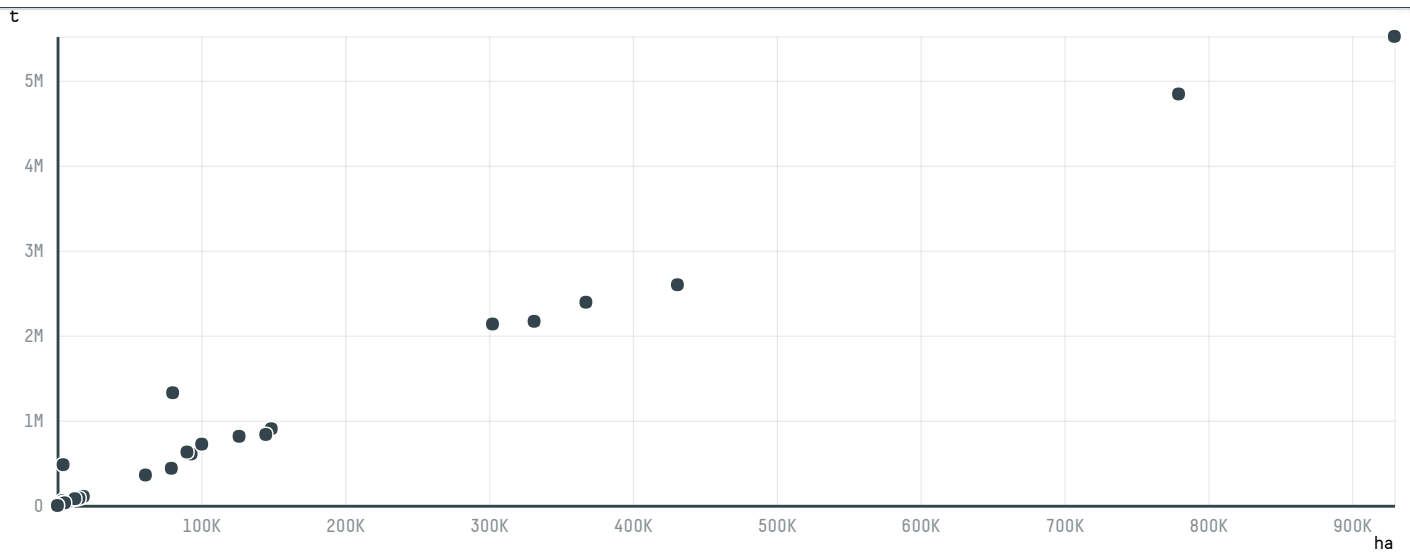

Trase is a partnership between

In collaboration with

and many other organizations and individuals.

Donors

[Terms of Use](#) · [Privacy policy](#) · [Cookie policy](#) · [Contact us](#)