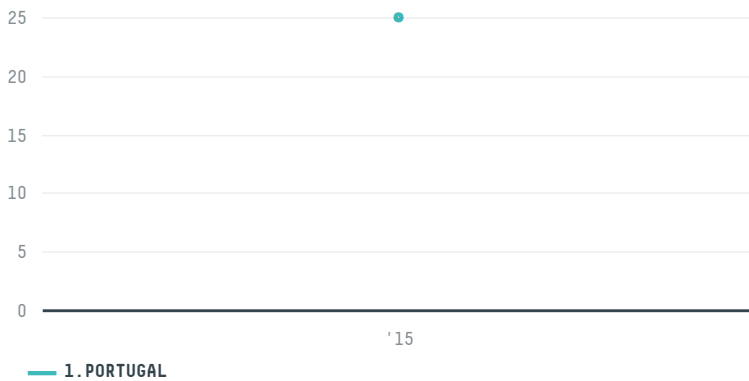

TOP DESTINATION COUNTRIES OF CORN EXPORTED BY UPPER TRADE IMPORTACAO E EXPORTACAO EIRELI - EPP:

COMPARING COMPANIES EXPORTING CORN FROM BRAZIL IN 2015