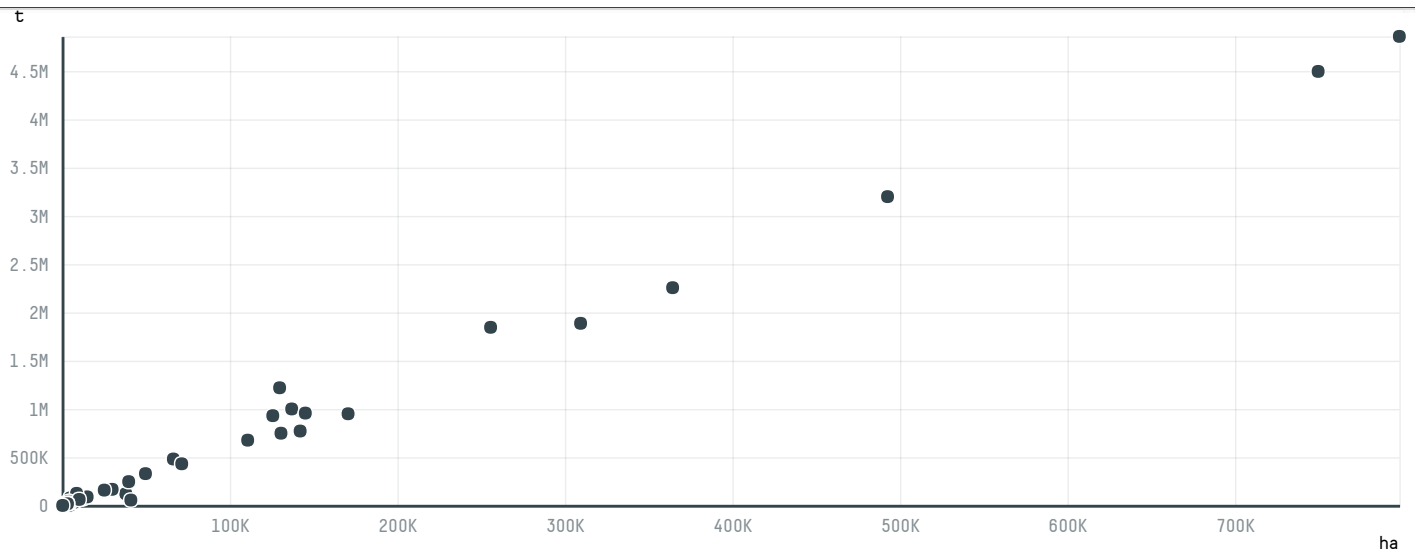

trase

DORAEXPORT COMERCIO INTERNACIONAL LTDA

ACTIVITY COMMODITY COUNTRY YEAR
Exporter **Corn** **Brazil** **2017**

DORAEXPORT COMERCIO INTERNACIONAL LTDA was the 117th largest exporter of corn from BRAZIL in 2017, accounting for 505 tons. As an exporter, DORAEXPORT COMERCIO INTERNACIONAL LTDA sources from 1 municipalities, or 0% of the corn production municipalities. The main destination of the corn exported by DORAEXPORT COMERCIO INTERNACIONAL LTDA is ANGOLA, accounting for 100% of the total.

TOP DESTINATION COUNTRIES OF CORN EXPORTED BY DORAEXPORT COMERCIO INTERNACIONAL LTDA:

COMPARING COMPANIES EXPORTING CORN FROM BRAZIL IN 2017

Trase is a partnership between

In collaboration with

and many other organizations and individuals.