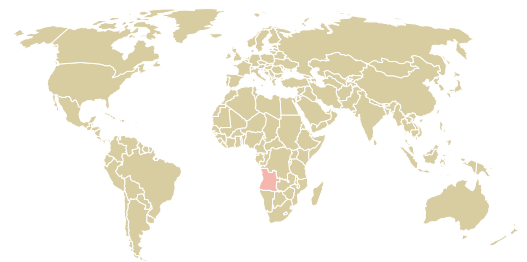

trase

DORAEXPORT COMERCIO INTERNACIONAL LTDA

ACTIVITY COMMODITY COUNTRY YEAR
Exporter **Corn** **Brazil** **2017**

DORAEXPORT COMERCIO INTERNACIONAL LTDA was the 117th largest exporter of corn from BRAZIL in 2017, accounting for 505 tons. As an exporter, DORAEXPORT COMERCIO INTERNACIONAL LTDA sources from 1 municipalities, or 0% of the corn production municipalities. The main destination of the corn exported by DORAEXPORT COMERCIO INTERNACIONAL LTDA is ANGOLA, accounting for 100% of the total.

TOP DESTINATION COUNTRIES OF CORN EXPORTED BY DORAEXPORT COMERCIO INTERNACIONAL LTDA:

COMPARING COMPANIES EXPORTING CORN FROM BRAZIL IN 2017

Trase is a partnership between

In collaboration with

and many other organizations and individuals.