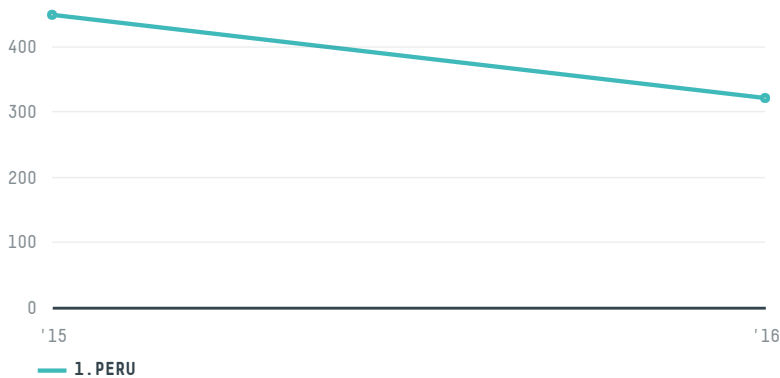

TOP DESTINATION COUNTRIES OF CORN EXPORTED BY BASSO COMERCIO E SERVICOS LTDA - ME: