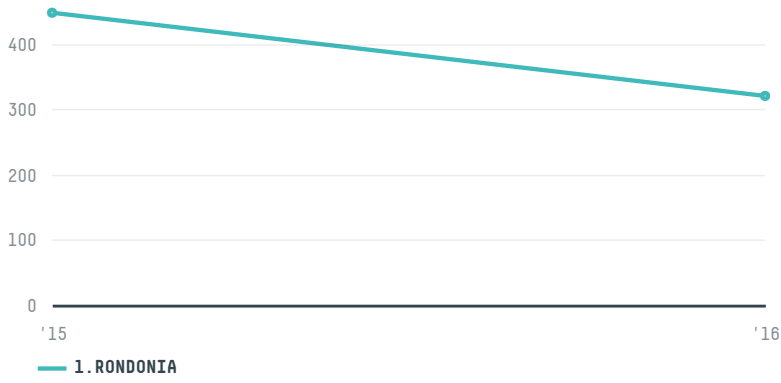

trase

BASSO COMERCIO E SERVICOS LTDA - ME

ACTIVITY: **Exporter group** COMMODITY: **Corn** COUNTRY: **Brazil** YEAR: **2016**

BASSO COMERCIO E SERVICOS LTDA - ME was the 97th largest exporter of corn from BRAZIL in 2016, accounting for 320 tons. This is a 29% decrease vs the previous year. As an exporter, BASSO COMERCIO E SERVICOS LTDA - ME sources from 1 municipalities, or 0% of the corn production municipalities. The main destination of the corn exported by BASSO COMERCIO E SERVICOS LTDA - ME is PERU, accounting for 100% of the total.

TOP DESTINATION COUNTRIES OF CORN EXPORTED BY BASSO COMERCIO E SERVICOS LTDA - ME:

COMPARING COMPANIES EXPORTING CORN FROM BRAZIL IN 2016

Trase is a partnership between

In collaboration with

and many other organizations and individuals.