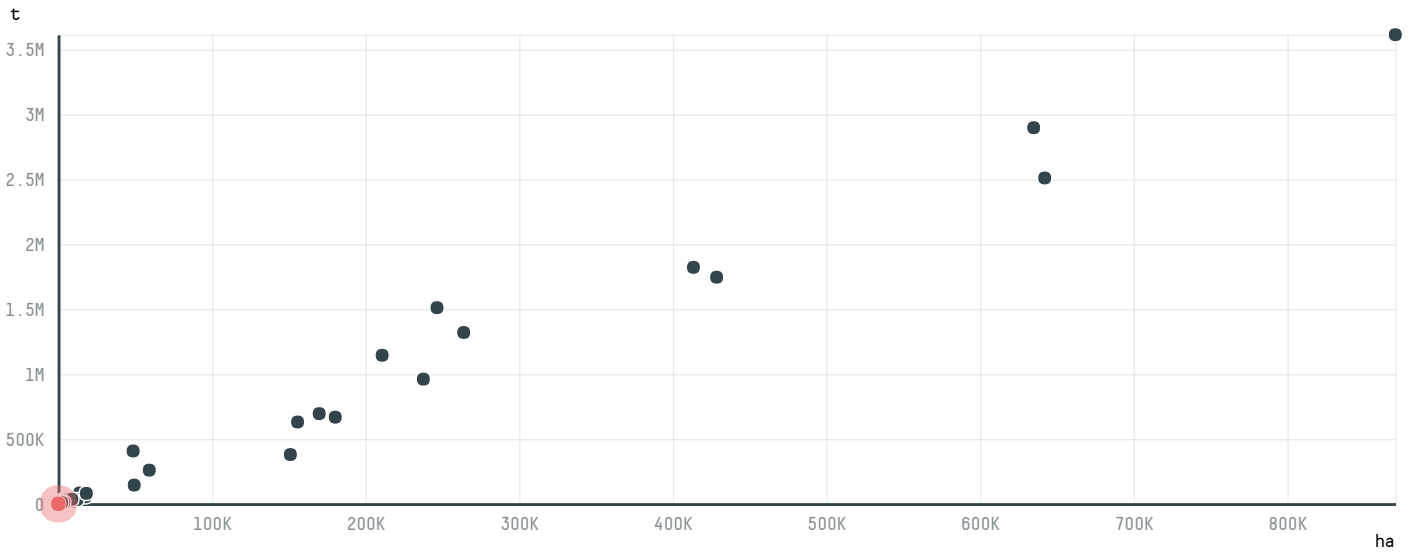

trase

BASSO COMERCIO E SERVICOS LTDA - ME

ACTIVITY: **Exporter group** COMMODITY: **Corn** COUNTRY: **Brazil** YEAR: **2016**

BASSO COMERCIO E SERVICOS LTDA - ME was the 97th largest exporter of corn from BRAZIL in 2016, accounting for 320 tons. This is a 29% decrease vs the previous year. As an exporter, BASSO COMERCIO E SERVICOS LTDA - ME sources from 1 municipalities, or 0% of the corn production municipalities. The main destination of the corn exported by BASSO COMERCIO E SERVICOS LTDA - ME is PERU, accounting for 100% of the total.

TOP DESTINATION COUNTRIES OF CORN EXPORTED BY BASSO COMERCIO E SERVICOS LTDA - ME:

COMPARING COMPANIES EXPORTING CORN FROM BRAZIL IN 2016

Trase is a partnership between

In collaboration with

and many other organizations and individuals.