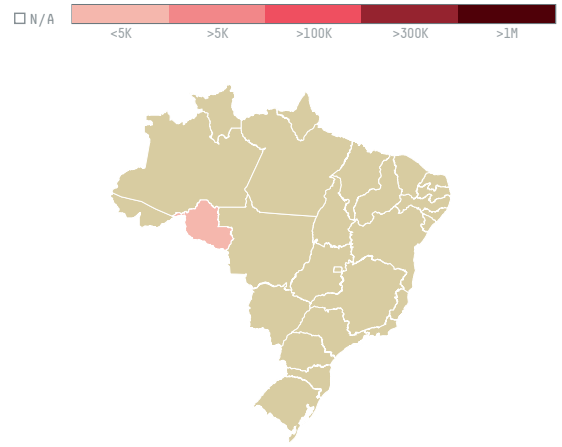

trase

BASSO COMERCIO E SERVICOS LTDA - ME

ACTIVITY: **Exporter group** COMMODITY: **Corn** COUNTRY: **Brazil** YEAR: **2016**

BASSO COMERCIO E SERVICOS LTDA - ME was the 97th largest exporter of corn from BRAZIL in 2016, accounting for 320 tons. This is a 29% decrease vs the previous year. As an exporter, BASSO COMERCIO E SERVICOS LTDA - ME sources from 1 municipalities, or 0% of the corn production municipalities. The main destination of the corn exported by BASSO COMERCIO E SERVICOS LTDA - ME is PERU, accounting for 100% of the total.

TOP DESTINATION COUNTRIES OF CORN EXPORTED BY BASSO COMERCIO E SERVICOS LTDA - ME:

COMPARING COMPANIES EXPORTING CORN FROM BRAZIL IN 2016

Trase is a partnership between

In collaboration with

and many other organizations and individuals.