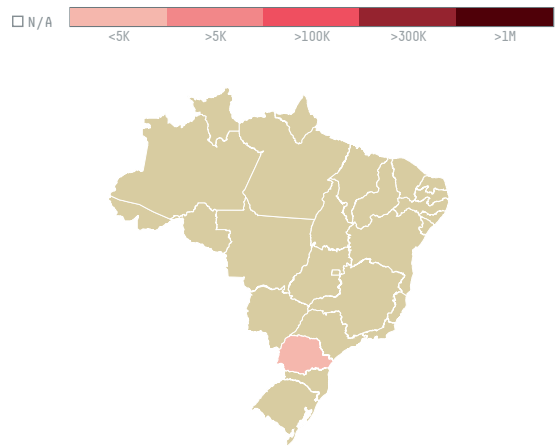

COMPARING COMPANIES EXPORTING CORN FROM BRAZIL IN 2015

Trase is a partnership between

In collaboration with

and many other organizations and individuals.

Donors

[Terms of Use](#) · [Privacy policy](#) · [Cookie policy](#) · [Contact us](#)

This website uses cookies to provide you with an improved user experience. By continuing to browse this site, you consent to the use of cookies and similar technologies. Please visit our [privacy policy](#) for further details.

I AGREE