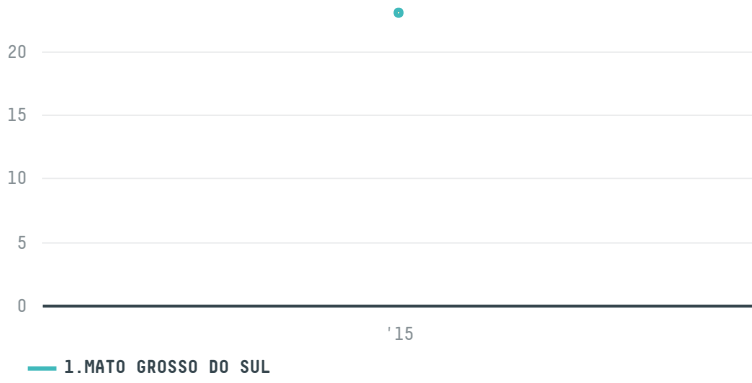

COMPARING COMPANIES EXPORTING CORN FROM BRAZIL IN 2015

Trase is a partnership between

In collaboration with

and many other organizations and individuals.

Donors

[Terms of Use](#) · [Privacy policy](#) · [Cookie policy](#) · [Contact us](#)

This website uses cookies to provide you with an improved user experience. By continuing to browse this site, you consent to the use of cookies and similar technologies. Please visit our [privacy policy](#) for further details.

I AGREE