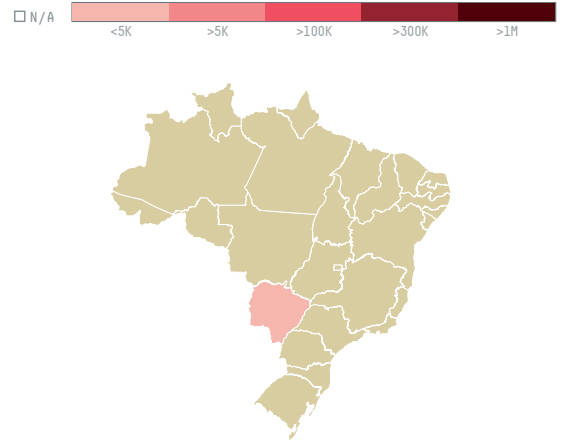

COMPARING COMPANIES EXPORTING CORN FROM BRAZIL IN 2015

Trase is a partnership between

In collaboration with

and many other organizations and individuals.

Donors

[Terms of Use](#) · [Privacy policy](#) · [Cookie policy](#) · [Contact us](#)

This website uses cookies to provide you with an improved user experience. By continuing to browse this site, you consent to the use of cookies and similar technologies. Please visit our [privacy policy](#) for further details.

I AGREE