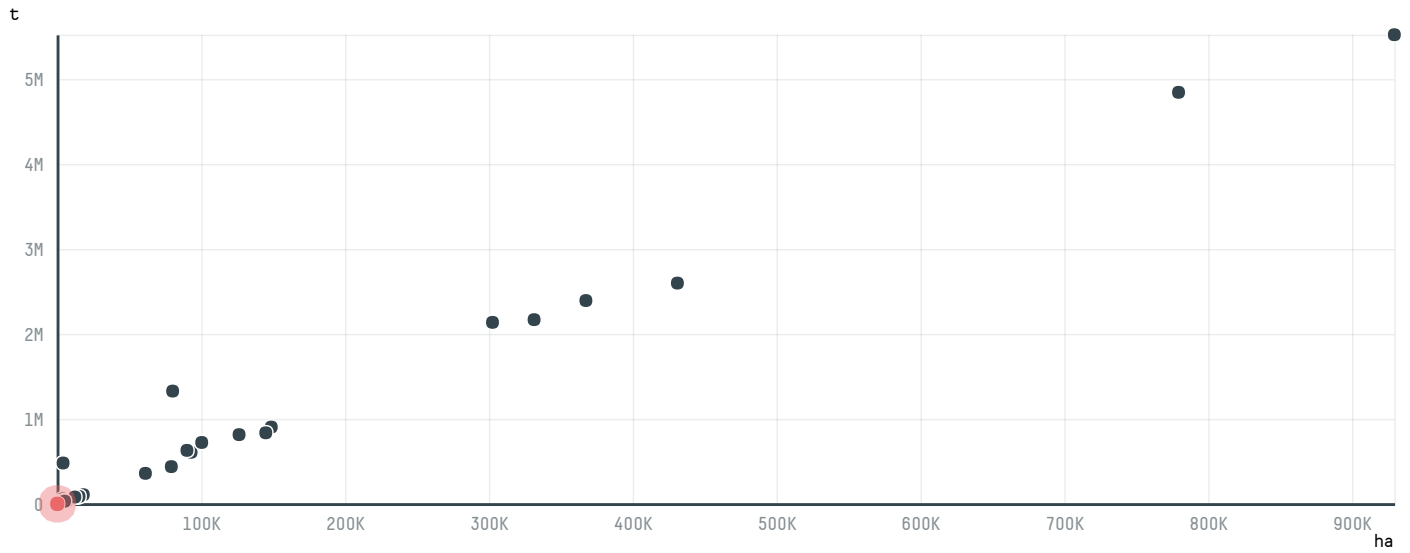

COMPARING COMPANIES EXPORTING CORN FROM BRAZIL IN 2015

Trase is a partnership between

In collaboration with

and many other organizations and individuals.

Donors

[Terms of Use](#) · [Privacy policy](#) · [Cookie policy](#) · [Contact us](#)

This website uses cookies to provide you with an improved user experience. By continuing to browse this site, you consent to the use of cookies and similar technologies. Please visit our [privacy policy](#) for further details.

I AGREE