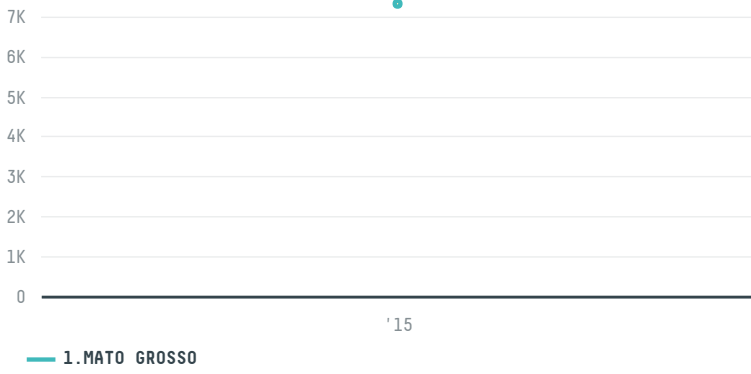

COMPARING COMPANIES EXPORTING CORN FROM BRAZIL IN 2015

Trase is a partnership between

In collaboration with

and many other organizations and individuals.

Donors

[Terms of Use](#) · [Privacy policy](#) · [Cookie policy](#) · [Contact us](#)

This website uses cookies to provide you with an improved user experience. By continuing to browse this site, you consent to the use of cookies and similar technologies. Please visit our [privacy policy](#) for further details.

I AGREE