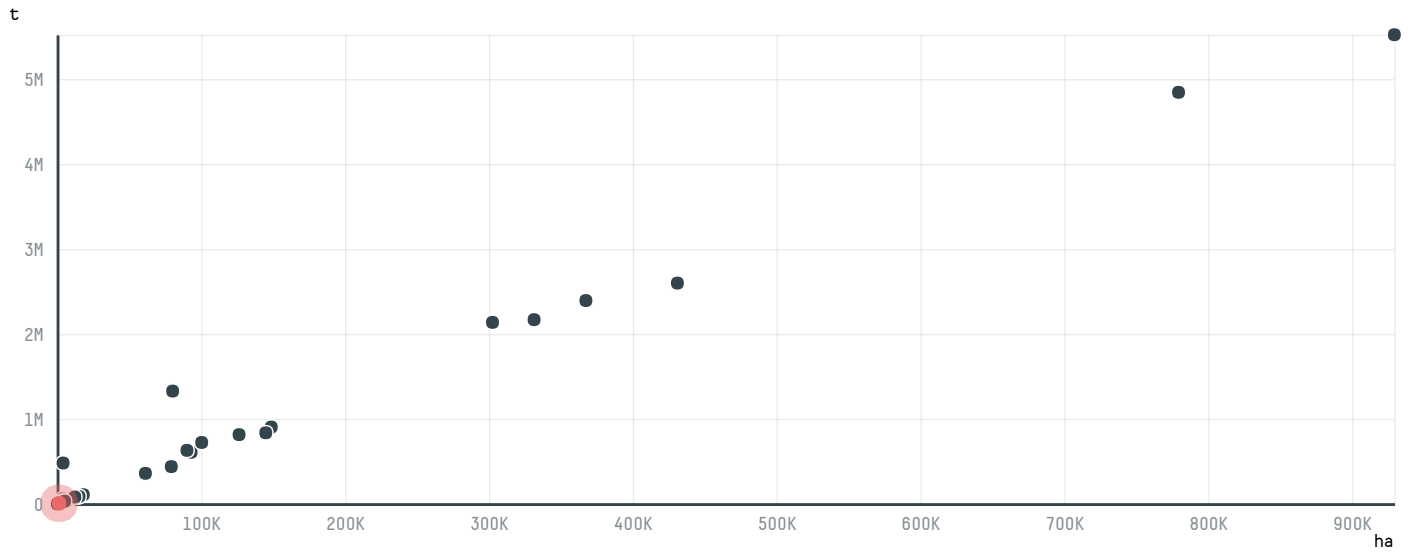

trase

FEX COMERCIAL EXPORTADORA E IMPORTADORA LTDA

ACTIVITY: **Exporter group** COMMODITY: **Corn** COUNTRY: **Brazil** YEAR: **2015**

FEX COMERCIAL EXPORTADORA E IMPORTADORA LTDA was the 66th largest exporter of corn from BRAZIL in 2015, accounting for 7 thousand tons. As an exporter, FEX COMERCIAL EXPORTADORA E IMPORTADORA LTDA sources from 1 municipalities, or 0% of the corn production municipalities. The main destination of the corn exported by FEX COMERCIAL EXPORTADORA E IMPORTADORA LTDA is VIETNAM, accounting for 93% of the total.

TOP DESTINATION COUNTRIES OF CORN EXPORTED BY FEX COMERCIAL EXPORTADORA E IMPORTADORA LTDA:

COMPARING COMPANIES EXPORTING CORN FROM BRAZIL IN 2015

Trase is a partnership between

In collaboration with

and many other organizations and individuals.