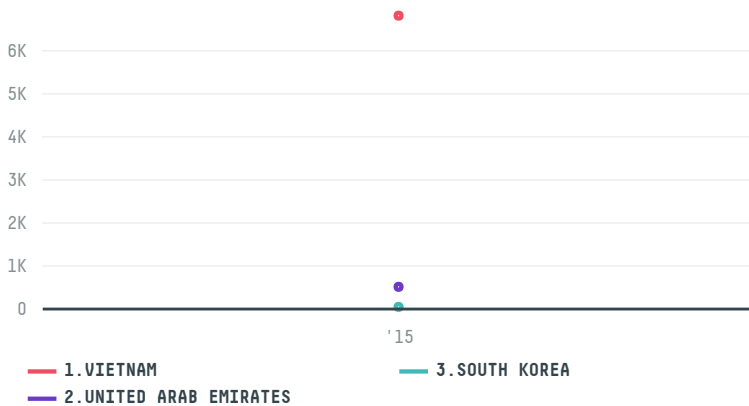

trase

FEX COMERCIAL EXPORTADORA E IMPORTADORA LTDA

ACTIVITY: **Exporter group** COMMODITY: **Corn** COUNTRY: **Brazil** YEAR: **2015**

FEX COMERCIAL EXPORTADORA E IMPORTADORA LTDA was the 66th largest exporter of corn from BRAZIL in 2015, accounting for 7 thousand tons. As an exporter, FEX COMERCIAL EXPORTADORA E IMPORTADORA LTDA sources from 1 municipalities, or 0% of the corn production municipalities. The main destination of the corn exported by FEX COMERCIAL EXPORTADORA E IMPORTADORA LTDA is VIETNAM, accounting for 93% of the total.

TOP DESTINATION COUNTRIES OF CORN EXPORTED BY FEX COMERCIAL EXPORTADORA E IMPORTADORA LTDA:

COMPARING COMPANIES EXPORTING CORN FROM BRAZIL IN 2015

Trase is a partnership between

In collaboration with

and many other organizations and individuals.