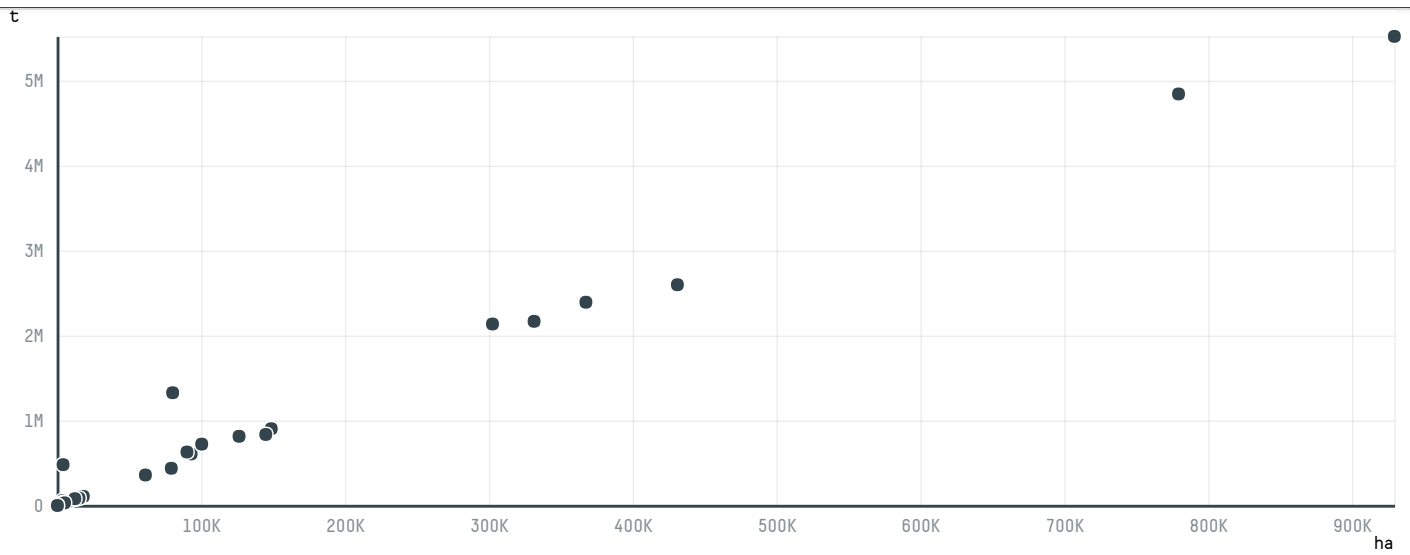

trase

RARO DISTRIBUIDORA IMPORTACAO E EXPORTACAO LTDA - EPP

ACTIVITY	COMMODITY	COUNTRY	YEAR
Exporter group	Corn	Brazil	2015

RARO DISTRIBUIDORA IMPORTACAO E EXPORTACAO LTDA - EPP was the 151st largest exporter of corn from BRAZIL in 2015, accounting for 92 tons. As an exporter, RARO DISTRIBUIDORA IMPORTACAO E EXPORTACAO LTDA - EPP sources from 1 municipalities, or 0% of the corn production municipalities. The main destination of the corn exported by RARO DISTRIBUIDORA IMPORTACAO E EXPORTACAO LTDA - EPP is PERU, accounting for 100% of the total.

TOP DESTINATION COUNTRIES OF CORN EXPORTED BY RARO DISTRIBUIDORA IMPORTACAO E EXPORTACAO LTDA - EPP:

□ N/A <5K >5K >100K >300K >1M

COMPARING COMPANIES EXPORTING CORN FROM BRAZIL IN 2015

Trase is a partnership between