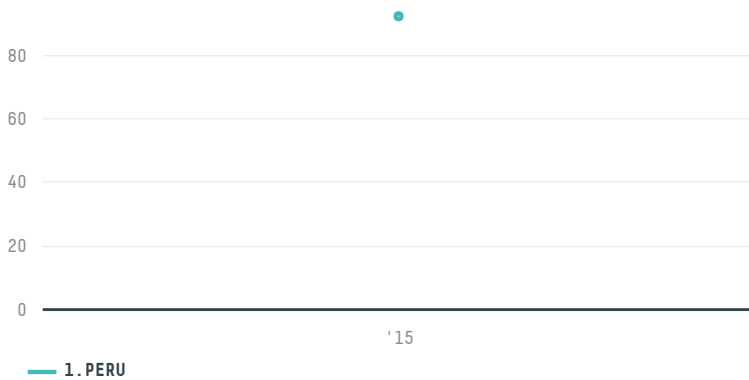

TOP DESTINATION COUNTRIES OF CORN EXPORTED BY RARO DISTRIBUIDORA IMPORTACAO E EXPORTACAO LTDA - EPP:

□ N/A <5K >5K >100K >300K >1M