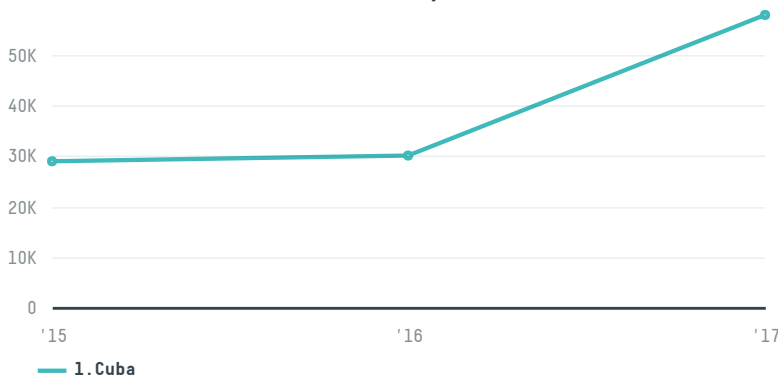

TOP DESTINATION COUNTRIES OF CORN EXPORTED BY CASILLO COMMODITIES BRASIL S/A:

COMPARING COMPANIES EXPORTING CORN FROM BRAZIL IN 2017