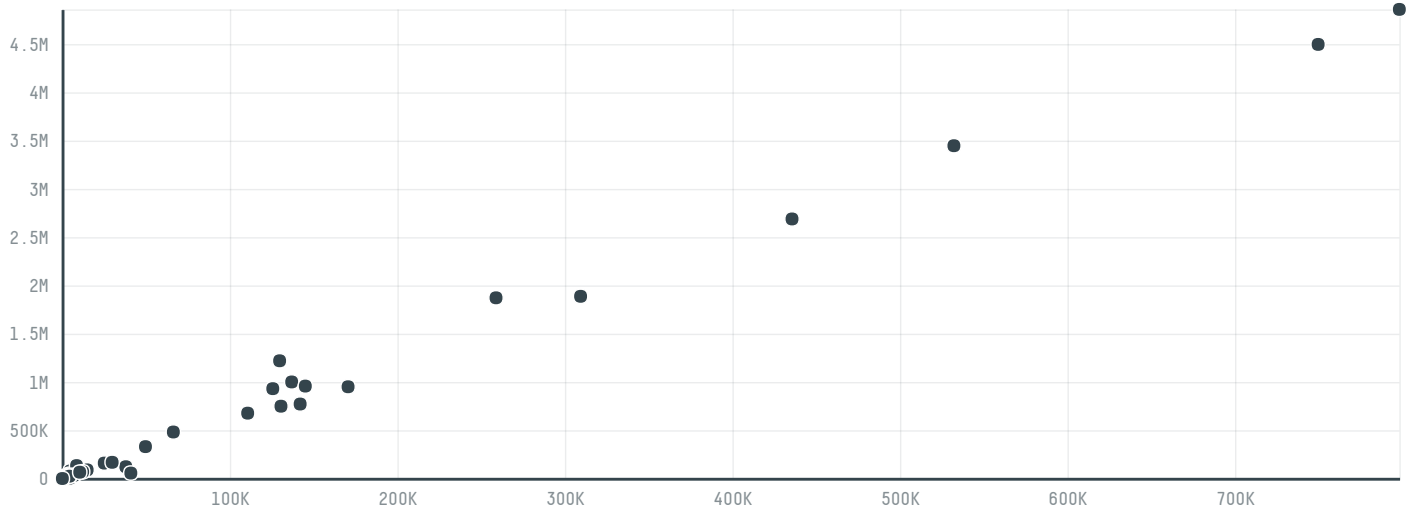

trase

Casillo commodities brasil s/a

ACTIVITY: **Exporter group** COMMODITY: **Corn** COUNTRY: **Brazil** YEAR: **2017**

Casillo commodities brasil s/a was the 30th largest exporter of corn from BRAZIL in 2017, accounting for 58 thousand tons. This is a 93% increase vs the previous year. As an exporter, Casillo commodities brasil s/a sources from 1 municipalities, or 0% of the corn production municipalities. The main destination of the corn exported by Casillo commodities brasil s/a is Cuba, accounting for 100% of the total.

TOP DESTINATION COUNTRIES OF CORN EXPORTED BY CASILLO COMMODITIES BRASIL S/A:

COMPARING COMPANIES EXPORTING CORN FROM BRAZIL IN 2017

Trase is a partnership between

In collaboration with

and many other organizations and individuals.