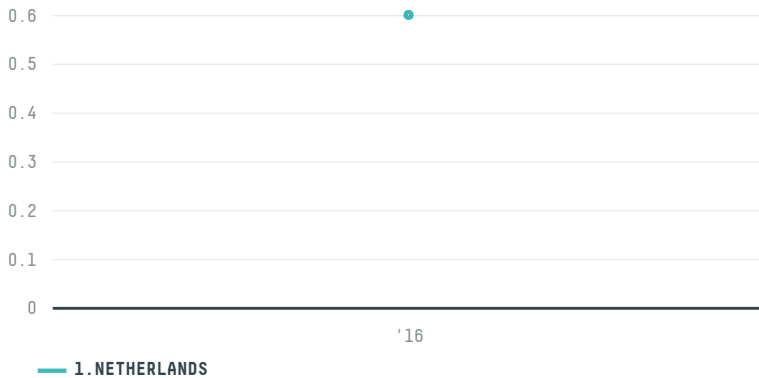

TOP DESTINATION COUNTRIES OF CORN EXPORTED BY IDB DO BRASIL TRADING LTDA:

COMPARING COMPANIES EXPORTING CORN FROM BRAZIL IN 2016