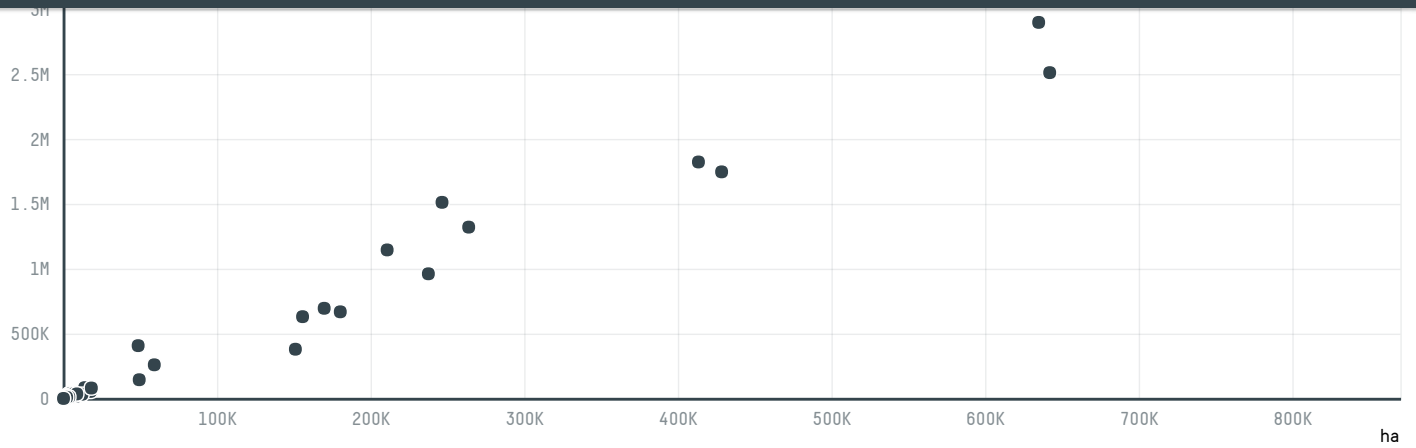

trase

IDB DO BRASIL TRADING LTDA

ACTIVITY: **Exporter group** COMMODITY: **Corn** COUNTRY: **Brazil** YEAR: **2016**

IDB DO BRASIL TRADING LTDA was the 184th largest exporter of corn from BRAZIL in 2016, accounting for 1 tons. As an exporter, IDB DO BRASIL TRADING LTDA sources from 1 municipalities, or 0% of the corn production municipalities. The main destination of the corn exported by IDB DO BRASIL TRADING LTDA is NETHERLANDS, accounting for 100% of the total.

TOP DESTINATION COUNTRIES OF CORN EXPORTED BY IDB DO BRASIL TRADING LTDA:

COMPARING COMPANIES EXPORTING CORN FROM BRAZIL IN 2016

Trase is a partnership between

In collaboration with

and many other organizations and individuals.