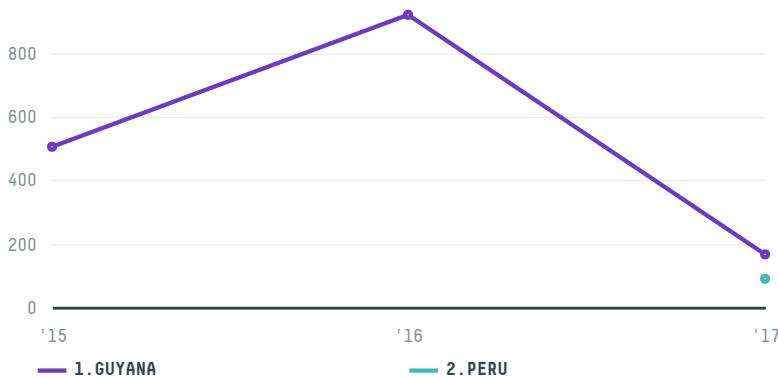

trase

AGRONUTRI NUTRICA0 ANIMAL EIRELI - EPP

ACTIVITY EXPORTER group COMMODITY Corn COUNTRY Brazil YEAR 2017

AGRONUTRI NUTRICA0 ANIMAL EIRELI - EPP was the 124th largest exporter of corn from BRAZIL in 2017, accounting for 260 tons. This is a 72% decrease vs the previous year. As an exporter, AGRONUTRI NUTRICA0 ANIMAL EIRELI - EPP sources from 1 municipalities, or 0% of the corn production municipalities. The main destination of the corn exported by AGRONUTRI NUTRICA0 ANIMAL EIRELI - EPP is GUYANA, accounting for 65% of the total.

TOP DESTINATION COUNTRIES OF CORN EXPORTED BY AGRONUTRI NUTRICA0 ANIMAL EIRELI - EPP:

Legend: N/A, <5K, >5K, >100K, >300K, >1M

COMPARING COMPANIES EXPORTING CORN FROM BRAZIL IN 2017

Trase is a partnership between