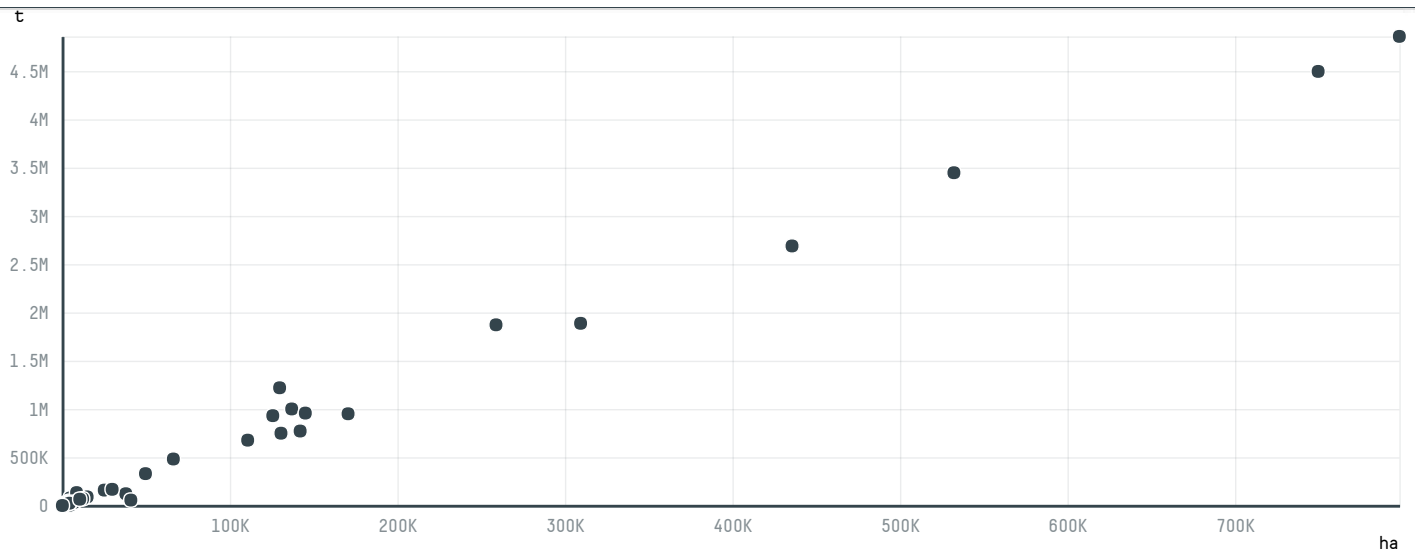

trase

AGRONUTRI NUTRICA0 ANIMAL EIRELI - EPP

ACTIVITY EXPORTER group COMMODITY Corn COUNTRY Brazil YEAR 2017

AGRONUTRI NUTRICA0 ANIMAL EIRELI - EPP was the 124th largest exporter of corn from BRAZIL in 2017, accounting for 260 tons. This is a 72% decrease vs the previous year. As an exporter, AGRONUTRI NUTRICA0 ANIMAL EIRELI - EPP sources from 1 municipalities, or 0% of the corn production municipalities. The main destination of the corn exported by AGRONUTRI NUTRICA0 ANIMAL EIRELI - EPP is GUYANA, accounting for 65% of the total.

TOP DESTINATION COUNTRIES OF CORN EXPORTED BY AGRONUTRI NUTRICA0 ANIMAL EIRELI - EPP:

Legend: N/A, <5K, >5K, >100K, >300K, >1M

COMPARING COMPANIES EXPORTING CORN FROM BRAZIL IN 2017

Trase is a partnership between