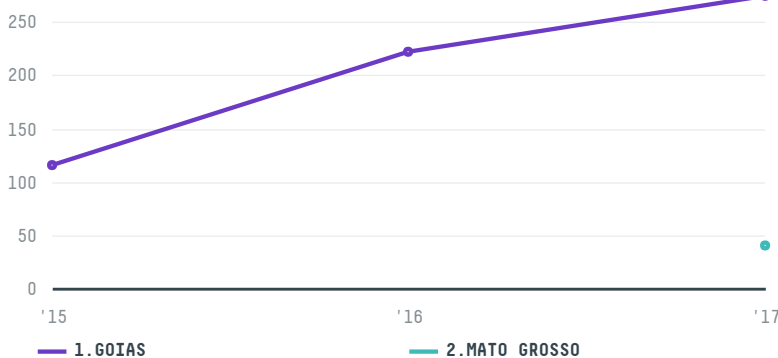

TOP DESTINATION COUNTRIES OF CORN EXPORTED BY REI DO MILHO ALIMENTOS LTDA: