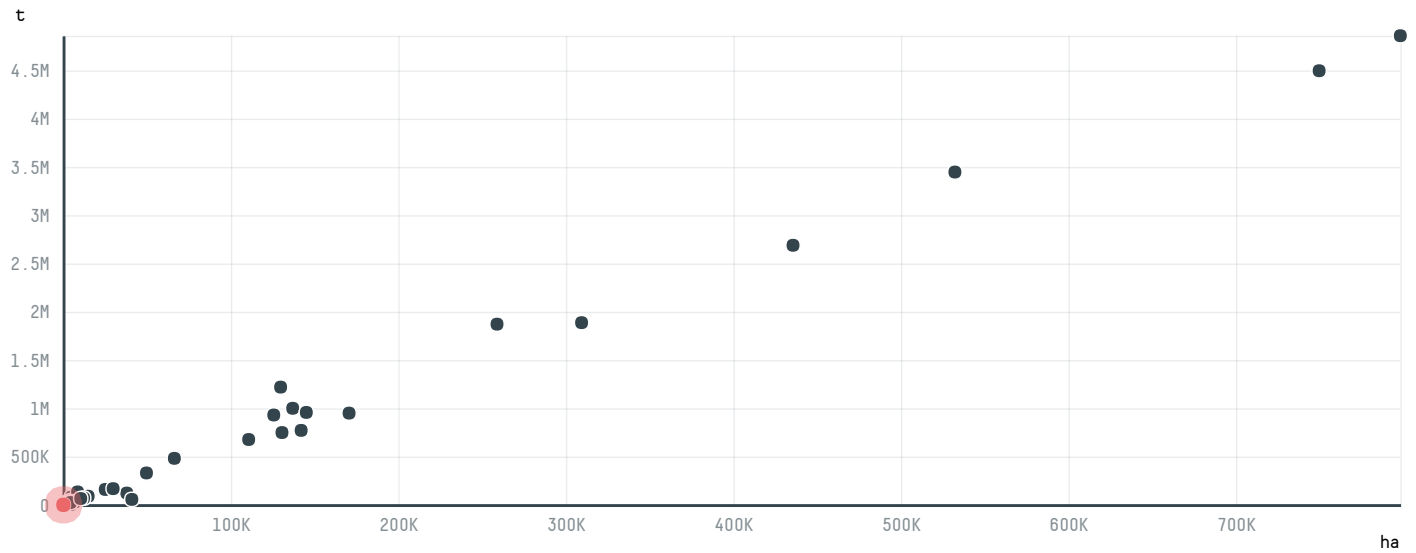

trase

REI DO MILHO ALIMENTOS LTDA

ACTIVITY: **Exporter group** COMMODITY: **Corn** COUNTRY: **Brazil** YEAR: **2017**

REI DO MILHO ALIMENTOS LTDA was the 119th largest exporter of corn from BRAZIL in 2017, accounting for 316 tons. This is a 42% increase vs the previous year. As an exporter, REI DO MILHO ALIMENTOS LTDA sources from 2 municipalities, or 0% of the corn production municipalities. The main destination of the corn exported by REI DO MILHO ALIMENTOS LTDA is PANAMA, accounting for 64% of the total.

TOP DESTINATION COUNTRIES OF CORN EXPORTED BY REI DO MILHO ALIMENTOS LTDA:

COMPARING COMPANIES EXPORTING CORN FROM BRAZIL IN 2017

Trase is a partnership between

In collaboration with

and many other organizations and individuals.