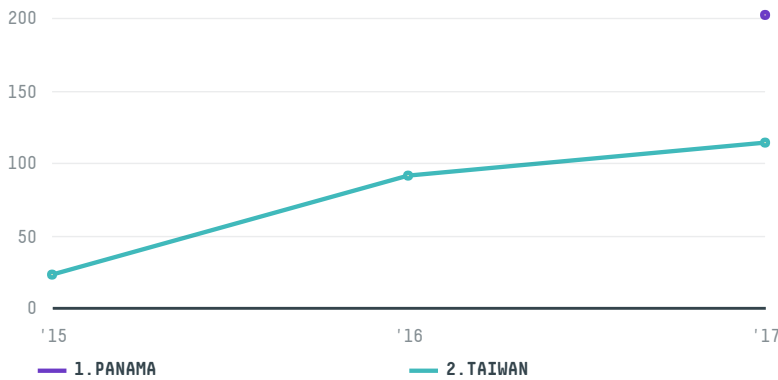

TOP DESTINATION COUNTRIES OF CORN EXPORTED BY REI DO MILHO ALIMENTOS LTDA: