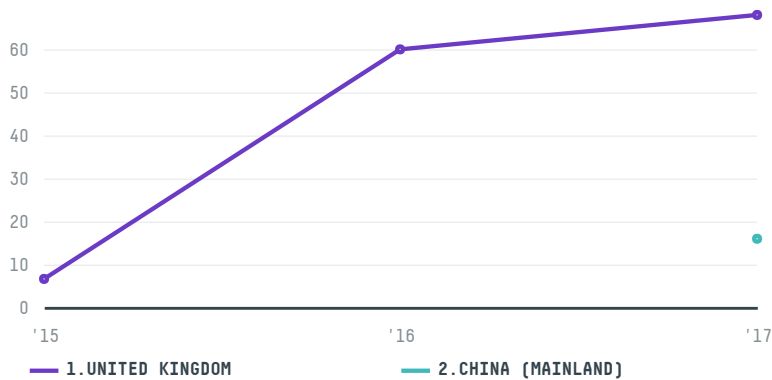

TOP DESTINATION COUNTRIES OF CORN EXPORTED BY FECULARIA MUNDO NOVO LTDA:

COMPARING COMPANIES EXPORTING CORN FROM BRAZIL IN 2017