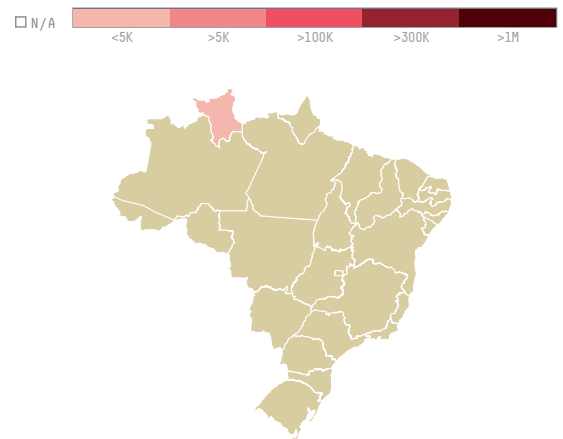

trase

Invepar construtora ltda - me

ACTIVITY COMMODITY COUNTRY YEAR
Exporter **Corn** **Brazil** **2015**

Invepar construtora ltda - me was the 159th largest exporter of corn from BRAZIL in 2015, accounting for 84 tons. As an exporter, Invepar construtora ltda - me sources from 1 municipalities, or 0% of the corn production municipalities. The main destination of the corn exported by Invepar construtora ltda - me is Guyana, accounting for 100% of the total.

TOP DESTINATION COUNTRIES OF CORN EXPORTED BY INVEPAR CONSTRUTORA LTDA - ME:

COMPARING COMPANIES EXPORTING CORN FROM BRAZIL IN 2015

Trase is a partnership between

 Stockholm Environment Institute

 Global Canopy Programme