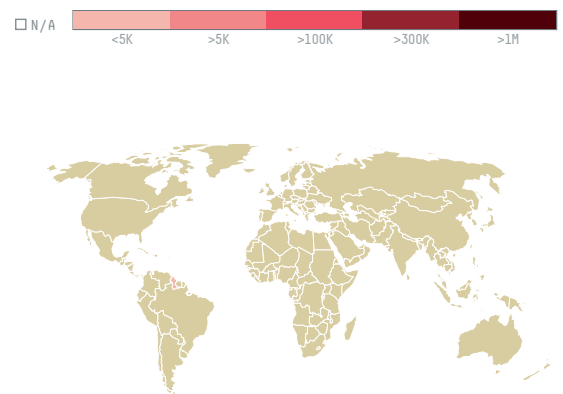

trase

Invepar construtora ltda - me

ACTIVITY COMMODITY COUNTRY YEAR
Exporter **Corn** **Brazil** **2015**

Invepar construtora ltda - me was the 159th largest exporter of corn from BRAZIL in 2015, accounting for 84 tons. As an exporter, Invepar construtora ltda - me sources from 1 municipalities, or 0% of the corn production municipalities. The main destination of the corn exported by Invepar construtora ltda - me is Guyana, accounting for 100% of the total.

TOP DESTINATION COUNTRIES OF CORN EXPORTED BY INVEPAR CONSTRUTORA LTDA - ME:

COMPARING COMPANIES EXPORTING CORN FROM BRAZIL IN 2015

Trase is a partnership between

 Stockholm Environment Institute

 Global Canopy Programme