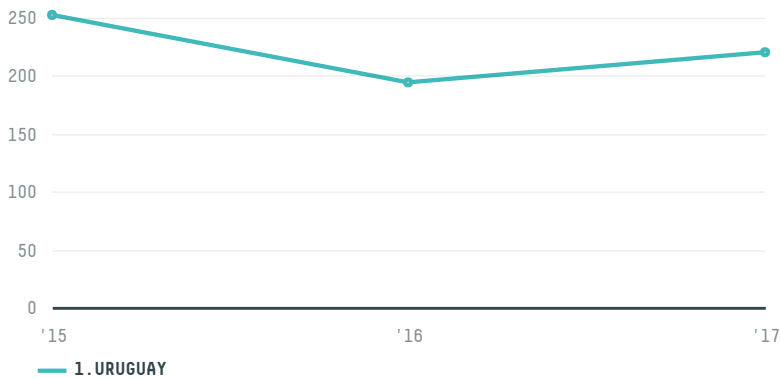

TOP DESTINATION COUNTRIES OF CORN EXPORTED BY PILAO AMIDOS LTDA.: