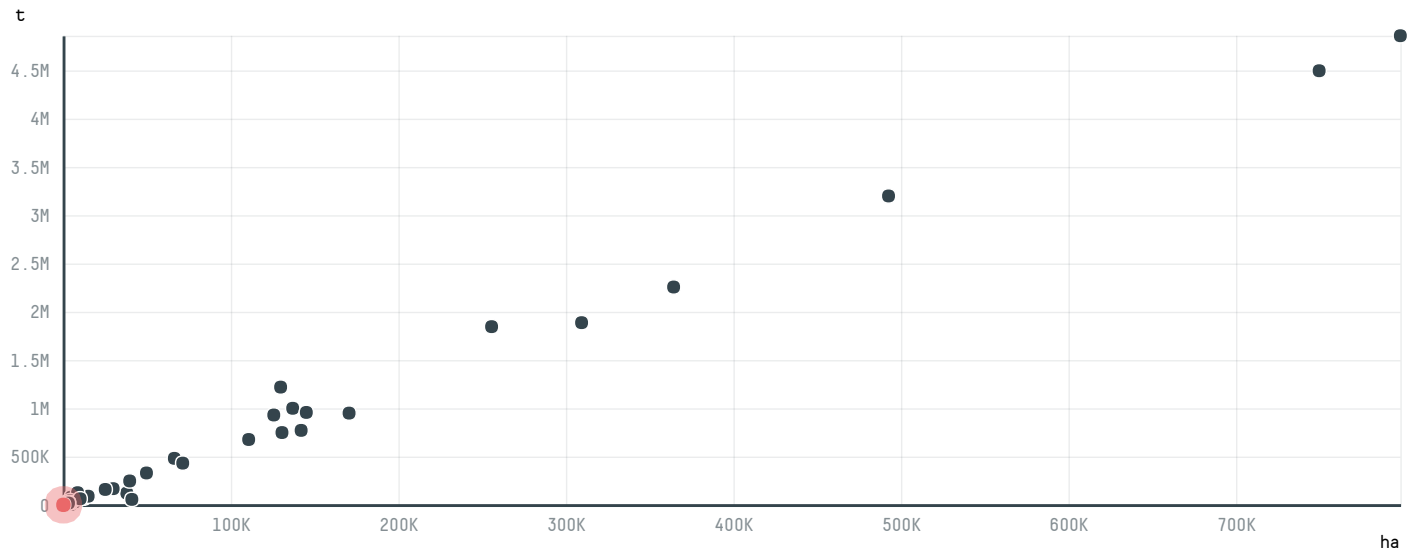

trase

PILAO AMIDOS LTDA.

ACTIVITY: **Exporter**
COMMODITY: **Corn**
COUNTRY: **Brazil**
YEAR: **2017**

PILAO AMIDOS LTDA. was the 133rd largest exporter of corn from BRAZIL in 2017, accounting for 220 tons. This is a 43% decrease vs the previous year. As an exporter, PILAO AMIDOS LTDA. sources from 1 municipalities, or 0% of the corn production municipalities. The main destination of the corn exported by PILAO AMIDOS LTDA. is URUGUAY, accounting for 100% of the total.

TOP DESTINATION COUNTRIES OF CORN EXPORTED BY PILAO AMIDOS LTDA.:

COMPARING COMPANIES EXPORTING CORN FROM BRAZIL IN 2017

Trase is a partnership between

In collaboration with

and many other organizations and individuals.