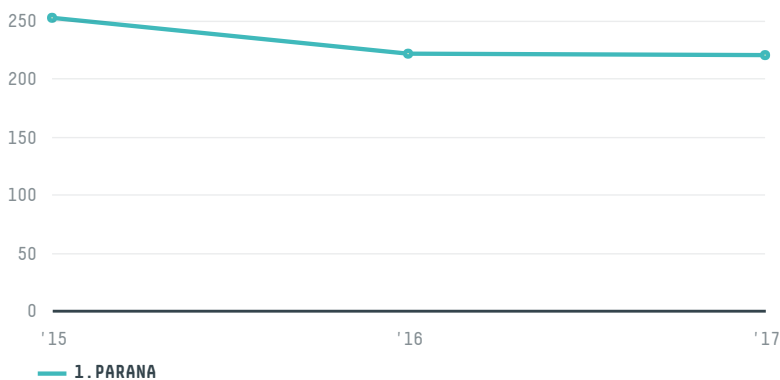

TOP DESTINATION COUNTRIES OF CORN EXPORTED BY PILAO AMIDOS LTDA.: