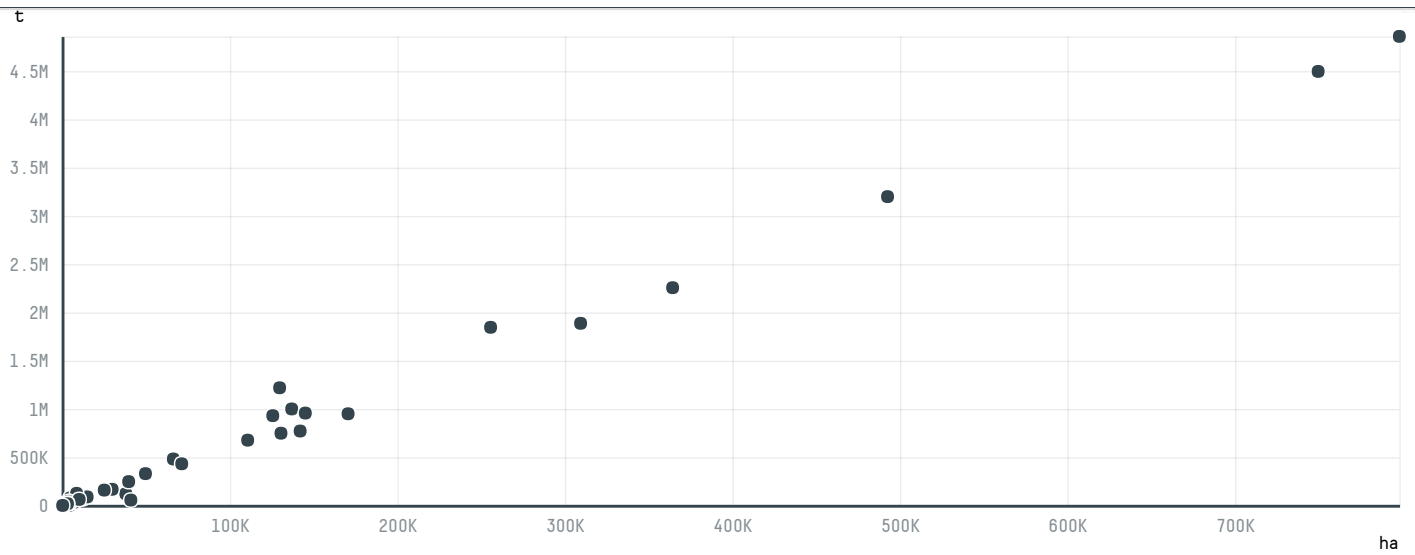

trase

AGRONUTRI NUTRICA0 ANIMAL EIRELI - EPP

ACTIVITY COMMODITY COUNTRY YEAR
Exporter **Corn** **Brazil** **2017**

AGRONUTRI NUTRICA0 ANIMAL EIRELI - EPP was the 131st largest exporter of corn from BRAZIL in 2017, accounting for 260 tons. This is a 72% decrease vs the previous year. As an exporter, AGRONUTRI NUTRICA0 ANIMAL EIRELI - EPP sources from 1 municipalities, or 0% of the corn production municipalities. The main destination of the corn exported by AGRONUTRI NUTRICA0 ANIMAL EIRELI - EPP is GUYANA, accounting for 65% of the total.

TOP DESTINATION COUNTRIES OF CORN EXPORTED BY AGRONUTRI NUTRICA0 ANIMAL EIRELI - EPP:

□ N/A <5K >5K >100K >300K >1M

COMPARING COMPANIES EXPORTING CORN FROM BRAZIL IN 2017

Trase is a partnership between

In collaboration with