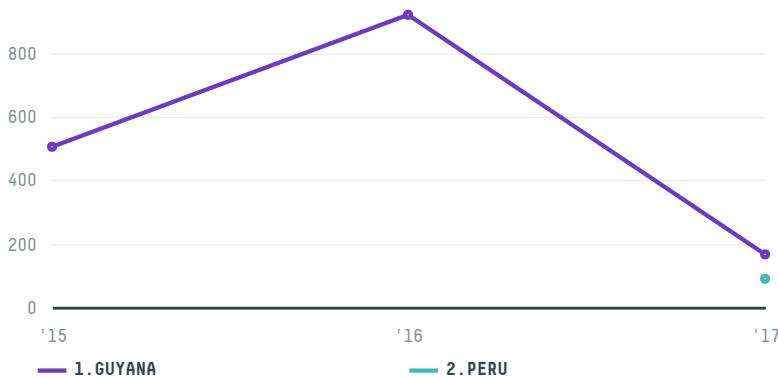

trase

AGRONUTRI NUTRICA0 ANIMAL EIRELI - EPP

ACTIVITY COMMODITY COUNTRY YEAR
Exporter **Corn** **Brazil** **2017**

AGRONUTRI NUTRICA0 ANIMAL EIRELI - EPP was the 131st largest exporter of corn from BRAZIL in 2017, accounting for 260 tons. This is a 72% decrease vs the previous year. As an exporter, AGRONUTRI NUTRICA0 ANIMAL EIRELI - EPP sources from 1 municipalities, or 0% of the corn production municipalities. The main destination of the corn exported by AGRONUTRI NUTRICA0 ANIMAL EIRELI - EPP is GUYANA, accounting for 65% of the total.

TOP DESTINATION COUNTRIES OF CORN EXPORTED BY AGRONUTRI NUTRICA0 ANIMAL EIRELI - EPP:

□ N/A <5K >5K >100K >300K >1M

COMPARING COMPANIES EXPORTING CORN FROM BRAZIL IN 2017

Trase is a partnership between

In collaboration with