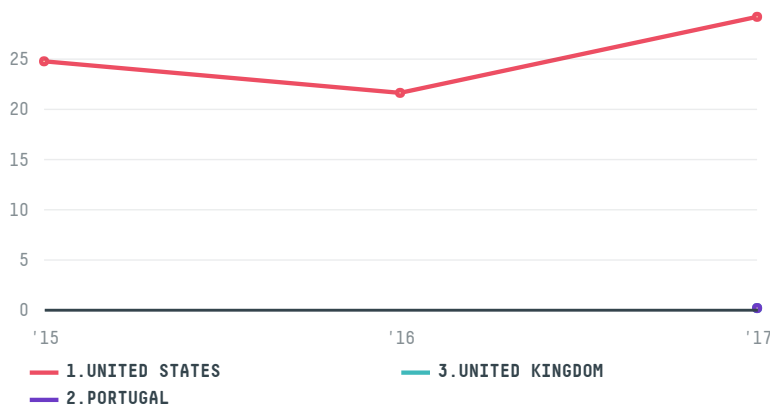

TOP DESTINATION COUNTRIES OF CORN EXPORTED BY COMERCIO E DISTRIBUICAO DE PRODUTOS BR LTDA - EPP:

Legend for map: ☐ N/A, ☐ <5K, ☐ >5K, ☐ >100K, ☐ >300K, ☐ >1M