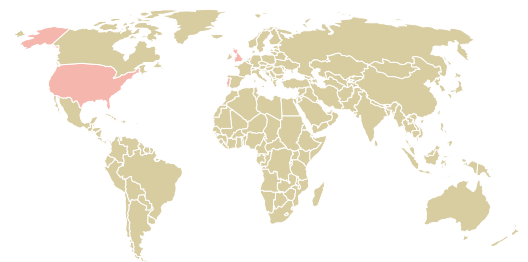

trase

COMERCIO E DISTRIBUICAO DE PRODUTOS BR LTDA - EPP

ACTIVITY: **Exporter**
COMMODITY: **Corn**
COUNTRY: **Brazil**
YEAR: **2017**

COMERCIO E DISTRIBUICAO DE PRODUTOS BR LTDA - EPP was the 161st largest exporter of corn from BRAZIL in 2017, accounting for 29 tons. This is a 34% increase vs the previous year. As an exporter, COMERCIO E DISTRIBUICAO DE PRODUTOS BR LTDA - EPP sources from 1 municipalities, or 0% of the corn production municipalities. The main destination of the corn exported by COMERCIO E DISTRIBUICAO DE PRODUTOS BR LTDA - EPP is UNITED STATES, accounting for 99% of the total.

TOP DESTINATION COUNTRIES OF CORN EXPORTED BY COMERCIO E DISTRIBUICAO DE PRODUTOS BR LTDA - EPP:

Legend for map: N/A, <5K, >5K, >100K, >300K, >1M

COMPARING COMPANIES EXPORTING CORN FROM BRAZIL IN 2017

Trase is a partnership between