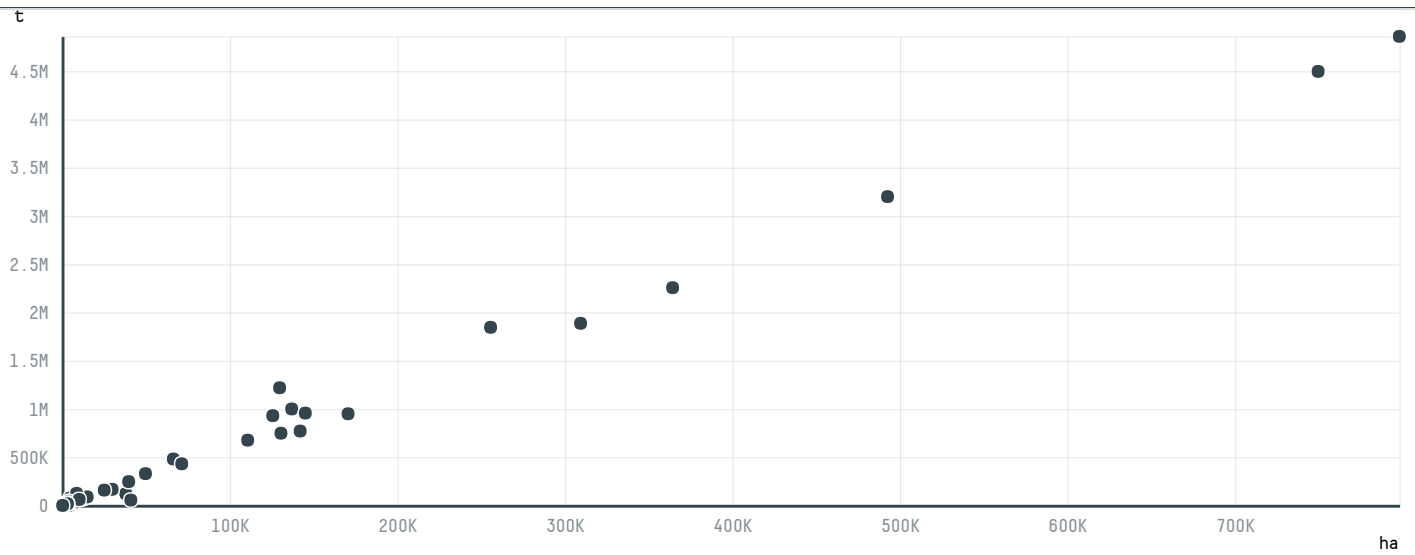

trase

COMERCIO E DISTRIBUICAO DE PRODUTOS BR LTDA - EPP

ACTIVITY: **Exporter**
COMMODITY: **Corn**
COUNTRY: **Brazil**
YEAR: **2017**

COMERCIO E DISTRIBUICAO DE PRODUTOS BR LTDA - EPP was the 161st largest exporter of corn from BRAZIL in 2017, accounting for 29 tons. This is a 34% increase vs the previous year. As an exporter, COMERCIO E DISTRIBUICAO DE PRODUTOS BR LTDA - EPP sources from 1 municipalities, or 0% of the corn production municipalities. The main destination of the corn exported by COMERCIO E DISTRIBUICAO DE PRODUTOS BR LTDA - EPP is UNITED STATES, accounting for 99% of the total.

TOP DESTINATION COUNTRIES OF CORN EXPORTED BY COMERCIO E DISTRIBUICAO DE PRODUTOS BR LTDA - EPP:

Legend for map: N/A, <5K, >5K, >100K, >300K, >1M

COMPARING COMPANIES EXPORTING CORN FROM BRAZIL IN 2017

Trase is a partnership between