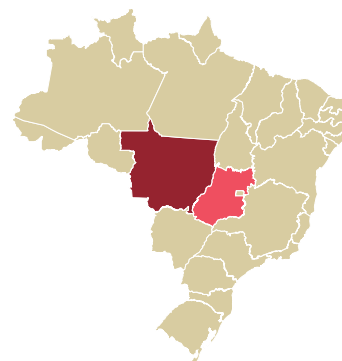

trase

ENGELHART

ACTIVITY: Exporter group
COMMODITY: Corn
COUNTRY: Brazil
YEAR: 2017

ENGELHART was the 8th largest exporter of corn from BRAZIL in 2017, accounting for 1.0 million tons. This is a 24% decrease vs the previous year. As an exporter, ENGELHART sources from 5 municipalities, or 0% of the corn production municipalities. The main destination of the corn exported by ENGELHART is IRAN, accounting for 32% of the total.

TOP DESTINATION COUNTRIES OF CORN EXPORTED BY ENGELHART:

Trase is a partnership between

In collaboration with

and many other organizations and individuals.

Donors

[Terms of Use](#) · [Privacy policy](#) · [Cookie policy](#) · [Contact us](#)