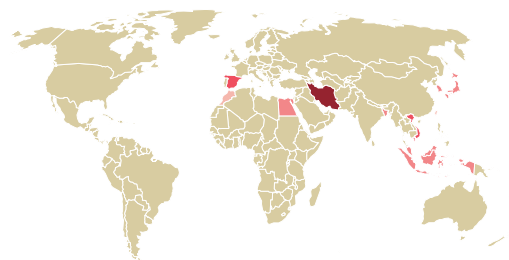

trase

ENGELHART

ACTIVITY: Exporter group
COMMODITY: Corn
COUNTRY: Brazil
YEAR: 2017

ENGELHART was the 8th largest exporter of corn from BRAZIL in 2017, accounting for 1.0 million tons. This is a 24% decrease vs the previous year. As an exporter, ENGELHART sources from 5 municipalities, or 0% of the corn production municipalities. The main destination of the corn exported by ENGELHART is IRAN, accounting for 32% of the total.

TOP DESTINATION COUNTRIES OF CORN EXPORTED BY ENGELHART:

Trase is a partnership between

In collaboration with

and many other organizations and individuals.

Donors

[Terms of Use](#) · [Privacy policy](#) · [Cookie policy](#) · [Contact us](#)