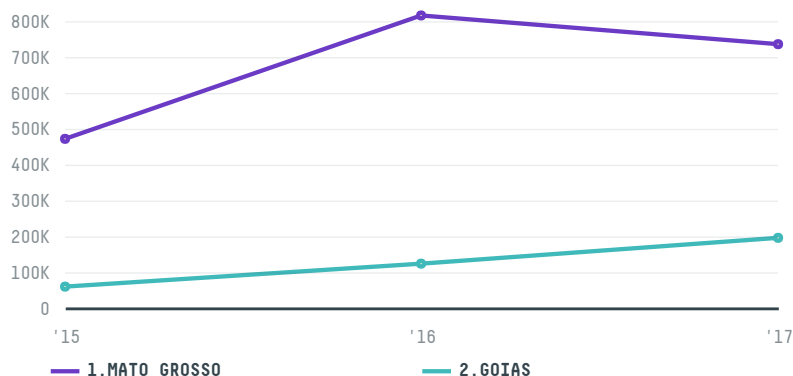

trase

ENGELHART

ACTIVITY: Exporter group
COMMODITY: Corn
COUNTRY: Brazil
YEAR: 2017

ENGELHART was the 8th largest exporter of corn from BRAZIL in 2017, accounting for 1.0 million tons. This is a 24% decrease vs the previous year. As an exporter, ENGELHART sources from 5 municipalities, or 0% of the corn production municipalities. The main destination of the corn exported by ENGELHART is IRAN, accounting for 32% of the total.

TOP DESTINATION COUNTRIES OF CORN EXPORTED BY ENGELHART:

Trase is a partnership between

In collaboration with

and many other organizations and individuals.

Donors

[Terms of Use](#) · [Privacy policy](#) · [Cookie policy](#) · [Contact us](#)