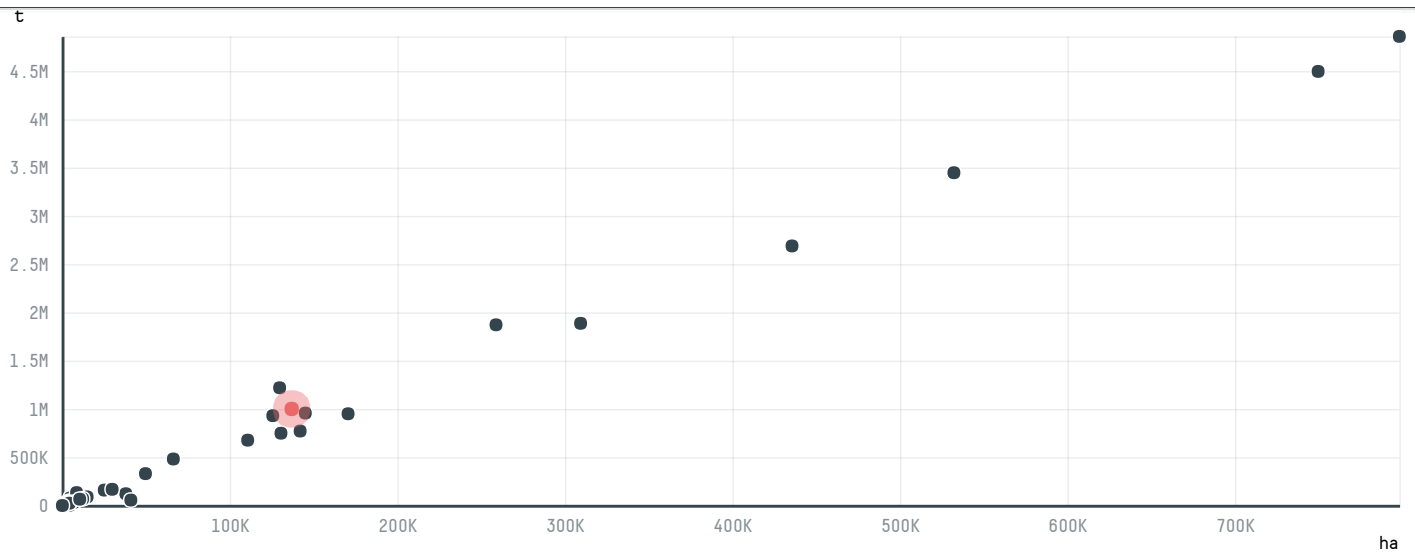

trase

ENGELHART

ACTIVITY: Exporter group
COMMODITY: Corn
COUNTRY: Brazil
YEAR: 2017

ENGELHART was the 8th largest exporter of corn from BRAZIL in 2017, accounting for 1.0 million tons. This is a 24% decrease vs the previous year. As an exporter, ENGELHART sources from 5 municipalities, or 0% of the corn production municipalities. The main destination of the corn exported by ENGELHART is IRAN, accounting for 32% of the total.

TOP DESTINATION COUNTRIES OF CORN EXPORTED BY ENGELHART:

Trase is a partnership between

In collaboration with

and many other organizations and individuals.

Donors

[Terms of Use](#) · [Privacy policy](#) · [Cookie policy](#) · [Contact us](#)