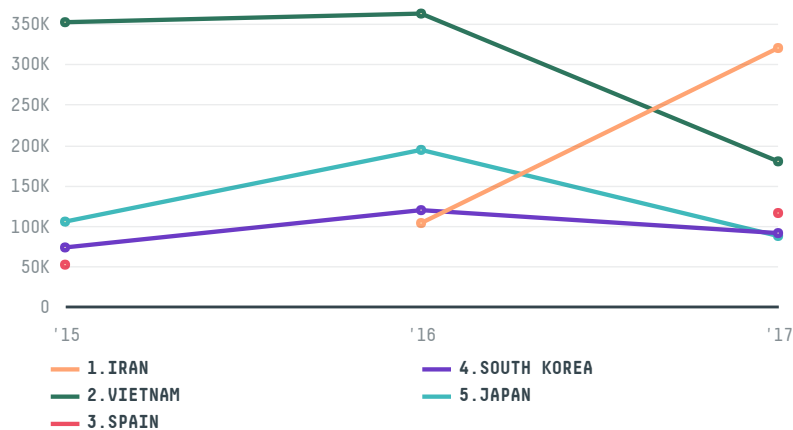

trase

ENGELHART

ACTIVITY: Exporter group
COMMODITY: Corn
COUNTRY: Brazil
YEAR: 2017

ENGELHART was the 8th largest exporter of corn from BRAZIL in 2017, accounting for 1.0 million tons. This is a 24% decrease vs the previous year. As an exporter, ENGELHART sources from 5 municipalities, or 0% of the corn production municipalities. The main destination of the corn exported by ENGELHART is IRAN, accounting for 32% of the total.

TOP DESTINATION COUNTRIES OF CORN EXPORTED BY ENGELHART:

Trase is a partnership between

In collaboration with

and many other organizations and individuals.

Donors

[Terms of Use](#) · [Privacy policy](#) · [Cookie policy](#) · [Contact us](#)