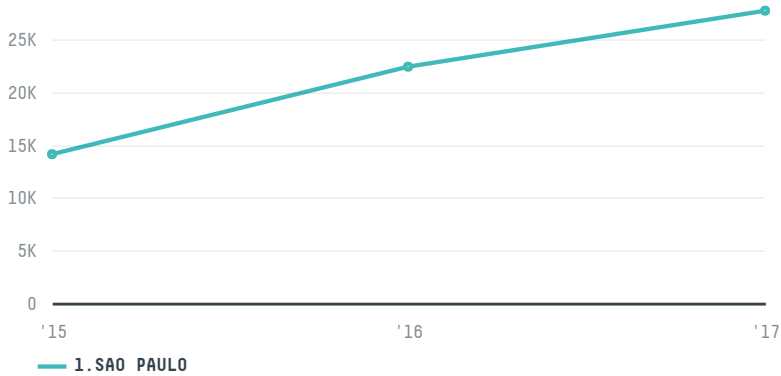

COMPARING COMPANIES EXPORTING CORN FROM BRAZIL IN 2017

Trase is a partnership between

In collaboration with

and many other organizations and individuals.

Donors

[Terms of Use](#) · [Privacy policy](#) · [Cookie policy](#) · [Contact us](#)

This website uses cookies to provide you with an improved user experience. By continuing to browse this site, you consent to the use of cookies and similar technologies. Please visit our [privacy policy](#) for further details.

I AGREE