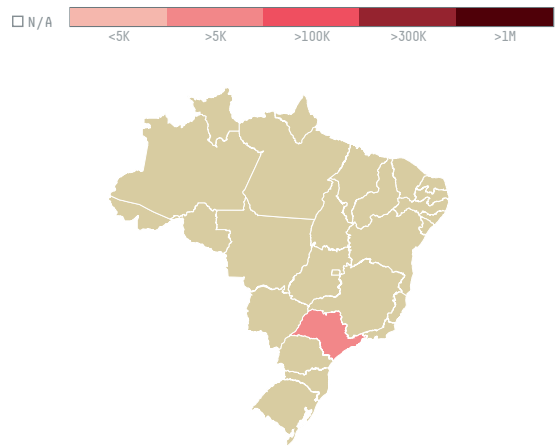

trase

INGREDION BRASIL INGREDIENTES INDUSTRIAIS LTDA

ACTIVITY: **Exporter group**
COMMODITY: **Corn**
COUNTRY: **Brazil**
YEAR: **2017**

INGREDION BRASIL INGREDIENTES INDUSTRIAIS LTDA was the 38th largest exporter of corn from BRAZIL in 2017, accounting for 30 thousand tons. This is a 14% decrease vs the previous year. As an exporter, INGREDION BRASIL INGREDIENTES INDUSTRIAIS LTDA sources from 2 municipalities, or 0% of the corn production municipalities. The main destination of the corn exported by INGREDION BRASIL INGREDIENTES INDUSTRIAIS LTDA is TUNISIA, accounting for 70% of the total.

TOP DESTINATION COUNTRIES OF CORN EXPORTED BY INGREDION BRASIL INGREDIENTES INDUSTRIAIS LTDA:

COMPARING COMPANIES EXPORTING CORN FROM BRAZIL IN 2017

Trase is a partnership between

In collaboration with

and many other organizations and individuals.