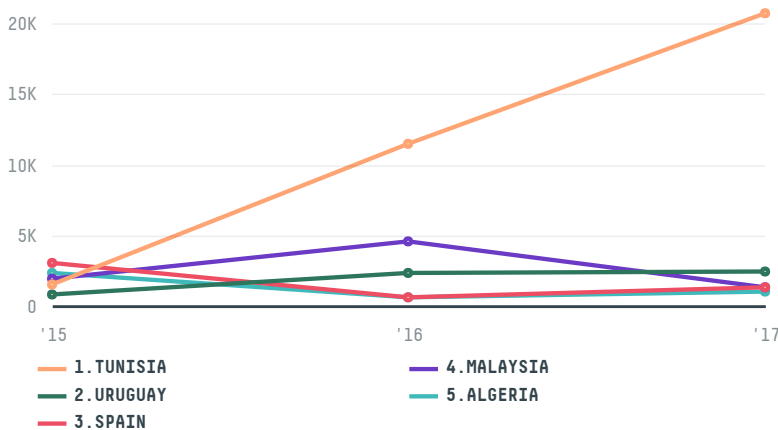

TOP DESTINATION COUNTRIES OF CORN EXPORTED BY INGREDION BRASIL INGREDIENTES INDUSTRIAIS LTDA: