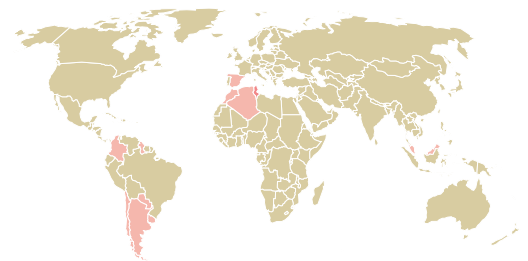

trase

INGREDION BRASIL INGREDIENTES INDUSTRIAIS LTDA

ACTIVITY: **Exporter group**
COMMODITY: **Corn**
COUNTRY: **Brazil**
YEAR: **2017**

INGREDION BRASIL INGREDIENTES INDUSTRIAIS LTDA was the 38th largest exporter of corn from BRAZIL in 2017, accounting for 30 thousand tons. This is a 14% decrease vs the previous year. As an exporter, INGREDION BRASIL INGREDIENTES INDUSTRIAIS LTDA sources from 2 municipalities, or 0% of the corn production municipalities. The main destination of the corn exported by INGREDION BRASIL INGREDIENTES INDUSTRIAIS LTDA is TUNISIA, accounting for 70% of the total.

TOP DESTINATION COUNTRIES OF CORN EXPORTED BY INGREDION BRASIL INGREDIENTES INDUSTRIAIS LTDA:

COMPARING COMPANIES EXPORTING CORN FROM BRAZIL IN 2017

Trase is a partnership between

In collaboration with

and many other organizations and individuals.