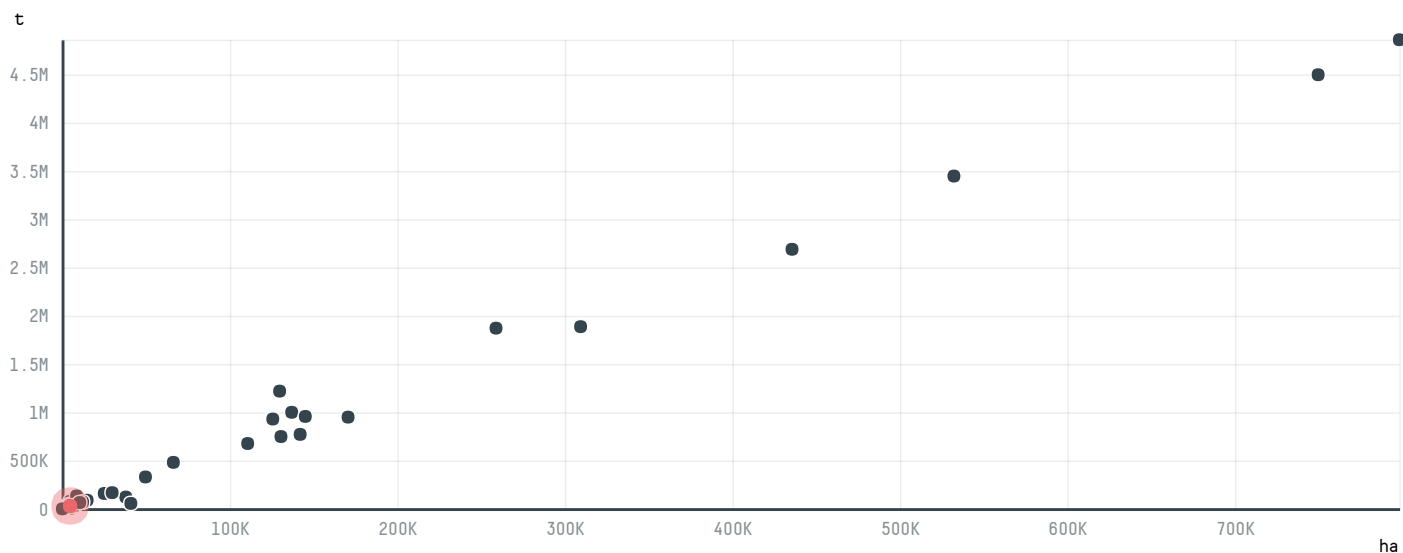

trase

INGREDION BRASIL INGREDIENTES INDUSTRIAIS LTDA

ACTIVITY: **Exporter group**
COMMODITY: **Corn**
COUNTRY: **Brazil**
YEAR: **2017**

INGREDION BRASIL INGREDIENTES INDUSTRIAIS LTDA was the 38th largest exporter of corn from BRAZIL in 2017, accounting for 30 thousand tons. This is a 14% decrease vs the previous year. As an exporter, INGREDION BRASIL INGREDIENTES INDUSTRIAIS LTDA sources from 2 municipalities, or 0% of the corn production municipalities. The main destination of the corn exported by INGREDION BRASIL INGREDIENTES INDUSTRIAIS LTDA is TUNISIA, accounting for 70% of the total.

TOP DESTINATION COUNTRIES OF CORN EXPORTED BY INGREDION BRASIL INGREDIENTES INDUSTRIAIS LTDA:

COMPARING COMPANIES EXPORTING CORN FROM BRAZIL IN 2017

Trase is a partnership between

In collaboration with

and many other organizations and individuals.