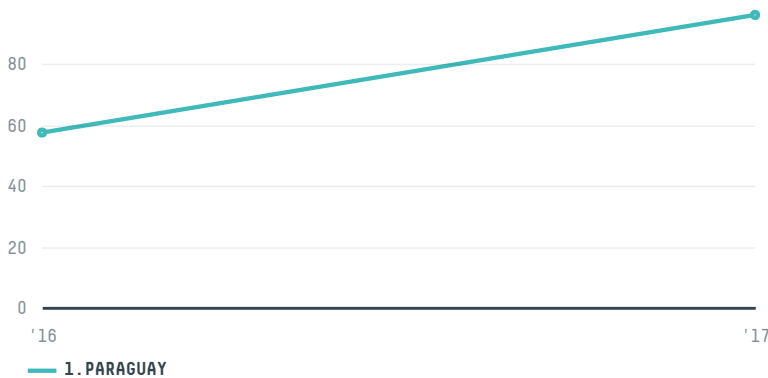

TOP DESTINATION COUNTRIES OF CORN EXPORTED BY SEMENTES BONAMIGO LTDA: