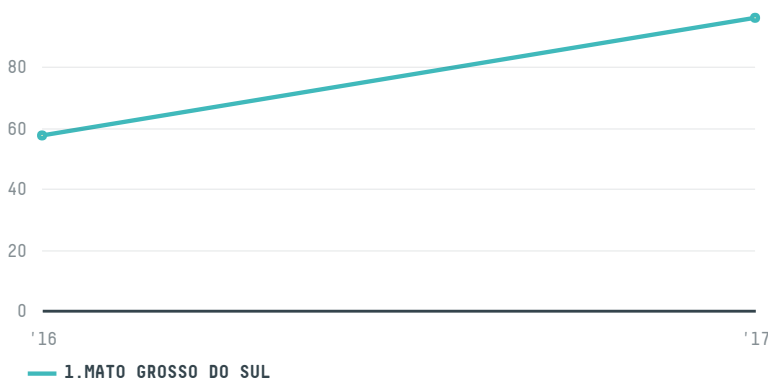

TOP DESTINATION COUNTRIES OF CORN EXPORTED BY SEMENTES BONAMIGO LTDA: